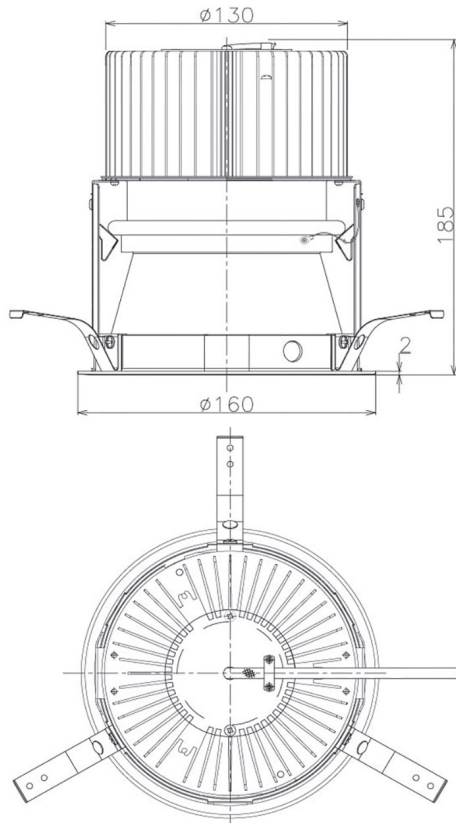

Item no. DD068-6550DW9035D-AS

Series Name: Asymmetric

With Dark Mirror Reflector

Installation	Recessed mount
Type	
Fixture wattage	58.5W
Beam angle	80 x 65 deg.
Color Temp.	3500K
CRI	Ra>90
Luminous	3889 lm
Body	Die-cast aluminum alloy
Body finish	N/A
Trim finish	White
Reflector finish	Dark Mirror
IP Rate	IP20
Light source	COB module
Input Voltage	AC220~240V
Dimming Type	Non-Dimmable
Certificate	CE, CCC
Cut Hole	150mm

Height (Weight)	Wide flood
78.7W	177 (1.4kg)
58.5W	177 (1.4kg)
55.0W	177 (1.4kg)
42.8W	157 (1.1kg)
36.0W	157 (1.1kg)