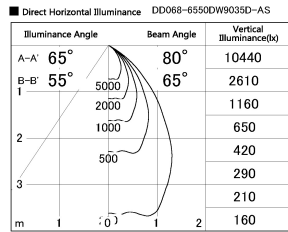

Item no. DD068-6550DW9035D-AS

Series Name: Asymmetric

With Dark Mirror Reflector

Installation	Recessed mount
Type	
Fixture wattage	58.5W
Beam angle	80 x 65 deg.
Color Temp.	3500K
CRI	Ra>90
Luminous	3889 lm
Body	Die-cast aluminum alloy
Body finish	N/A
Trim finish	White
Reflector finish	Dark Mirror
IP Rate	IP20
Light source	COB module
Input Voltage	AC220~240V
Dimming Type	Non-Dimmable
Certificate	CE, CCC
Cut Hole	150mm

Height (Weight)	Wide flood
78.7W	177 (1.4kg)
58.5W	177 (1.4kg)
55.0W	177 (1.4kg)
42.8W	157 (1.1kg)
36.0W	157 (1.1kg)