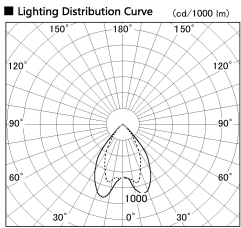

Item no. DD068-6550DW9035D-AS

Series Name: Asymmetric

With Dark Mirror Reflector

Installation	Recessed mount
Type	
Fixture wattage	58.5W
Beam angle	80 x 65 deg.
Color Temp.	3500K
CRI	Ra>90
Luminous	3889 lm
Body	Die-cast aluminum alloy
Body finish	N/A
Trim finish	White
Reflector finish	Dark Mirror
IP Rate	IP20
Light source	COB module
Input Voltage	AC220~240V
Dimming Type	Non-Dimmable
Certificate	CE, CCC
Cut Hole	150mm

Height (Weight)	Wide flood
78.7W	177 (1.4kg)
58.5W	177 (1.4kg)
55.0W	177 (1.4kg)
42.8W	157 (1.1kg)
36.0W	157 (1.1kg)