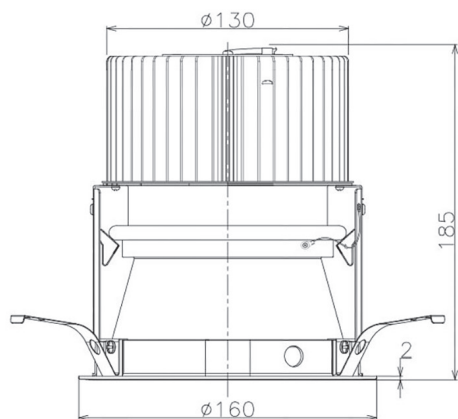

Item no. DD068-6550MW8027D-AS

Series Name: Asymmetric

Installation	Recessed mount
Type	Asymmetric
Fixture wattage	58.5W
Beam angle	80 x 65 deg.
Color Temp.	2700K
CRI	Ra>80
Luminous	4730 lm
Body	Die-cast aluminum alloy
Body finish	N/A
Trim finish	White
Reflector finish	Mirror
IP Rate	IP20
Light source	COB module
Input Voltage	AC220~240V
Dimming Type	Non-Dimmable
Certificate	CE, CCC
Cut Hole	150mm

Height (Weight)	Wide flood
78.7W	177 (1.4kg)
58.5W	177 (1.4kg)
55.0W	177 (1.4kg)
42.8W	157 (1.1kg)
36.0W	157 (1.1kg)