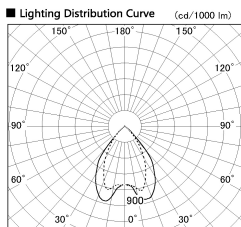

Item no. DD068-6550MW8027D-AS

Series Name: Asymmetric

Installation	Recessed mount
Type	
Fixture wattage	58.5W
Beam angle	80 x 65 deg.
Color Temp.	2700K
CRI	Ra>80
Luminous	4730 lm
Body	Die-cast aluminum alloy
Body finish	N/A
Trim finish	White
Reflector finish	Mirror
IP Rate	IP20
Light source	COB module
Input Voltage	AC220~240V
Dimming Type	Non-Dimmable
Certificate	CE, CCC
Cut Hole	150mm

Height (Weight)	Wide flood
78.7W	177 (1.4kg)
58.5W	177 (1.4kg)
55.0W	177 (1.4kg)
42.8W	157 (1.1kg)
36.0W	157 (1.1kg)