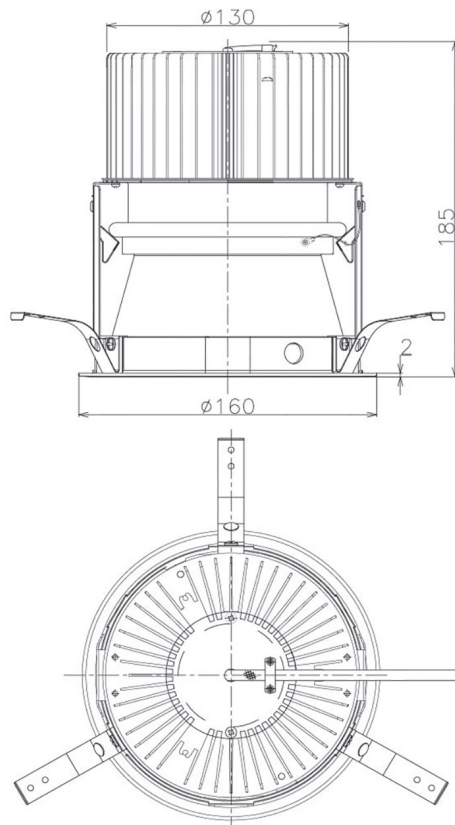

Item no. DD068-6550MW8027D-AS

Series Name: Asymmetric

Installation	Recessed mount
Type	
Fixture wattage	58.5W
Beam angle	80 x 65 deg.
Color Temp.	2700K
CRI	Ra>80
Luminous	4730 lm
Body	Die-cast aluminum alloy
Body finish	N/A
Trim finish	White
Reflector finish	Mirror
IP Rate	IP20
Light source	COB module
Input Voltage	AC220~240V
Dimming Type	Non-Dimmable
Certificate	CE, CCC
Cut Hole	150mm

Height (Weight)	Wide flood
78.7W	177 (1.4kg)
58.5W	177 (1.4kg)
55.0W	177 (1.4kg)
42.8W	157 (1.1kg)
36.0W	157 (1.1kg)