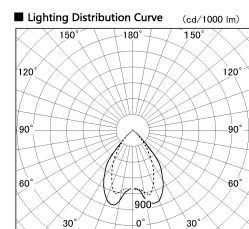

Item no. DD068-6550MW8027D-AS

Series Name: Asymmetric

Installation	Recessed mount
Type	Asymmetric
Fixture wattage	58.5W
Beam angle	80 x 65 deg.
Color Temp.	2700K
CRI	Ra>80
Luminous	4730 lm
Body	Die-cast aluminum alloy
Body finish	N/A
Trim finish	White
Reflector finish	Mirror
IP Rate	IP20
Light source	COB module
Input Voltage	AC220~240V
Dimming Type	Non-Dimmable
Certificate	CE, CCC
Cut Hole	150mm

Height (Weight)	Wide flood
78.7W	177 (1.4kg)
58.5W	177 (1.4kg)
55.0W	177 (1.4kg)
42.8W	157 (1.1kg)
36.0W	157 (1.1kg)