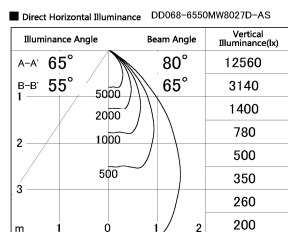

Item no. DD068-6550MW8027D-AS

Series Name: Asymmetric

Installation	Recessed mount
Type	Asymmetric
Fixture wattage	58.5W
Beam angle	80 x 65 deg.
Color Temp.	2700K
CRI	Ra>80
Luminous	4730 lm
Body	Die-cast aluminum alloy
Body finish	N/A
Trim finish	White
Reflector finish	Mirror
IP Rate	IP20
Light source	COB module
Input Voltage	AC220~240V
Dimming Type	Non-Dimmable
Certificate	CE, CCC
Cut Hole	150mm

Height (Weight)	Wide flood
78.7W	177 (1.4kg)
58.5W	177 (1.4kg)
55.0W	177 (1.4kg)
42.8W	157 (1.1kg)
36.0W	157 (1.1kg)