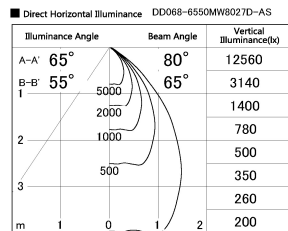

Item no. DD068-6550MW8027D-AS

Series Name: Asymmetric

Installation	Recessed mount
Type	
Fixture wattage	58.5W
Beam angle	80 x 65 deg.
Color Temp.	2700K
CRI	Ra>80
Luminous	4730 lm
Body	Die-cast aluminum alloy
Body finish	N/A
Trim finish	White
Reflector finish	Mirror
IP Rate	IP20
Light source	COB module
Input Voltage	AC220~240V
Dimming Type	Non-Dimmable
Certificate	CE, CCC
Cut Hole	150mm

Height (Weight)	Wide flood
78.7W	177 (1.4kg)
58.5W	177 (1.4kg)
55.0W	177 (1.4kg)
42.8W	157 (1.1kg)
36.0W	157 (1.1kg)