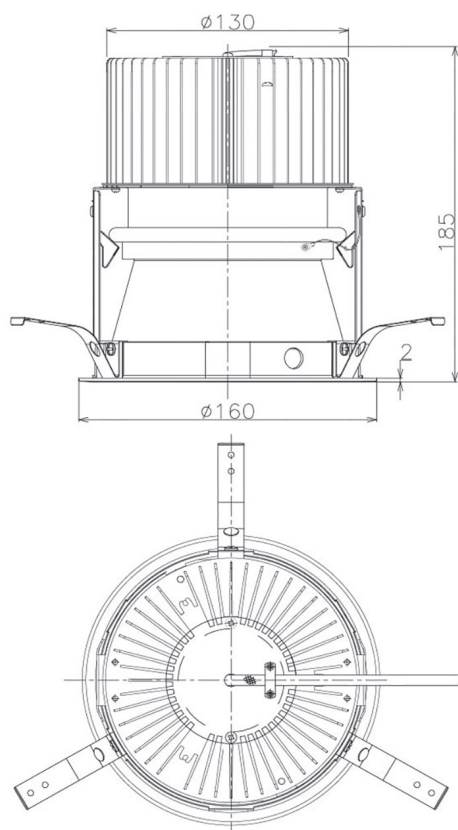

Item no. DD068-6550MW8030D-AS

Series Name: Asymmetric

Installation	Recessed mount
Type	
Fixture wattage	58.5W
Beam angle	80 x 65 deg.
Color Temp.	3000K
CRI	Ra>80
Luminous	4927 lm
Body	Die-cast aluminum alloy
Body finish	N/A
Trim finish	White
Reflector finish	Mirror
IP Rate	IP20
Light source	COB module
Input Voltage	AC220~240V
Dimming Type	Non-Dimmable
Certificate	CE, CCC
Cut Hole	150mm

Height (Weight)	Wide flood
78.7W	177 (1.4kg)
58.5W	177 (1.4kg)
55.0W	177 (1.4kg)
42.8W	157 (1.1kg)
36.0W	157 (1.1kg)