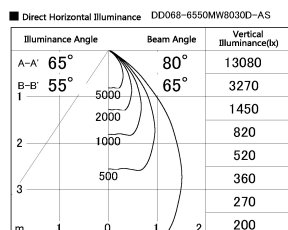

Item no. DD068-6550MW8030D-AS

Series Name: Asymmetric

Installation	Recessed mount
Type	
Fixture wattage	58.5W
Beam angle	80 x 65 deg.
Color Temp.	3000K
CRI	Ra>80
Luminous	4927 lm
Body	Die-cast aluminum alloy
Body finish	N/A
Trim finish	White
Reflector finish	Mirror
IP Rate	IP20
Light source	COB module
Input Voltage	AC220~240V
Dimming Type	Non-Dimmable
Certificate	CE, CCC
Cut Hole	150mm

Height (Weight)	Wide flood
78.7W	177 (1.4kg)
58.5W	177 (1.4kg)
55.0W	177 (1.4kg)
42.8W	157 (1.1kg)
36.0W	157 (1.1kg)