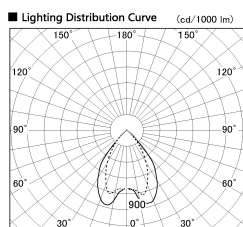

Item no. DD068-6550MW8030D-AS

Series Name: Asymmetric

Installation	Recessed mount
Type	
Fixture wattage	58.5W
Beam angle	80 x 65 deg.
Color Temp.	3000K
CRI	Ra>80
Luminous	4927 lm
Body	Die-cast aluminum alloy
Body finish	N/A
Trim finish	White
Reflector finish	Mirror
IP Rate	IP20
Light source	COB module
Input Voltage	AC220~240V
Dimming Type	Non-Dimmable
Certificate	CE, CCC
Cut Hole	150mm

Height (Weight)	Wide flood
78.7W	177 (1.4kg)
58.5W	177 (1.4kg)
55.0W	177 (1.4kg)
42.8W	157 (1.1kg)
36.0W	157 (1.1kg)