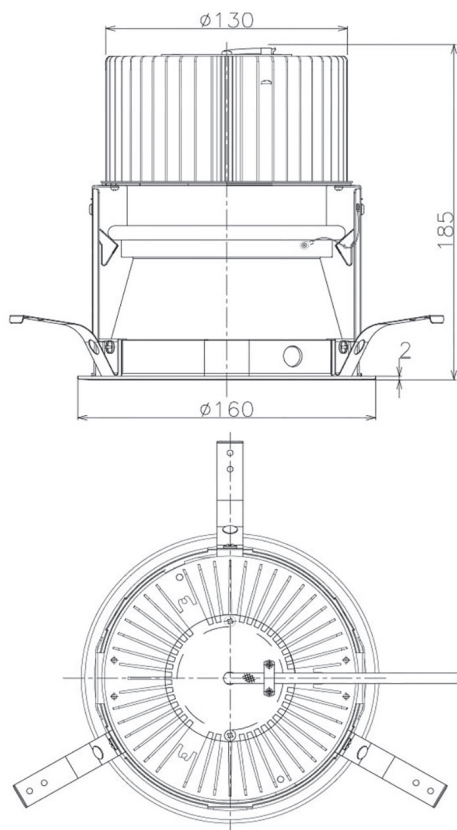

Item no. DD068-6550MW8035D-AS

Series Name: Asymmetric

Installation	Recessed mount
Type	
Fixture wattage	58.5W
Beam angle	80 x 65 deg.
Color Temp.	3500K
CRI	Ra>80
Luminous	5025 lm
Body	Die-cast aluminum alloy
Body finish	N/A
Trim finish	White
Reflector finish	Mirror
IP Rate	IP20
Light source	COB module
Input Voltage	AC220~240V
Dimming Type	Non-Dimmable
Certificate	CE, CCC
Cut Hole	150mm

■ Direct Horizontal Illuminance DD068-6550MW8035D-AS

Illuminance Angle	Beam Angle	Vertical Illuminance (lx)
A-A' 65°	80°	13340
B-B' 55°	65°	3330
1	5000	1480
2	2000	830
3	1000	530
	500	370
		270
m	1 0 1 2	210

Height (Weight)	Wide flood
78.7W	177 (1.4kg)
58.5W	177 (1.4kg)
55.0W	177 (1.4kg)
42.8W	157 (1.1kg)
36.0W	157 (1.1kg)