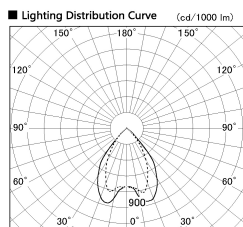

Item no. DD068-6550MW8035D-AS

Series Name: Asymmetric

Installation	Recessed mount
Type	
Fixture wattage	58.5W
Beam angle	80 x 65 deg.
Color Temp.	3500K
CRI	Ra>80
Luminous	5025 lm
Body	Die-cast aluminum alloy
Body finish	N/A
Trim finish	White
Reflector finish	Mirror
IP Rate	IP20
Light source	COB module
Input Voltage	AC220~240V
Dimming Type	Non-Dimmable
Certificate	CE, CCC
Cut Hole	150mm

■ Direct Horizontal Illuminance DD068-6550MW8035D-AS

Illuminance Angle	Beam Angle	Vertical Illuminance (lx)
A-A' 65°	80°	13340
B-B' 55°	65°	3330
1	5000	1480
2	2000	830
3	1000	530
	500	370
		270
m	1 0 1 2	210

Height (Weight)	Wide flood
78.7W	177 (1.4kg)
58.5W	177 (1.4kg)
55.0W	177 (1.4kg)
42.8W	157 (1.1kg)
36.0W	157 (1.1kg)