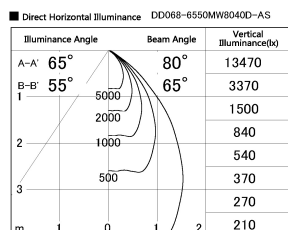

Item no. DD068-6550MW8040D-AS

Series Name: Asymmetric

Installation	Recessed mount
Type	Asymmetric
Fixture wattage	58.5W
Beam angle	80 x 65 deg.
Color Temp.	4000K
CRI	Ra>80
Luminous	5075 lm
Body	Die-cast aluminum alloy
Body finish	N/A
Trim finish	White
Reflector finish	Mirror
IP Rate	IP20
Light source	COB module
Input Voltage	AC220~240V
Dimming Type	Non-Dimmable
Certificate	CE, CCC
Cut Hole	150mm

Height (Weight)	Wide flood
78.7W	177 (1.4kg)
58.5W	177 (1.4kg)
55.0W	177 (1.4kg)
42.8W	157 (1.1kg)
36.0W	157 (1.1kg)