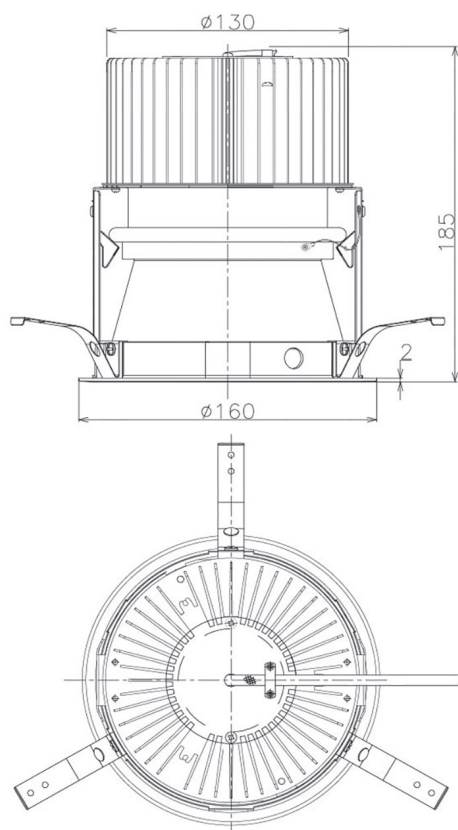

Item no. DD068-6550MW8040D-AS

Series Name: Asymmetric

Installation	Recessed mount
Type	
Fixture wattage	58.5W
Beam angle	80 x 65 deg.
Color Temp.	4000K
CRI	Ra>80
Luminous	5075 lm
Body	Die-cast aluminum alloy
Body finish	N/A
Trim finish	White
Reflector finish	Mirror
IP Rate	IP20
Light source	COB module
Input Voltage	AC220~240V
Dimming Type	Non-Dimmable
Certificate	CE, CCC
Cut Hole	150mm

Height (Weight)	Wide flood
78.7W	177 (1.4kg)
58.5W	177 (1.4kg)
55.0W	177 (1.4kg)
42.8W	157 (1.1kg)
36.0W	157 (1.1kg)