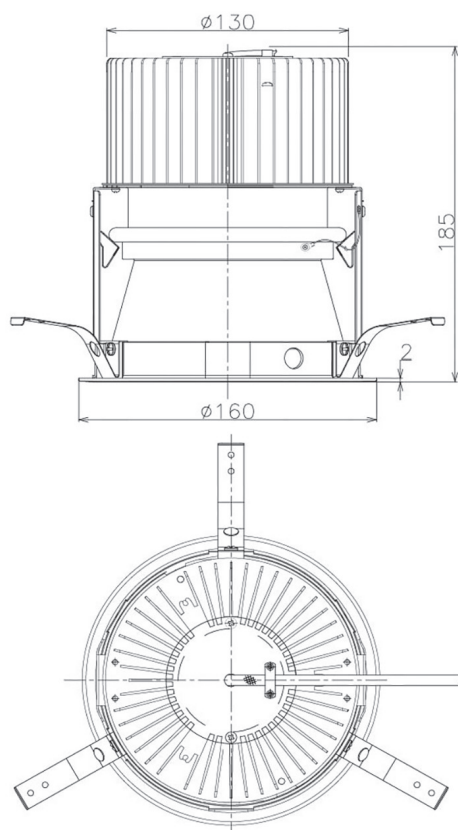

Item no. DD068-6550MW8040D-AS

Series Name: Asymmetric

Installation	Recessed mount
Type	Asymmetric
Fixture wattage	58.5W
Beam angle	80 x 65 deg.
Color Temp.	4000K
CRI	Ra>80
Luminous	5075 lm
Body	Die-cast aluminum alloy
Body finish	N/A
Trim finish	White
Reflector finish	Mirror
IP Rate	IP20
Light source	COB module
Input Voltage	AC220~240V
Dimming Type	Non-Dimmable
Certificate	CE, CCC
Cut Hole	150mm

Height (Weight)	Wide flood
78.7W	177 (1.4kg)
58.5W	177 (1.4kg)
55.0W	177 (1.4kg)
42.8W	157 (1.1kg)
36.0W	157 (1.1kg)