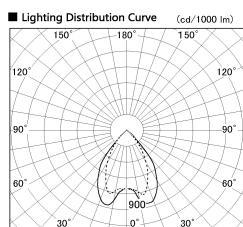

Item no. DD068-6550MW8040D-AS

Series Name: Asymmetric

Installation	Recessed mount
Type	Asymmetric
Fixture wattage	58.5W
Beam angle	80 x 65 deg.
Color Temp.	4000K
CRI	Ra>80
Luminous	5075 lm
Body	Die-cast aluminum alloy
Body finish	N/A
Trim finish	White
Reflector finish	Mirror
IP Rate	IP20
Light source	COB module
Input Voltage	AC220~240V
Dimming Type	Non-Dimmable
Certificate	CE, CCC
Cut Hole	150mm

Height (Weight)	Wide flood
78.7W	177 (1.4kg)
58.5W	177 (1.4kg)
55.0W	177 (1.4kg)
42.8W	157 (1.1kg)
36.0W	157 (1.1kg)