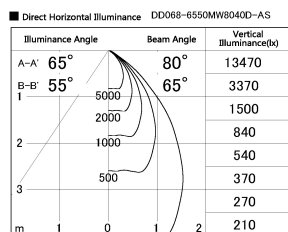

Item no. DD068-6550MW8040D-AS

Series Name: Asymmetric

Installation	Recessed mount
Type	
Fixture wattage	58.5W
Beam angle	80 x 65 deg.
Color Temp.	4000K
CRI	Ra>80
Luminous	5075 lm
Body	Die-cast aluminum alloy
Body finish	N/A
Trim finish	White
Reflector finish	Mirror
IP Rate	IP20
Light source	COB module
Input Voltage	AC220~240V
Dimming Type	Non-Dimmable
Certificate	CE, CCC
Cut Hole	150mm

Height (Weight)	Wide flood
78.7W	177 (1.4kg)
58.5W	177 (1.4kg)
55.0W	177 (1.4kg)
42.8W	157 (1.1kg)
36.0W	157 (1.1kg)