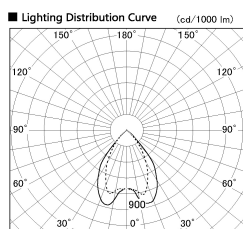

Item no. DD068-6550MW8040D-AS

Series Name: Asymmetric

Installation	Recessed mount
Type	
Fixture wattage	58.5W
Beam angle	80 x 65 deg.
Color Temp.	4000K
CRI	Ra>80
Luminous	5075 lm
Body	Die-cast aluminum alloy
Body finish	N/A
Trim finish	White
Reflector finish	Mirror
IP Rate	IP20
Light source	COB module
Input Voltage	AC220~240V
Dimming Type	Non-Dimmable
Certificate	CE, CCC
Cut Hole	150mm

Height (Weight)	Wide flood
78.7W	177 (1.4kg)
58.5W	177 (1.4kg)
55.0W	177 (1.4kg)
42.8W	157 (1.1kg)
36.0W	157 (1.1kg)