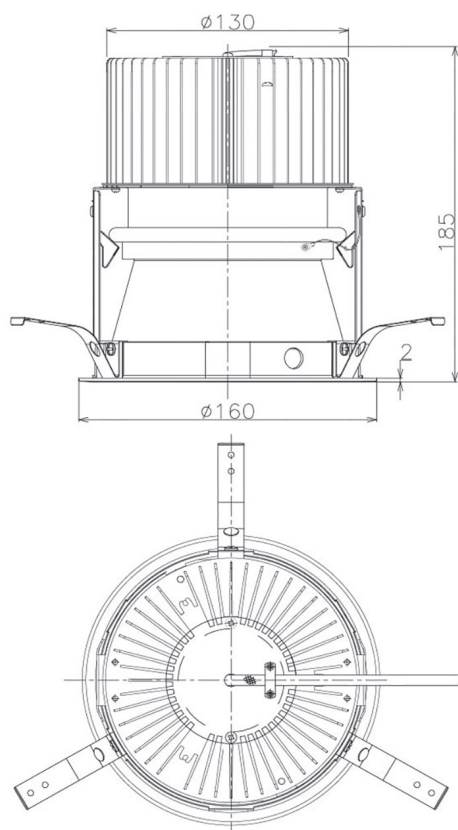

Item no. DD068-6550MW8527D-AS

Series Name: Asymmetric

Installation	Recessed mount
Type	
Fixture wattage	58.5W
Beam angle	80 x 65 deg.
Color Temp.	2700K
CRI	Ra>85
Luminous	4446 lm
Body	Die-cast aluminum alloy
Body finish	N/A
Trim finish	White
Reflector finish	Mirror
IP Rate	IP20
Light source	COB module
Input Voltage	AC220~240V
Dimming Type	Non-Dimmable
Certificate	CE, CCC
Cut Hole	150mm

Height (Weight)	Wide flood
78.7W	177 (1.4kg)
58.5W	177 (1.4kg)
55.0W	177 (1.4kg)
42.8W	157 (1.1kg)
36.0W	157 (1.1kg)