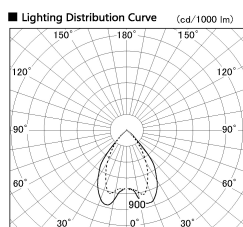

Item no. DD068-6550MW8527D-AS

Series Name: Asymmetric

Installation	Recessed mount
Type	
Fixture wattage	58.5W
Beam angle	80 x 65 deg.
Color Temp.	2700K
CRI	Ra>85
Luminous	4446 lm
Body	Die-cast aluminum alloy
Body finish	N/A
Trim finish	White
Reflector finish	Mirror
IP Rate	IP20
Light source	COB module
Input Voltage	AC220~240V
Dimming Type	Non-Dimmable
Certificate	CE, CCC
Cut Hole	150mm

Height (Weight)	Wide flood
78.7W	177 (1.4kg)
58.5W	177 (1.4kg)
55.0W	177 (1.4kg)
42.8W	157 (1.1kg)
36.0W	157 (1.1kg)