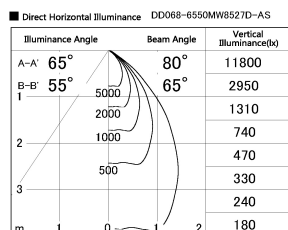

Item no. DD068-6550MW8527D-AS

Series Name: Asymmetric

Installation	Recessed mount
Type	
Fixture wattage	58.5W
Beam angle	80 x 65 deg.
Color Temp.	2700K
CRI	Ra>85
Luminous	4446 lm
Body	Die-cast aluminum alloy
Body finish	N/A
Trim finish	White
Reflector finish	Mirror
IP Rate	IP20
Light source	COB module
Input Voltage	AC220~240V
Dimming Type	Non-Dimmable
Certificate	CE, CCC
Cut Hole	150mm

Height (Weight)	Wide flood
78.7W	177 (1.4kg)
58.5W	177 (1.4kg)
55.0W	177 (1.4kg)
42.8W	157 (1.1kg)
36.0W	157 (1.1kg)