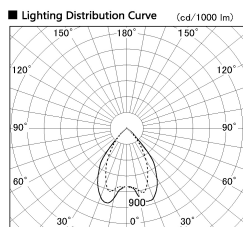

Item no. DD068-6550MW8530D-AS

Series Name: Asymmetric

Installation	Recessed mount
Type	
Fixture wattage	58.5W
Beam angle	80 x 65 deg.
Color Temp.	3000K
CRI	Ra>85
Luminous	4631 lm
Body	Die-cast aluminum alloy
Body finish	N/A
Trim finish	White
Reflector finish	Mirror
IP Rate	IP20
Light source	COB module
Input Voltage	AC220~240V
Dimming Type	Non-Dimmable
Certificate	CE, CCC
Cut Hole	150mm

Height (Weight)	Wide flood
78.7W	177 (1.4kg)
58.5W	177 (1.4kg)
55.0W	177 (1.4kg)
42.8W	157 (1.1kg)
36.0W	157 (1.1kg)