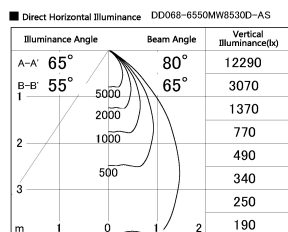

Item no. DD068-6550MW8530D-AS

Series Name: Asymmetric

Installation	Recessed mount
Type	
Fixture wattage	58.5W
Beam angle	80 x 65 deg.
Color Temp.	3000K
CRI	Ra>85
Luminous	4631 lm
Body	Die-cast aluminum alloy
Body finish	N/A
Trim finish	White
Reflector finish	Mirror
IP Rate	IP20
Light source	COB module
Input Voltage	AC220~240V
Dimming Type	Non-Dimmable
Certificate	CE, CCC
Cut Hole	150mm

Height (Weight)	Wide flood
78.7W	177 (1.4kg)
58.5W	177 (1.4kg)
55.0W	177 (1.4kg)
42.8W	157 (1.1kg)
36.0W	157 (1.1kg)