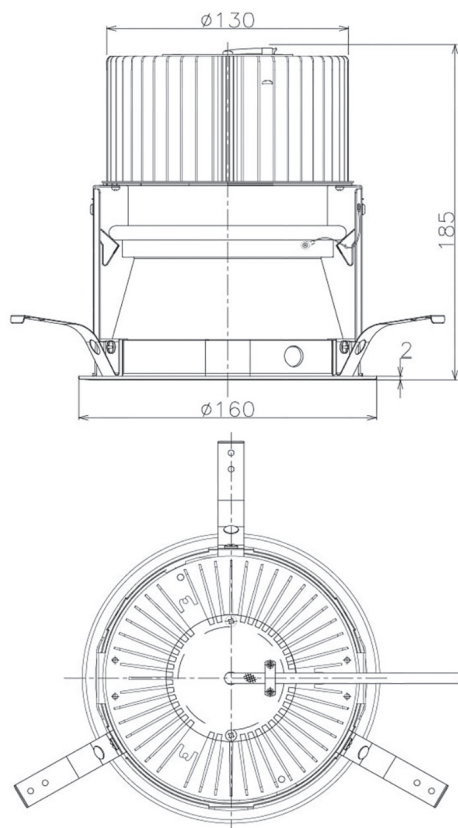

Item no. DD068-6550MW8530D-AS

Series Name: Asymmetric

Installation	Recessed mount
Type	
Fixture wattage	58.5W
Beam angle	80 x 65 deg.
Color Temp.	3000K
CRI	Ra>85
Luminous	4631 lm
Body	Die-cast aluminum alloy
Body finish	N/A
Trim finish	White
Reflector finish	Mirror
IP Rate	IP20
Light source	COB module
Input Voltage	AC220~240V
Dimming Type	Non-Dimmable
Certificate	CE, CCC
Cut Hole	150mm

Height (Weight)	Wide flood
78.7W	177 (1.4kg)
58.5W	177 (1.4kg)
55.0W	177 (1.4kg)
42.8W	157 (1.1kg)
36.0W	157 (1.1kg)