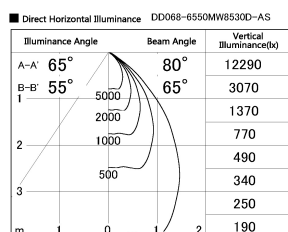

Item no. DD068-6550MW8530D-AS

Series Name: Asymmetric

Installation	Recessed mount
Type	Asymmetric
Fixture wattage	58.5W
Beam angle	80 x 65 deg.
Color Temp.	3000K
CRI	Ra>85
Luminous	4631 lm
Body	Die-cast aluminum alloy
Body finish	N/A
Trim finish	White
Reflector finish	Mirror
IP Rate	IP20
Light source	COB module
Input Voltage	AC220~240V
Dimming Type	Non-Dimmable
Certificate	CE, CCC
Cut Hole	150mm

Height (Weight)	Wide flood
78.7W	177 (1.4kg)
58.5W	177 (1.4kg)
55.0W	177 (1.4kg)
42.8W	157 (1.1kg)
36.0W	157 (1.1kg)