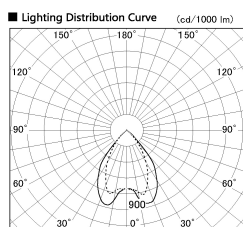

Item no. DD068-6550MW8530D-AS

Series Name: Asymmetric

Installation	Recessed mount
Type	Asymmetric
Fixture wattage	58.5W
Beam angle	80 x 65 deg.
Color Temp.	3000K
CRI	Ra>85
Luminous	4631 lm
Body	Die-cast aluminum alloy
Body finish	N/A
Trim finish	White
Reflector finish	Mirror
IP Rate	IP20
Light source	COB module
Input Voltage	AC220~240V
Dimming Type	Non-Dimmable
Certificate	CE, CCC
Cut Hole	150mm

Height (Weight)	Wide flood
78.7W	177 (1.4kg)
58.5W	177 (1.4kg)
55.0W	177 (1.4kg)
42.8W	157 (1.1kg)
36.0W	157 (1.1kg)