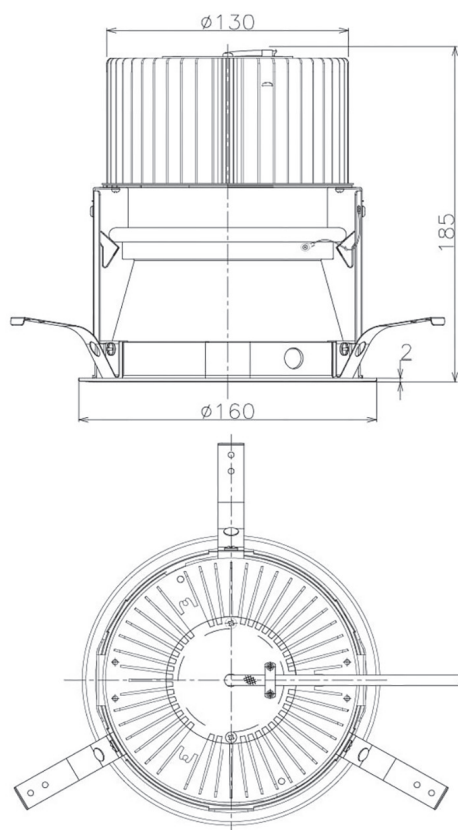

Item no. DD068-6550MW8530D-AS

Series Name: Asymmetric

Installation	Recessed mount
Type	Asymmetric
Fixture wattage	58.5W
Beam angle	80 x 65 deg.
Color Temp.	3000K
CRI	Ra>85
Luminous	4631 lm
Body	Die-cast aluminum alloy
Body finish	N/A
Trim finish	White
Reflector finish	Mirror
IP Rate	IP20
Light source	COB module
Input Voltage	AC220~240V
Dimming Type	Non-Dimmable
Certificate	CE, CCC
Cut Hole	150mm

Height (Weight)	Wide flood
78.7W	177 (1.4kg)
58.5W	177 (1.4kg)
55.0W	177 (1.4kg)
42.8W	157 (1.1kg)
36.0W	157 (1.1kg)