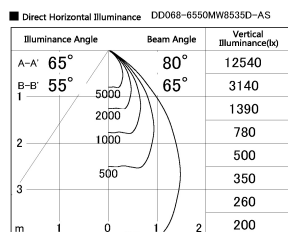

Item no. DD068-6550MW8535D-AS

Series Name: Asymmetric

Installation	Recessed mount
Type	
Fixture wattage	58.5W
Beam angle	80 x 65 deg.
Color Temp.	3500K
CRI	Ra>85
Luminous	4724 lm
Body	Die-cast aluminum alloy
Body finish	N/A
Trim finish	White
Reflector finish	Mirror
IP Rate	IP20
Light source	COB module
Input Voltage	AC220~240V
Dimming Type	Non-Dimmable
Certificate	CE, CCC
Cut Hole	150mm

Height (Weight)	Wide flood
78.7W	177 (1.4kg)
58.5W	177 (1.4kg)
55.0W	177 (1.4kg)
42.8W	157 (1.1kg)
36.0W	157 (1.1kg)