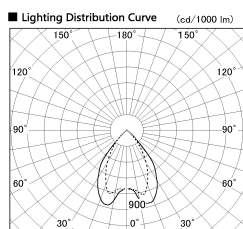

Item no. DD068-6550MW8535D-AS

Series Name: Asymmetric

Installation	Recessed mount
Type	
Fixture wattage	58.5W
Beam angle	80 x 65 deg.
Color Temp.	3500K
CRI	Ra>85
Luminous	4724 lm
Body	Die-cast aluminum alloy
Body finish	N/A
Trim finish	White
Reflector finish	Mirror
IP Rate	IP20
Light source	COB module
Input Voltage	AC220~240V
Dimming Type	Non-Dimmable
Certificate	CE, CCC
Cut Hole	150mm

Height (Weight)	Wide flood
78.7W	177 (1.4kg)
58.5W	177 (1.4kg)
55.0W	177 (1.4kg)
42.8W	157 (1.1kg)
36.0W	157 (1.1kg)