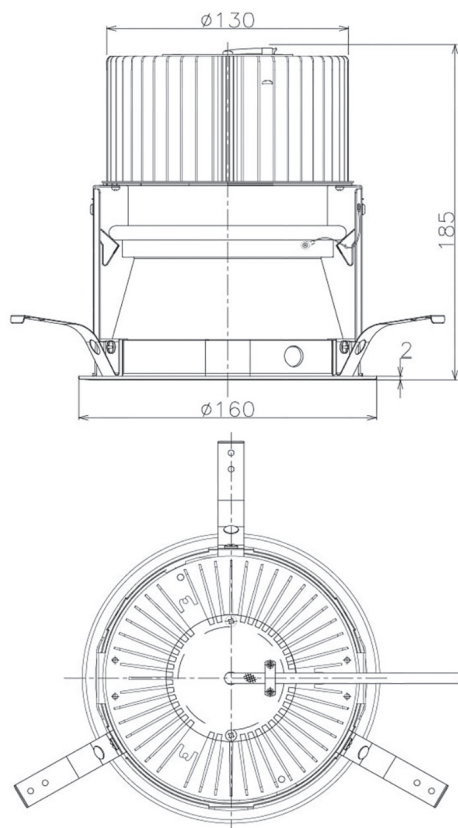

Item no. DD068-6550MW8535D-AS

Series Name: Asymmetric

Installation	Recessed mount
Type	
Fixture wattage	58.5W
Beam angle	80 x 65 deg.
Color Temp.	3500K
CRI	Ra>85
Luminous	4724 lm
Body	Die-cast aluminum alloy
Body finish	N/A
Trim finish	White
Reflector finish	Mirror
IP Rate	IP20
Light source	COB module
Input Voltage	AC220~240V
Dimming Type	Non-Dimmable
Certificate	CE, CCC
Cut Hole	150mm

Height (Weight)	Wide flood
78.7W	177 (1.4kg)
58.5W	177 (1.4kg)
55.0W	177 (1.4kg)
42.8W	157 (1.1kg)
36.0W	157 (1.1kg)