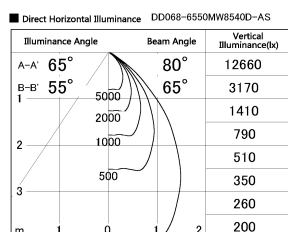

Item no. DD068-6550MW8540D-AS

Series Name: Asymmetric

Installation	Recessed mount
Type	
Fixture wattage	58.5W
Beam angle	80 x 65 deg.
Color Temp.	4000K
CRI	Ra>85
Luminous	4770 lm
Body	Die-cast aluminum alloy
Body finish	N/A
Trim finish	White
Reflector finish	Mirror
IP Rate	IP20
Light source	COB module
Input Voltage	AC220~240V
Dimming Type	Non-Dimmable
Certificate	CE, CCC
Cut Hole	150mm

Height (Weight)	Wide flood
78.7W	177 (1.4kg)
58.5W	177 (1.4kg)
55.0W	177 (1.4kg)
42.8W	157 (1.1kg)
36.0W	157 (1.1kg)