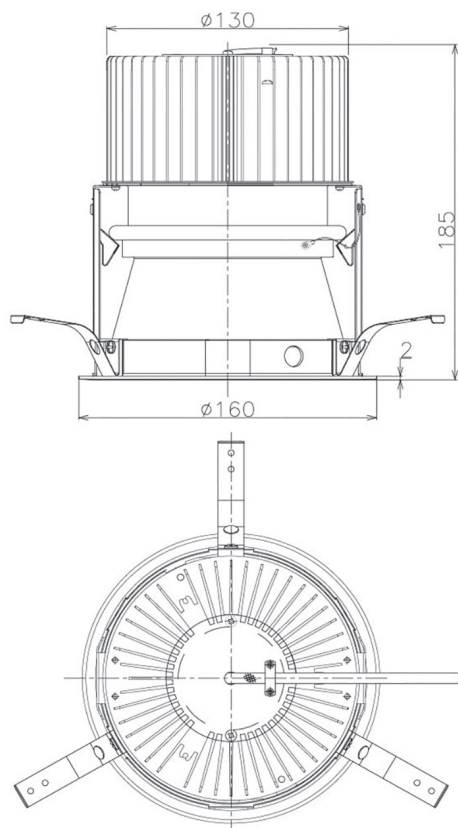

Item no. DD068-6550MW8540D-AS

Series Name: Asymmetric

Installation	Recessed mount
Type	Asymmetric
Fixture wattage	58.5W
Beam angle	80 x 65 deg.
Color Temp.	4000K
CRI	Ra>85
Luminous	4770 lm
Body	Die-cast aluminum alloy
Body finish	N/A
Trim finish	White
Reflector finish	Mirror
IP Rate	IP20
Light source	COB module
Input Voltage	AC220~240V
Dimming Type	Non-Dimmable
Certificate	CE, CCC
Cut Hole	150mm

Height (Weight)	Wide flood
78.7W	177 (1.4kg)
58.5W	177 (1.4kg)
55.0W	177 (1.4kg)
42.8W	157 (1.1kg)
36.0W	157 (1.1kg)