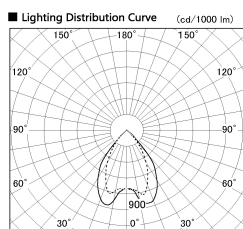

Item no. DD068-6550MW8540D-AS

Series Name: Asymmetric

Installation	Recessed mount
Type	Asymmetric
Fixture wattage	58.5W
Beam angle	80 x 65 deg.
Color Temp.	4000K
CRI	Ra>85
Luminous	4770 lm
Body	Die-cast aluminum alloy
Body finish	N/A
Trim finish	White
Reflector finish	Mirror
IP Rate	IP20
Light source	COB module
Input Voltage	AC220~240V
Dimming Type	Non-Dimmable
Certificate	CE, CCC
Cut Hole	150mm

Height (Weight)	Wide flood
78.7W	177 (1.4kg)
58.5W	177 (1.4kg)
55.0W	177 (1.4kg)
42.8W	157 (1.1kg)
36.0W	157 (1.1kg)