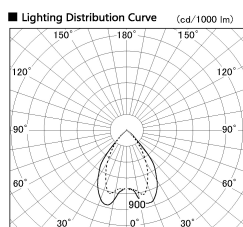

Item no. DD068-6550MW8540D-AS

Series Name: Asymmetric

Installation	Recessed mount
Type	
Fixture wattage	58.5W
Beam angle	80 x 65 deg.
Color Temp.	4000K
CRI	Ra>85
Luminous	4770 lm
Body	Die-cast aluminum alloy
Body finish	N/A
Trim finish	White
Reflector finish	Mirror
IP Rate	IP20
Light source	COB module
Input Voltage	AC220~240V
Dimming Type	Non-Dimmable
Certificate	CE, CCC
Cut Hole	150mm

Height (Weight)	Wide flood
78.7W	177 (1.4kg)
58.5W	177 (1.4kg)
55.0W	177 (1.4kg)
42.8W	157 (1.1kg)
36.0W	157 (1.1kg)