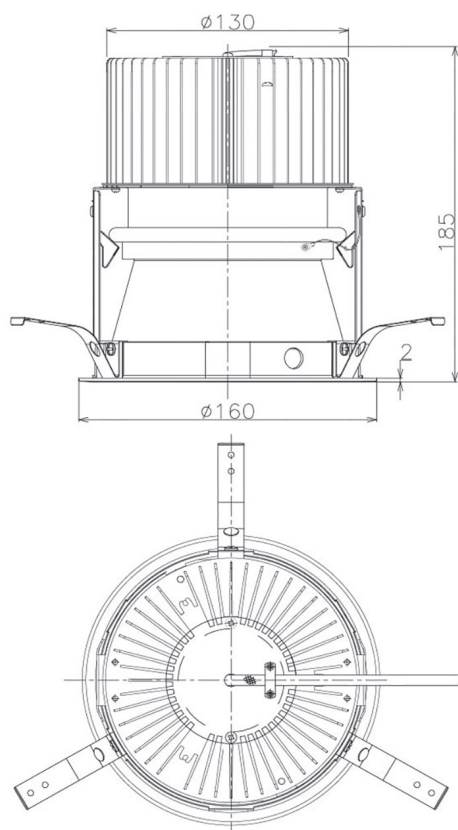

Item no. DD068-6550MW8540D-AS

Series Name: Asymmetric

Installation	Recessed mount
Type	
Fixture wattage	58.5W
Beam angle	80 x 65 deg.
Color Temp.	4000K
CRI	Ra>85
Luminous	4770 lm
Body	Die-cast aluminum alloy
Body finish	N/A
Trim finish	White
Reflector finish	Mirror
IP Rate	IP20
Light source	COB module
Input Voltage	AC220~240V
Dimming Type	Non-Dimmable
Certificate	CE, CCC
Cut Hole	150mm

Height (Weight)	Wide flood
78.7W	177 (1.4kg)
58.5W	177 (1.4kg)
55.0W	177 (1.4kg)
42.8W	157 (1.1kg)
36.0W	157 (1.1kg)