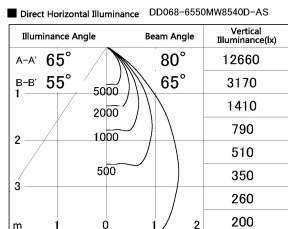

Item no. DD068-6550MW8540D-AS

Series Name: Asymmetric

Installation	Recessed mount
Type	Asymmetric
Fixture wattage	58.5W
Beam angle	80 x 65 deg.
Color Temp.	4000K
CRI	Ra>85
Luminous	4770 lm
Body	Die-cast aluminum alloy
Body finish	N/A
Trim finish	White
Reflector finish	Mirror
IP Rate	IP20
Light source	COB module
Input Voltage	AC220~240V
Dimming Type	Non-Dimmable
Certificate	CE, CCC
Cut Hole	150mm

Height (Weight)	Wide flood
78.7W	177 (1.4kg)
58.5W	177 (1.4kg)
55.0W	177 (1.4kg)
42.8W	157 (1.1kg)
36.0W	157 (1.1kg)