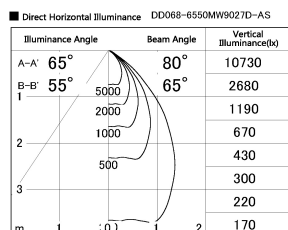

Item no. DD068-6550MW9027D-AS

Series Name: Asymmetric

Installation	Recessed mount
Type	
Fixture wattage	58.5W
Beam angle	80 x 65 deg.
Color Temp.	2700K
CRI	Ra>90
Luminous	4042 lm
Body	Die-cast aluminum alloy
Body finish	N/A
Trim finish	White
Reflector finish	Mirror
IP Rate	IP20
Light source	COB module
Input Voltage	AC220~240V
Dimming Type	Non-Dimmable
Certificate	CE, CCC
Cut Hole	150mm

Height (Weight)	Wide flood
78.7W	177 (1.4kg)
58.5W	177 (1.4kg)
55.0W	177 (1.4kg)
42.8W	157 (1.1kg)
36.0W	157 (1.1kg)