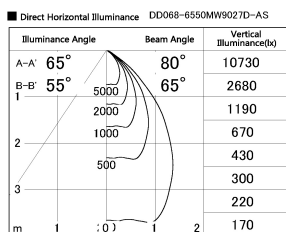

Item no. DD068-6550MW9027D-AS

Series Name: Asymmetric

Installation	Recessed mount
Type	Asymmetric
Fixture wattage	58.5W
Beam angle	80 x 65 deg.
Color Temp.	2700K
CRI	Ra>90
Luminous	4042 lm
Body	Die-cast aluminum alloy
Body finish	N/A
Trim finish	White
Reflector finish	Mirror
IP Rate	IP20
Light source	COB module
Input Voltage	AC220~240V
Dimming Type	Non-Dimmable
Certificate	CE, CCC
Cut Hole	150mm

Height (Weight)	Wide flood
78.7W	177 (1.4kg)
58.5W	177 (1.4kg)
55.0W	177 (1.4kg)
42.8W	157 (1.1kg)
36.0W	157 (1.1kg)