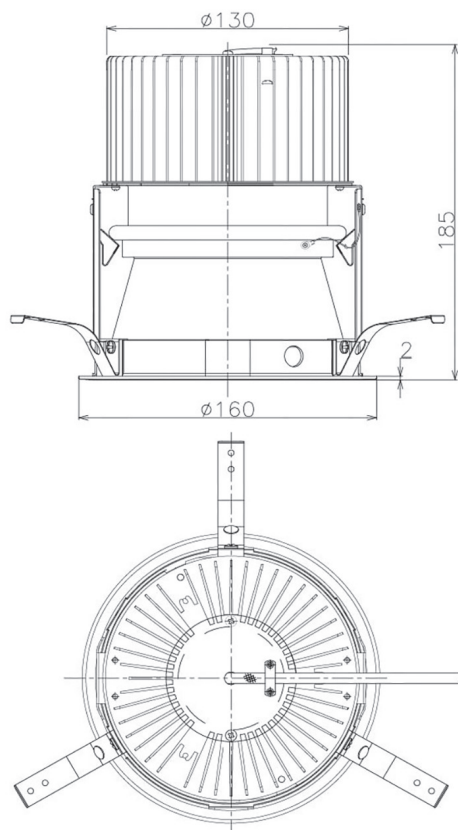

Item no. DD068-6550MW9027D-AS

Series Name: Asymmetric

Installation	Recessed mount
Type	Asymmetric
Fixture wattage	58.5W
Beam angle	80 x 65 deg.
Color Temp.	2700K
CRI	Ra>90
Luminous	4042 lm
Body	Die-cast aluminum alloy
Body finish	N/A
Trim finish	White
Reflector finish	Mirror
IP Rate	IP20
Light source	COB module
Input Voltage	AC220~240V
Dimming Type	Non-Dimmable
Certificate	CE, CCC
Cut Hole	150mm

Height (Weight)	Wide flood
78.7W	177 (1.4kg)
58.5W	177 (1.4kg)
55.0W	177 (1.4kg)
42.8W	157 (1.1kg)
36.0W	157 (1.1kg)