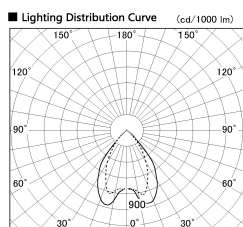

Item no. DD068-6550MW9027D-AS

Series Name: Asymmetric

Installation	Recessed mount
Type	
Fixture wattage	58.5W
Beam angle	80 x 65 deg.
Color Temp.	2700K
CRI	Ra>90
Luminous	4042 lm
Body	Die-cast aluminum alloy
Body finish	N/A
Trim finish	White
Reflector finish	Mirror
IP Rate	IP20
Light source	COB module
Input Voltage	AC220~240V
Dimming Type	Non-Dimmable
Certificate	CE, CCC
Cut Hole	150mm

Height (Weight)	Wide flood
78.7W	177 (1.4kg)
58.5W	177 (1.4kg)
55.0W	177 (1.4kg)
42.8W	157 (1.1kg)
36.0W	157 (1.1kg)