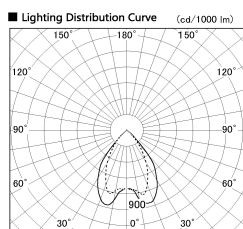

Item no. DD068-6550MW9027D-AS

Series Name: Asymmetric

Installation	Recessed mount
Type	Asymmetric
Fixture wattage	58.5W
Beam angle	80 x 65 deg.
Color Temp.	2700K
CRI	Ra>90
Luminous	4042 lm
Body	Die-cast aluminum alloy
Body finish	N/A
Trim finish	White
Reflector finish	Mirror
IP Rate	IP20
Light source	COB module
Input Voltage	AC220~240V
Dimming Type	Non-Dimmable
Certificate	CE, CCC
Cut Hole	150mm

Height (Weight)	Wide flood
78.7W	177 (1.4kg)
58.5W	177 (1.4kg)
55.0W	177 (1.4kg)
42.8W	157 (1.1kg)
36.0W	157 (1.1kg)