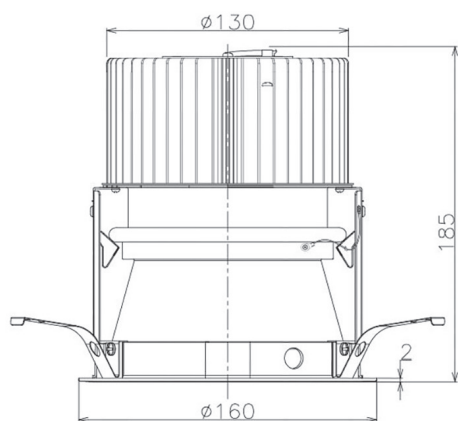

Item no. DD068-6550MW9027D-AS

Series Name: Asymmetric

Installation	Recessed mount
Type	
Fixture wattage	58.5W
Beam angle	80 x 65 deg.
Color Temp.	2700K
CRI	Ra>90
Luminous	4042 lm
Body	Die-cast aluminum alloy
Body finish	N/A
Trim finish	White
Reflector finish	Mirror
IP Rate	IP20
Light source	COB module
Input Voltage	AC220~240V
Dimming Type	Non-Dimmable
Certificate	CE, CCC
Cut Hole	150mm

Height (Weight)	Wide flood
78.7W	177 (1.4kg)
58.5W	177 (1.4kg)
55.0W	177 (1.4kg)
42.8W	157 (1.1kg)
36.0W	157 (1.1kg)