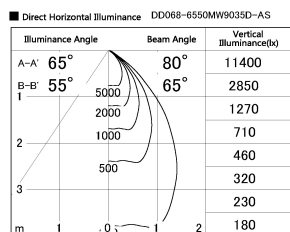

Item no. DD068-6550MW9035D-AS

Series Name: Asymmetric

| | |
|------------------|-------------------------|
| Installation | Recessed mount |
| Type | Asymmetric |
| Fixture wattage | 58.5W |
| Beam angle | 80 x 65 deg. |
| Color Temp. | 3500K |
| CRI | Ra>90 |
| Luminous | 4295 lm |
| Body | Die-cast aluminum alloy |
| Body finish | N/A |
| Trim finish | White |
| Reflector finish | Mirror |
| IP Rate | IP20 |
| Light source | COB module |
| Input Voltage | AC220~240V |
| Dimming Type | Non-Dimmable |
| Certificate | CE, CCC |
| Cut Hole | 150mm |

| Height (Weight) | Wide flood |
|-----------------|-------------|
| 78.7W | 177 (1.4kg) |
| 58.5W | 177 (1.4kg) |
| 55.0W | 177 (1.4kg) |
| 42.8W | 157 (1.1kg) |
| 36.0W | 157 (1.1kg) |