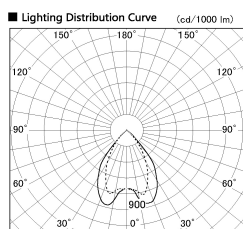

Item no. DD068-6550MW9035D-AS

Series Name: Asymmetric

| | |
|------------------|-------------------------|
| Installation | Recessed mount |
| Type | Asymmetric |
| Fixture wattage | 58.5W |
| Beam angle | 80 x 65 deg. |
| Color Temp. | 3500K |
| CRI | Ra>90 |
| Luminous | 4295 lm |
| Body | Die-cast aluminum alloy |
| Body finish | N/A |
| Trim finish | White |
| Reflector finish | Mirror |
| IP Rate | IP20 |
| Light source | COB module |
| Input Voltage | AC220~240V |
| Dimming Type | Non-Dimmable |
| Certificate | CE, CCC |
| Cut Hole | 150mm |

| Height (Weight) | Wide flood |
|-----------------|-------------|
| 78.7W | 177 (1.4kg) |
| 58.5W | 177 (1.4kg) |
| 55.0W | 177 (1.4kg) |
| 42.8W | 157 (1.1kg) |
| 36.0W | 157 (1.1kg) |