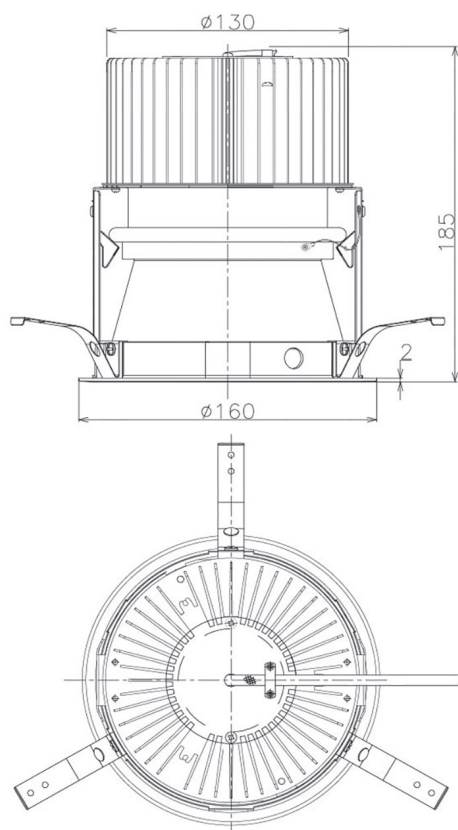

Item no. DD068-6550MW9035D-AS

Series Name: Asymmetric

Installation	Recessed mount
Type	
Fixture wattage	58.5W
Beam angle	80 x 65 deg.
Color Temp.	3500K
CRI	Ra>90
Luminous	4295 lm
Body	Die-cast aluminum alloy
Body finish	N/A
Trim finish	White
Reflector finish	Mirror
IP Rate	IP20
Light source	COB module
Input Voltage	AC220~240V
Dimming Type	Non-Dimmable
Certificate	CE, CCC
Cut Hole	150mm

Height (Weight)	Wide flood
78.7W	177 (1.4kg)
58.5W	177 (1.4kg)
55.0W	177 (1.4kg)
42.8W	157 (1.1kg)
36.0W	157 (1.1kg)