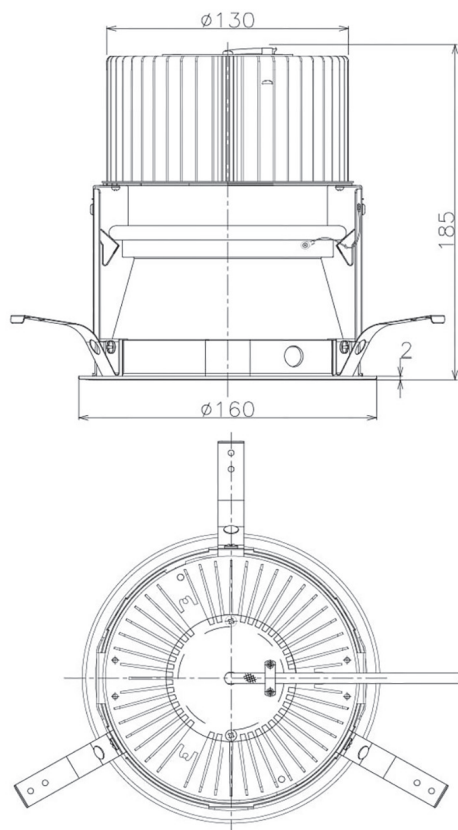

Item no. DD068-6550MW9035D-AS

Series Name: Asymmetric

| | |
|------------------|-------------------------|
| Installation | Recessed mount |
| Type | Asymmetric |
| Fixture wattage | 58.5W |
| Beam angle | 80 x 65 deg. |
| Color Temp. | 3500K |
| CRI | Ra>90 |
| Luminous | 4295 lm |
| Body | Die-cast aluminum alloy |
| Body finish | N/A |
| Trim finish | White |
| Reflector finish | Mirror |
| IP Rate | IP20 |
| Light source | COB module |
| Input Voltage | AC220~240V |
| Dimming Type | Non-Dimmable |
| Certificate | CE, CCC |
| Cut Hole | 150mm |

| Height (Weight) | Wide flood |
|-----------------|-------------|
| 78.7W | 177 (1.4kg) |
| 58.5W | 177 (1.4kg) |
| 55.0W | 177 (1.4kg) |
| 42.8W | 157 (1.1kg) |
| 36.0W | 157 (1.1kg) |