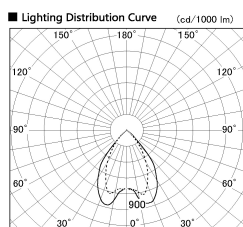

Item no. DD068-6550MW9035D-AS

Series Name: Asymmetric

Installation	Recessed mount
Type	
Fixture wattage	58.5W
Beam angle	80 x 65 deg.
Color Temp.	3500K
CRI	Ra>90
Luminous	4295 lm
Body	Die-cast aluminum alloy
Body finish	N/A
Trim finish	White
Reflector finish	Mirror
IP Rate	IP20
Light source	COB module
Input Voltage	AC220~240V
Dimming Type	Non-Dimmable
Certificate	CE, CCC
Cut Hole	150mm

Height (Weight)	Wide flood
78.7W	177 (1.4kg)
58.5W	177 (1.4kg)
55.0W	177 (1.4kg)
42.8W	157 (1.1kg)
36.0W	157 (1.1kg)