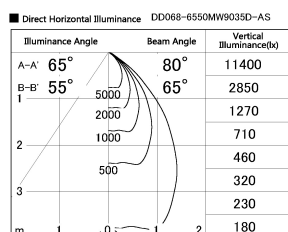

Item no. DD068-6550MW9035D-AS

Series Name: Asymmetric

Installation	Recessed mount
Type	
Fixture wattage	58.5W
Beam angle	80 x 65 deg.
Color Temp.	3500K
CRI	Ra>90
Luminous	4295 lm
Body	Die-cast aluminum alloy
Body finish	N/A
Trim finish	White
Reflector finish	Mirror
IP Rate	IP20
Light source	COB module
Input Voltage	AC220~240V
Dimming Type	Non-Dimmable
Certificate	CE, CCC
Cut Hole	150mm

Height (Weight)	Wide flood
78.7W	177 (1.4kg)
58.5W	177 (1.4kg)
55.0W	177 (1.4kg)
42.8W	157 (1.1kg)
36.0W	157 (1.1kg)