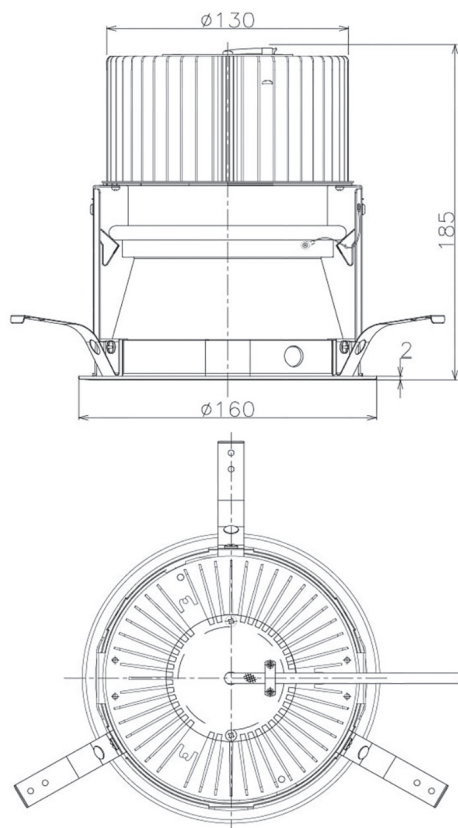

Item no. DD068-6550MW9040D-AS

Series Name: Asymmetric

Installation	Recessed mount
Type	
Fixture wattage	58.5W
Beam angle	80 x 65 deg.
Color Temp.	4000K
CRI	Ra>90
Luminous	4337 lm
Body	Die-cast aluminum alloy
Body finish	N/A
Trim finish	White
Reflector finish	Mirror
IP Rate	IP20
Light source	COB module
Input Voltage	AC220~240V
Dimming Type	Non-Dimmable
Certificate	CE, CCC
Cut Hole	150mm

Height (Weight)	Wide flood
78.7W	177 (1.4kg)
58.5W	177 (1.4kg)
55.0W	177 (1.4kg)
42.8W	157 (1.1kg)
36.0W	157 (1.1kg)