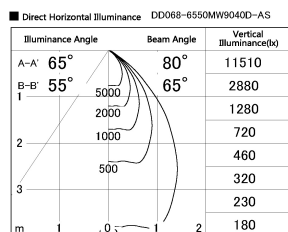

Item no. DD068-6550MW9040D-AS

Series Name: Asymmetric

Installation	Recessed mount
Type	
Fixture wattage	58.5W
Beam angle	80 x 65 deg.
Color Temp.	4000K
CRI	Ra>90
Luminous	4337 lm
Body	Die-cast aluminum alloy
Body finish	N/A
Trim finish	White
Reflector finish	Mirror
IP Rate	IP20
Light source	COB module
Input Voltage	AC220~240V
Dimming Type	Non-Dimmable
Certificate	CE, CCC
Cut Hole	150mm

Height (Weight)	Wide flood
78.7W	177 (1.4kg)
58.5W	177 (1.4kg)
55.0W	177 (1.4kg)
42.8W	157 (1.1kg)
36.0W	157 (1.1kg)