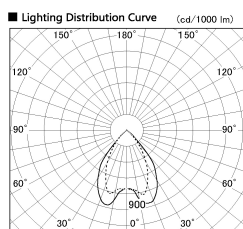

Item no. DD068-6550MW9040D-AS

Series Name: Asymmetric

Installation	Recessed mount
Type	
Fixture wattage	58.5W
Beam angle	80 x 65 deg.
Color Temp.	4000K
CRI	Ra>90
Luminous	4337 lm
Body	Die-cast aluminum alloy
Body finish	N/A
Trim finish	White
Reflector finish	Mirror
IP Rate	IP20
Light source	COB module
Input Voltage	AC220~240V
Dimming Type	Non-Dimmable
Certificate	CE, CCC
Cut Hole	150mm

Height (Weight)	Wide flood
78.7W	177 (1.4kg)
58.5W	177 (1.4kg)
55.0W	177 (1.4kg)
42.8W	157 (1.1kg)
36.0W	157 (1.1kg)