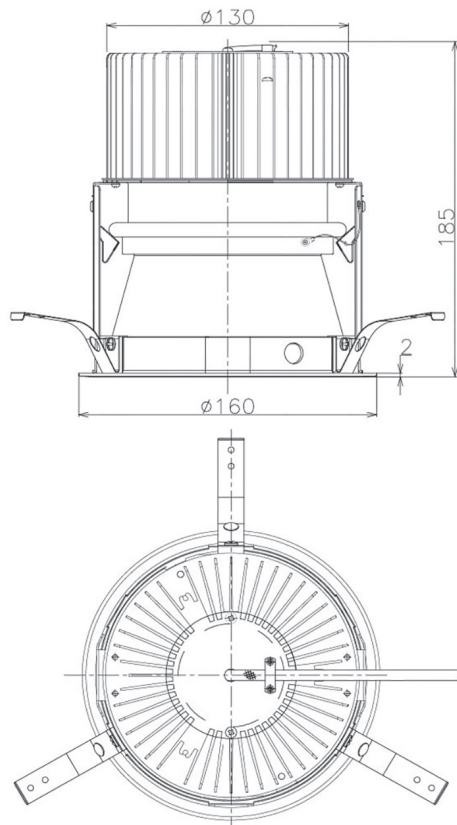

Item no. DD068-6550WW8027D-AS

Series Name: Asymmetric

■ Direct Horizontal Illuminance DD068-6550WW8027D-AS

Illuminance Angle	Beam Angle	Vertical Illuminance (lx)
A-A' 70°	80°	8900
B-B' 50°	60°	2220
1	2000	990
2	1000	560
3	500	360
	250	250
	180	180
m	1	200
	0	1
	1	2
	1	140

Installation	Recessed mount
Type	
Fixture wattage	58.5W
Beam angle	80 x 65 deg.
Color Temp.	2700K
CRI	Ra>80
Luminous	4058 lm
Body	Die-cast aluminum alloy
Body finish	N/A
Trim finish	White
Reflector finish	White
IP Rate	IP20
Light source	COB module
Input Voltage	AC220~240V
Dimming Type	Non-Dimmable
Certificate	CE, CCC
Cut Hole	150mm

Height (Weight)	Wide flood
78.7W	177 (1.4kg)
58.5W	177 (1.4kg)
55.0W	177 (1.4kg)
42.8W	157 (1.1kg)
36.0W	157 (1.1kg)