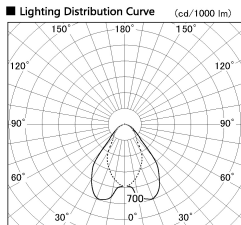

Item no. DD068-6550WW8027D-AS

Series Name: Asymmetric

■ Direct Horizontal Illuminance DD068-6550WW8027D-AS

Illuminance Angle	Beam Angle	Vertical Illuminance (lx)
A-A' 70°	80°	8900
B-B' 50°	60°	2220
1	2000	990
2	1000	560
3	500	360
	250	250
	180	180
m	1	200
	0	1
	1	2
	1	140

Installation	Recessed mount
Type	
Fixture wattage	58.5W
Beam angle	80 x 65 deg.
Color Temp.	2700K
CRI	Ra>80
Luminous	4058 lm
Body	Die-cast aluminum alloy
Body finish	N/A
Trim finish	White
Reflector finish	White
IP Rate	IP20
Light source	COB module
Input Voltage	AC220~240V
Dimming Type	Non-Dimmable
Certificate	CE, CCC
Cut Hole	150mm

Height (Weight)	Wide flood
78.7W	177 (1.4kg)
58.5W	177 (1.4kg)
55.0W	177 (1.4kg)
42.8W	157 (1.1kg)
36.0W	157 (1.1kg)