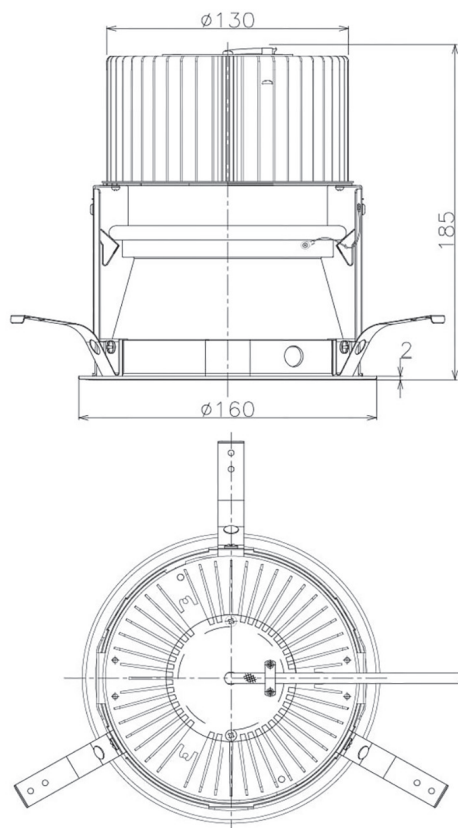

Item no. DD068-6550WW8027D-AS

Series Name: Asymmetric

Installation	Recessed mount
Type	
Fixture wattage	58.5W
Beam angle	80 x 65 deg.
Color Temp.	2700K
CRI	Ra>80
Luminous	4058 lm
Body	Die-cast aluminum alloy
Body finish	N/A
Trim finish	White
Reflector finish	White
IP Rate	IP20
Light source	COB module
Input Voltage	AC220~240V
Dimming Type	Non-Dimmable
Certificate	CE, CCC
Cut Hole	150mm

■ Direct Horizontal Illuminance DD068-6550WW8027D-AS

Illuminance Angle	Beam Angle	Vertical Illuminance (lx)
A-A' 70°	80°	8900
B-B' 50°	60°	2220
1		2000
		1000
2		500
3		250
		180
m	1	200
	2	140

Height (Weight)	Wide flood
78.7W	177 (1.4kg)
58.5W	177 (1.4kg)
55.0W	177 (1.4kg)
42.8W	157 (1.1kg)
36.0W	157 (1.1kg)