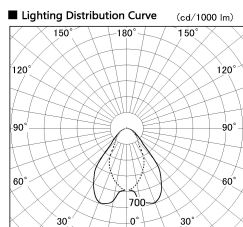

Item no. DD068-6550WW8027D-AS

Series Name: Asymmetric

Installation	Recessed mount
Type	
Fixture wattage	58.5W
Beam angle	80 x 65 deg.
Color Temp.	2700K
CRI	Ra>80
Luminous	4058 lm
Body	Die-cast aluminum alloy
Body finish	N/A
Trim finish	White
Reflector finish	White
IP Rate	IP20
Light source	COB module
Input Voltage	AC220~240V
Dimming Type	Non-Dimmable
Certificate	CE, CCC
Cut Hole	150mm

■ Direct Horizontal Illuminance DD068-6550WW8027D-AS

Illuminance Angle	Beam Angle	Vertical Illuminance (lx)
A-A' 70°	80°	8900
B-B' 50°	60°	2220
1		2000
		1000
2		500
3		250
		180
m	1	200
	2	140

Height (Weight)	Wide flood
78.7W	177 (1.4kg)
58.5W	177 (1.4kg)
55.0W	177 (1.4kg)
42.8W	157 (1.1kg)
36.0W	157 (1.1kg)