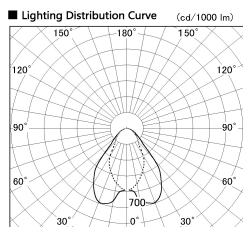

Item no. DD068-6550WW8030D-AS

Series Name: Asymmetric

| | |
|------------------|-------------------------|
| Installation | Recessed mount |
| Type | |
| Fixture wattage | 58.5W |
| Beam angle | 80 x 65 deg. |
| Color Temp. | 3000K |
| CRI | Ra>80 |
| Luminous | 4227 lm |
| Body | Die-cast aluminum alloy |
| Body finish | N/A |
| Trim finish | White |
| Reflector finish | White |
| IP Rate | IP20 |
| Light source | COB module |
| Input Voltage | AC220~240V |
| Dimming Type | Non-Dimmable |
| Certificate | CE, CCC |
| Cut Hole | 150mm |

■ Direct Horizontal Illuminance DD068-6550WW8030D-AS

| Illuminance Angle | Beam Angle | Vertical Illuminance (lx) |
|-------------------|------------|---------------------------|
| A-A' 70° | 80° | 9270 |
| B-B' 50° | 60° | 2320 |
| 1 | | 2000 |
| 2 | | 1030 |
| 3 | | 580 |
| | | 370 |
| | | 260 |
| | | 190 |
| m | 1 | 200 |
| | 2 | 140 |

| Height (Weight) | Wide flood |
|-----------------|-------------|
| 78.7W | 177 (1.4kg) |
| 58.5W | 177 (1.4kg) |
| 55.0W | 177 (1.4kg) |
| 42.8W | 157 (1.1kg) |
| 36.0W | 157 (1.1kg) |