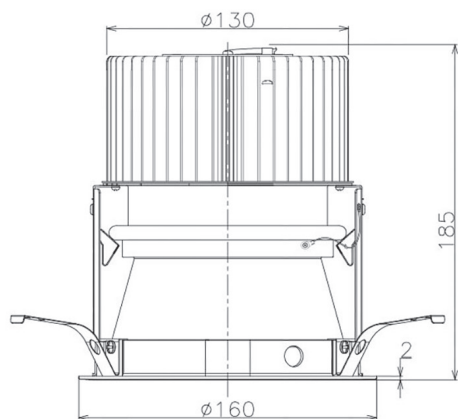

Item no. DD068-6550WW8030D-AS

Series Name: Asymmetric

| | |
|------------------|-------------------------|
| Installation | Recessed mount |
| Type | |
| Fixture wattage | 58.5W |
| Beam angle | 80 x 65 deg. |
| Color Temp. | 3000K |
| CRI | Ra>80 |
| Luminous | 4227 lm |
| Body | Die-cast aluminum alloy |
| Body finish | N/A |
| Trim finish | White |
| Reflector finish | White |
| IP Rate | IP20 |
| Light source | COB module |
| Input Voltage | AC220~240V |
| Dimming Type | Non-Dimmable |
| Certificate | CE, CCC |
| Cut Hole | 150mm |

■ Direct Horizontal Illuminance DD068-6550WW8030D-AS

| Illuminance Angle | Beam Angle | Vertical Illuminance (lx) |
|-------------------|------------|---------------------------|
| A-A' 70° | 80° | 9270 |
| B-B' 50° | 60° | 2320 |
| 1 | | 2000 |
| 2 | | 1030 |
| 3 | | 580 |
| | | 370 |
| | | 260 |
| | | 190 |
| m | 1 | 200 |
| | 2 | 140 |

| Height (Weight) | Wide flood |
|-----------------|-------------|
| 78.7W | 177 (1.4kg) |
| 58.5W | 177 (1.4kg) |
| 55.0W | 177 (1.4kg) |
| 42.8W | 157 (1.1kg) |
| 36.0W | 157 (1.1kg) |