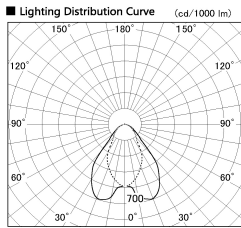

Item no. DD068-6550WW8030D-AS

Series Name: Asymmetric

■ Direct Horizontal Illuminance DD068-6550WW8030D-AS

Illuminance Angle	Beam Angle	Vertical Illuminance (lx)
A-A' 70°	80°	9270
B-B' 50°	60°	2320
1	2000	1030
2	1000	580
3	500	370
	200	260
	100	190
	50	140

Installation	Recessed mount
Type	Asymmetric
Fixture wattage	58.5W
Beam angle	80 x 65 deg.
Color Temp.	3000K
CRI	Ra>80
Luminous	4227 lm
Body	Die-cast aluminum alloy
Body finish	N/A
Trim finish	White
Reflector finish	White
IP Rate	IP20
Light source	COB module
Input Voltage	AC220~240V
Dimming Type	Non-Dimmable
Certificate	CE, CCC
Cut Hole	150mm

Height (Weight)	Wide flood
78.7W	177 (1.4kg)
58.5W	177 (1.4kg)
55.0W	177 (1.4kg)
42.8W	157 (1.1kg)
36.0W	157 (1.1kg)