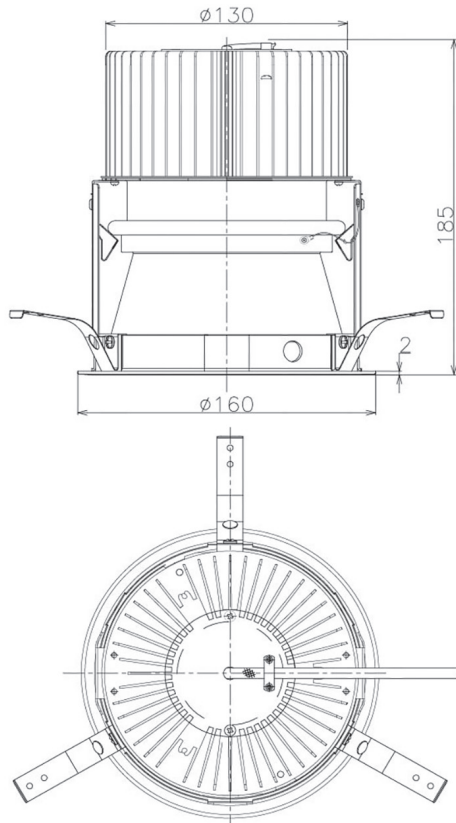

Item no. DD068-6550WW8030D-AS

Series Name: Asymmetric

■ Direct Horizontal Illuminance DD068-6550WW8030D-AS

Illuminance Angle	Beam Angle	Vertical Illuminance (lx)
A-A' 70°	80°	9270
B-B' 50°	60°	2320
1	2000	1030
2	1000	580
3	500	370
	200	260
	100	190
	50	140

Installation	Recessed mount
Type	Asymmetric
Fixture wattage	58.5W
Beam angle	80 x 65 deg.
Color Temp.	3000K
CRI	Ra>80
Luminous	4227 lm
Body	Die-cast aluminum alloy
Body finish	N/A
Trim finish	White
Reflector finish	White
IP Rate	IP20
Light source	COB module
Input Voltage	AC220~240V
Dimming Type	Non-Dimmable
Certificate	CE, CCC
Cut Hole	150mm

Height (Weight)	Wide flood
78.7W	177 (1.4kg)
58.5W	177 (1.4kg)
55.0W	177 (1.4kg)
42.8W	157 (1.1kg)
36.0W	157 (1.1kg)