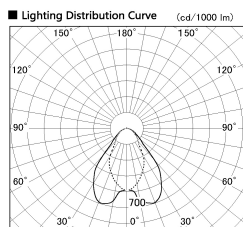

Item no. DD068-6550WW8035D-AS

Series Name: Asymmetric

■ Direct Horizontal Illuminance DD068-6550WW8035D-AS

Illuminance Angle	Beam Angle	Vertical Illuminance (lx)
A-A' 70°	80°	9450
B-B' 50°	60°	2360
1	2000	1050
2	1000	590
3	500	380
	200	260
	0	190
	0	150

Installation	Recessed mount
Type	
Fixture wattage	58.5W
Beam angle	80 x 65 deg.
Color Temp.	3500K
CRI	Ra>80
Luminous	4312 lm
Body	Die-cast aluminum alloy
Body finish	N/A
Trim finish	White
Reflector finish	White
IP Rate	IP20
Light source	COB module
Input Voltage	AC220~240V
Dimming Type	Non-Dimmable
Certificate	CE, CCC
Cut Hole	150mm

Height (Weight)	Wide flood
78.7W	177 (1.4kg)
58.5W	177 (1.4kg)
55.0W	177 (1.4kg)
42.8W	157 (1.1kg)
36.0W	157 (1.1kg)