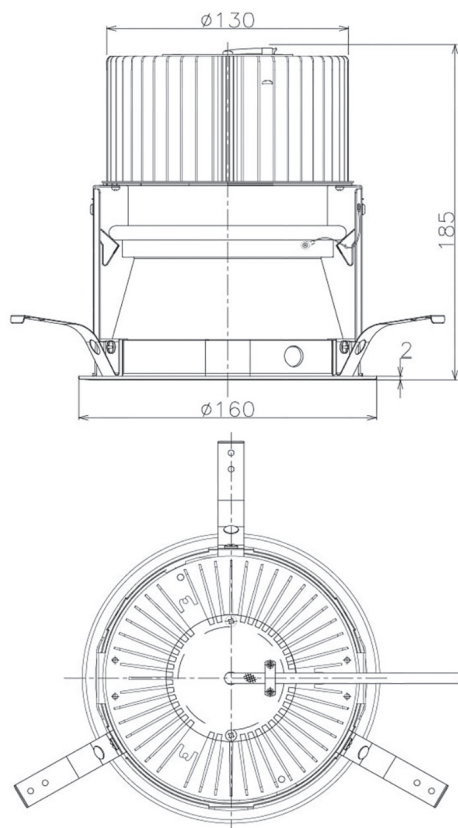

Item no. DD068-6550WW8035D-AS

Series Name: Asymmetric

■ Direct Horizontal Illuminance DD068-6550WW8035D-AS

Illuminance Angle	Beam Angle	Vertical Illuminance (lx)
A-A' 70°	80°	9450
B-B' 50°	60°	2360
1	2000	1050
2	1000	590
3	500	380
	200	260
	0	190
	0	150

Installation	Recessed mount
Type	
Fixture wattage	58.5W
Beam angle	80 x 65 deg.
Color Temp.	3500K
CRI	Ra>80
Luminous	4312 lm
Body	Die-cast aluminum alloy
Body finish	N/A
Trim finish	White
Reflector finish	White
IP Rate	IP20
Light source	COB module
Input Voltage	AC220~240V
Dimming Type	Non-Dimmable
Certificate	CE, CCC
Cut Hole	150mm

Height (Weight)	Wide flood
78.7W	177 (1.4kg)
58.5W	177 (1.4kg)
55.0W	177 (1.4kg)
42.8W	157 (1.1kg)
36.0W	157 (1.1kg)