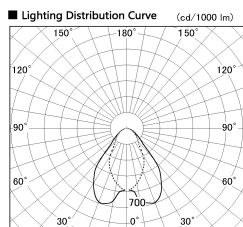

Item no. DD068-6550WW8530D-AS

Series Name: Asymmetric

Installation	Recessed mount
Type	Asymmetric
Fixture wattage	58.5W
Beam angle	80 x 65 deg.
Color Temp.	3000K
CRI	Ra>85
Luminous	3974 lm
Body	Die-cast aluminum alloy
Body finish	N/A
Trim finish	White
Reflector finish	White
IP Rate	IP20
Light source	COB module
Input Voltage	AC220~240V
Dimming Type	Non-Dimmable
Certificate	CE, CCC
Cut Hole	150mm

■ Direct Horizontal Illuminance DD068-6550WW8530D-AS

Illuminance Angle	Beam Angle	Vertical Illuminance (lx)
A-A' 70°	80°	8710
B-B' 50°	60°	2180
1		970
		540
2		350
		240
3		180
		140
m	1 2	

Height (Weight)	Wide flood
78.7W	177 (1.4kg)
58.5W	177 (1.4kg)
55.0W	177 (1.4kg)
42.8W	157 (1.1kg)
36.0W	157 (1.1kg)