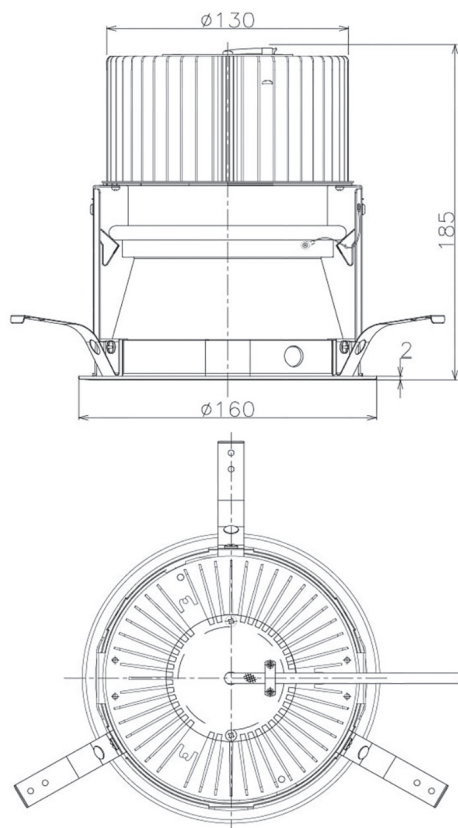

Item no. DD068-6550WW8530D-AS

Series Name: Asymmetric

Installation	Recessed mount
Type	
Fixture wattage	58.5W
Beam angle	80 x 65 deg.
Color Temp.	3000K
CRI	Ra>85
Luminous	3974 lm
Body	Die-cast aluminum alloy
Body finish	N/A
Trim finish	White
Reflector finish	White
IP Rate	IP20
Light source	COB module
Input Voltage	AC220~240V
Dimming Type	Non-Dimmable
Certificate	CE, CCC
Cut Hole	150mm

■ Direct Horizontal Illuminance DD068-6550WW8530D-AS

Illuminance Angle	Beam Angle	Vertical Illuminance (lx)
A-A' 70°	80°	8710
B-B' 50°	60°	2180
1		970
2		540
3		350
		240
		180
m	1	2
	0	1
		140

Height (Weight)	Wide flood
78.7W	177 (1.4kg)
58.5W	177 (1.4kg)
55.0W	177 (1.4kg)
42.8W	157 (1.1kg)
36.0W	157 (1.1kg)