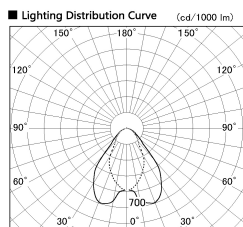

Item no. DD068-6550WW8530D-AS

Series Name: Asymmetric

Installation	Recessed mount
Type	
Fixture wattage	58.5W
Beam angle	80 x 65 deg.
Color Temp.	3000K
CRI	Ra>85
Luminous	3974 lm
Body	Die-cast aluminum alloy
Body finish	N/A
Trim finish	White
Reflector finish	White
IP Rate	IP20
Light source	COB module
Input Voltage	AC220~240V
Dimming Type	Non-Dimmable
Certificate	CE, CCC
Cut Hole	150mm

■ Direct Horizontal Illuminance DD068-6550WW8530D-AS

Illuminance Angle	Beam Angle	Vertical Illuminance (lx)
A-A' 70°	80°	8710
B-B' 50°	60°	2180
1		970
2		540
3		350
		240
		180
m	1	2
	0	1
		140

Height (Weight)	Wide flood
78.7W	177 (1.4kg)
58.5W	177 (1.4kg)
55.0W	177 (1.4kg)
42.8W	157 (1.1kg)
36.0W	157 (1.1kg)