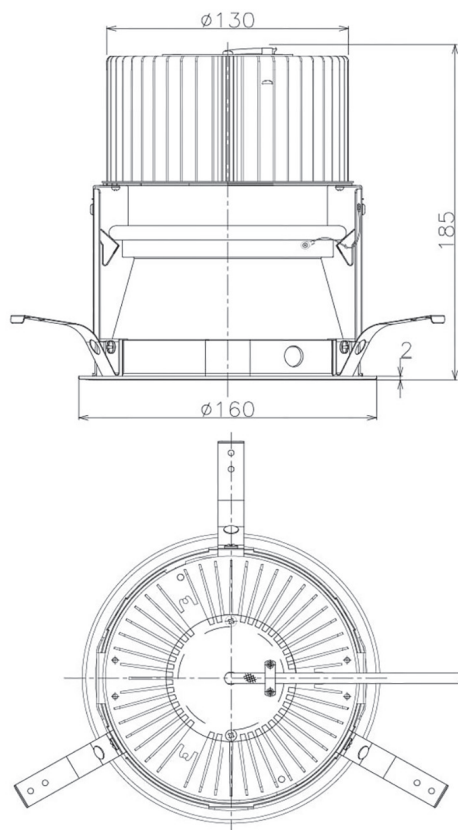

Item no. DD068-6550WW8530D-AS

Series Name: Asymmetric

Installation	Recessed mount
Type	Asymmetric
Fixture wattage	58.5W
Beam angle	80 x 65 deg.
Color Temp.	3000K
CRI	Ra>85
Luminous	3974 lm
Body	Die-cast aluminum alloy
Body finish	N/A
Trim finish	White
Reflector finish	White
IP Rate	IP20
Light source	COB module
Input Voltage	AC220~240V
Dimming Type	Non-Dimmable
Certificate	CE, CCC
Cut Hole	150mm

■ Direct Horizontal Illuminance DD068-6550WW8530D-AS

Illuminance Angle	Beam Angle	Vertical Illuminance (lx)
A-A' 70°	80°	8710
B-B' 50°	60°	2180
1		970
		540
2		350
		240
3		180
		140
m	1 2	

Height (Weight)	Wide flood
78.7W	177 (1.4kg)
58.5W	177 (1.4kg)
55.0W	177 (1.4kg)
42.8W	157 (1.1kg)
36.0W	157 (1.1kg)