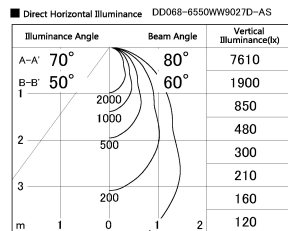

Item no. DD068-6550WW9027D-AS

Series Name: Asymmetric

Installation	Recessed mount
Type	
Fixture wattage	58.5W
Beam angle	80 x 65 deg.
Color Temp.	2700K
CRI	Ra>90
Luminous	3469 lm
Body	Die-cast aluminum alloy
Body finish	N/A
Trim finish	White
Reflector finish	White
IP Rate	IP20
Light source	COB module
Input Voltage	AC220~240V
Dimming Type	Non-Dimmable
Certificate	CE, CCC
Cut Hole	150mm

Height (Weight)	Wide flood
78.7W	177 (1.4kg)
58.5W	177 (1.4kg)
55.0W	177 (1.4kg)
42.8W	157 (1.1kg)
36.0W	157 (1.1kg)