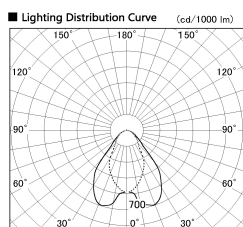

Item no. DD068-6550WW9027D-AS

Series Name: Asymmetric

Installation	Recessed mount
Type	Asymmetric
Fixture wattage	58.5W
Beam angle	80 x 65 deg.
Color Temp.	2700K
CRI	Ra>90
Luminous	3469 lm
Body	Die-cast aluminum alloy
Body finish	N/A
Trim finish	White
Reflector finish	White
IP Rate	IP20
Light source	COB module
Input Voltage	AC220~240V
Dimming Type	Non-Dimmable
Certificate	CE, CCC
Cut Hole	150mm

Height (Weight)	Wide flood
78.7W	177 (1.4kg)
58.5W	177 (1.4kg)
55.0W	177 (1.4kg)
42.8W	157 (1.1kg)
36.0W	157 (1.1kg)