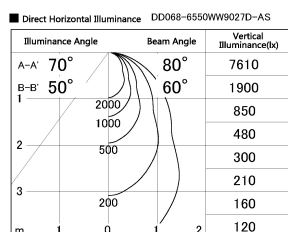

Item no. DD068-6550WW9027D-AS

Series Name: Asymmetric

Installation	Recessed mount
Type	Asymmetric
Fixture wattage	58.5W
Beam angle	80 x 65 deg.
Color Temp.	2700K
CRI	Ra>90
Luminous	3469 lm
Body	Die-cast aluminum alloy
Body finish	N/A
Trim finish	White
Reflector finish	White
IP Rate	IP20
Light source	COB module
Input Voltage	AC220~240V
Dimming Type	Non-Dimmable
Certificate	CE, CCC
Cut Hole	150mm

Height (Weight)	Wide flood
78.7W	177 (1.4kg)
58.5W	177 (1.4kg)
55.0W	177 (1.4kg)
42.8W	157 (1.1kg)
36.0W	157 (1.1kg)