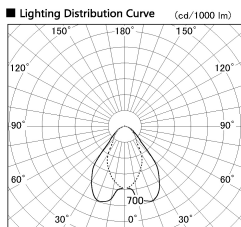

Item no. DD068-6550WW9027D-AS

Series Name: Asymmetric

Installation	Recessed mount
Type	
Fixture wattage	58.5W
Beam angle	80 x 65 deg.
Color Temp.	2700K
CRI	Ra>90
Luminous	3469 lm
Body	Die-cast aluminum alloy
Body finish	N/A
Trim finish	White
Reflector finish	White
IP Rate	IP20
Light source	COB module
Input Voltage	AC220~240V
Dimming Type	Non-Dimmable
Certificate	CE, CCC
Cut Hole	150mm

Height (Weight)	Wide flood
78.7W	177 (1.4kg)
58.5W	177 (1.4kg)
55.0W	177 (1.4kg)
42.8W	157 (1.1kg)
36.0W	157 (1.1kg)