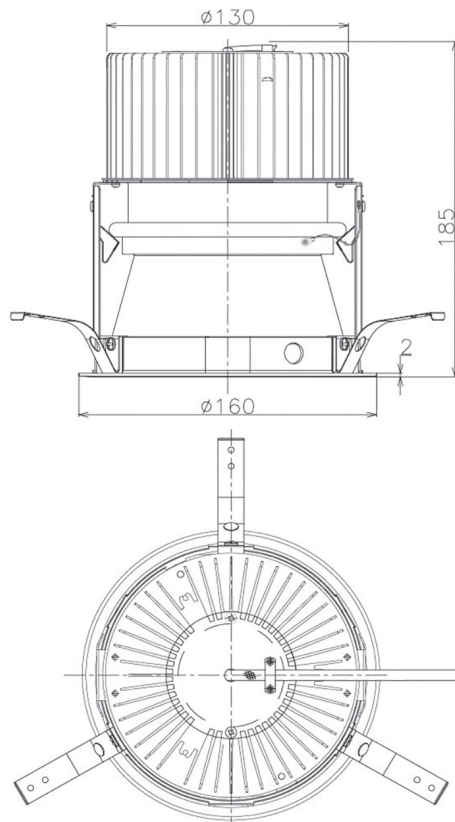

Item no. DD068-6550WW9027D-AS

Series Name: Asymmetric

Installation	Recessed mount
Type	
Fixture wattage	58.5W
Beam angle	80 x 65 deg.
Color Temp.	2700K
CRI	Ra>90
Luminous	3469 lm
Body	Die-cast aluminum alloy
Body finish	N/A
Trim finish	White
Reflector finish	White
IP Rate	IP20
Light source	COB module
Input Voltage	AC220~240V
Dimming Type	Non-Dimmable
Certificate	CE, CCC
Cut Hole	150mm

Height (Weight)	Wide flood
78.7W	177 (1.4kg)
58.5W	177 (1.4kg)
55.0W	177 (1.4kg)
42.8W	157 (1.1kg)
36.0W	157 (1.1kg)