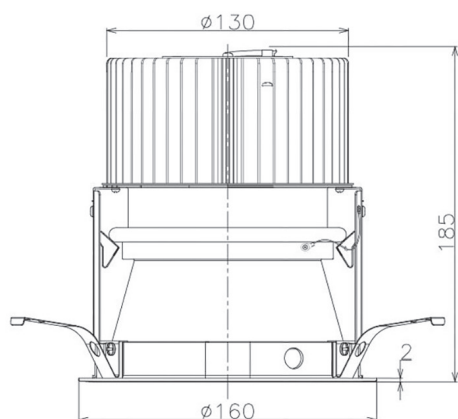

Item no. DD068-6550WW9027D-AS

Series Name: Asymmetric

Installation	Recessed mount
Type	Asymmetric
Fixture wattage	58.5W
Beam angle	80 x 65 deg.
Color Temp.	2700K
CRI	Ra>90
Luminous	3469 lm
Body	Die-cast aluminum alloy
Body finish	N/A
Trim finish	White
Reflector finish	White
IP Rate	IP20
Light source	COB module
Input Voltage	AC220~240V
Dimming Type	Non-Dimmable
Certificate	CE, CCC
Cut Hole	150mm

Height (Weight)	Wide flood
78.7W	177 (1.4kg)
58.5W	177 (1.4kg)
55.0W	177 (1.4kg)
42.8W	157 (1.1kg)
36.0W	157 (1.1kg)