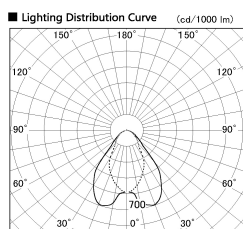

Item no. DD068-6550WW9030D-AS

Series Name: Asymmetric

Installation	Recessed mount
Type	Asymmetric
Fixture wattage	58.5W
Beam angle	80 x 65 deg.
Color Temp.	3000K
CRI	Ra>90
Luminous	3613 lm
Body	Die-cast aluminum alloy
Body finish	N/A
Trim finish	White
Reflector finish	White
IP Rate	IP20
Light source	COB module
Input Voltage	AC220~240V
Dimming Type	Non-Dimmable
Certificate	CE, CCC
Cut Hole	150mm

Height (Weight)	Wide flood
78.7W	177 (1.4kg)
58.5W	177 (1.4kg)
55.0W	177 (1.4kg)
42.8W	157 (1.1kg)
36.0W	157 (1.1kg)