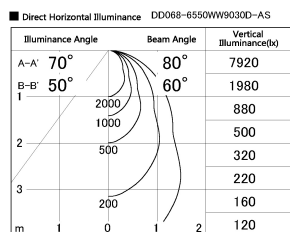

Item no. DD068-6550WW9030D-AS

Series Name: Asymmetric

Installation	Recessed mount
Type	Asymmetric
Fixture wattage	58.5W
Beam angle	80 x 65 deg.
Color Temp.	3000K
CRI	Ra>90
Luminous	3613 lm
Body	Die-cast aluminum alloy
Body finish	N/A
Trim finish	White
Reflector finish	White
IP Rate	IP20
Light source	COB module
Input Voltage	AC220~240V
Dimming Type	Non-Dimmable
Certificate	CE, CCC
Cut Hole	150mm

Height (Weight)	Wide flood
78.7W	177 (1.4kg)
58.5W	177 (1.4kg)
55.0W	177 (1.4kg)
42.8W	157 (1.1kg)
36.0W	157 (1.1kg)