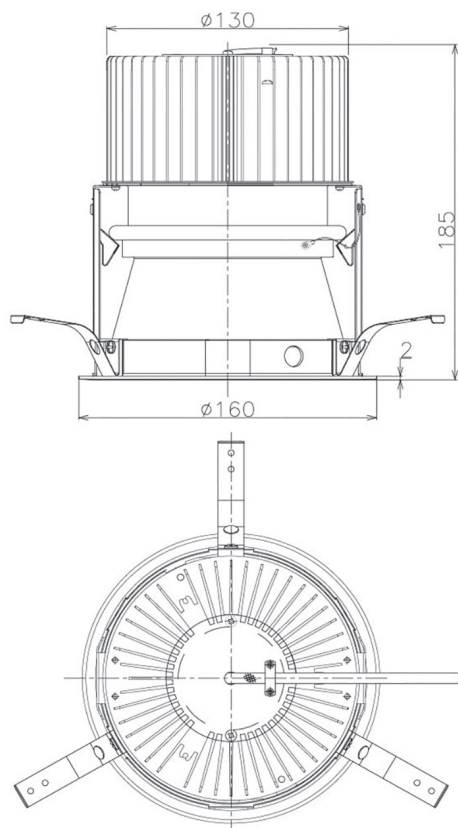

Item no. DD068-6550WW9030D-AS

Series Name: Asymmetric

Installation	Recessed mount
Type	Asymmetric
Fixture wattage	58.5W
Beam angle	80 x 65 deg.
Color Temp.	3000K
CRI	Ra>90
Luminous	3613 lm
Body	Die-cast aluminum alloy
Body finish	N/A
Trim finish	White
Reflector finish	White
IP Rate	IP20
Light source	COB module
Input Voltage	AC220~240V
Dimming Type	Non-Dimmable
Certificate	CE, CCC
Cut Hole	150mm

Height (Weight)	Wide flood
78.7W	177 (1.4kg)
58.5W	177 (1.4kg)
55.0W	177 (1.4kg)
42.8W	157 (1.1kg)
36.0W	157 (1.1kg)