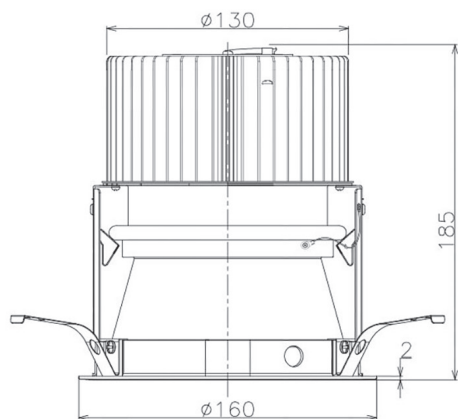

Item no. DD068-6550WW9035D-AS

Series Name: Asymmetric

Installation	Recessed mount
Type	
Fixture wattage	58.5W
Beam angle	80 x 65 deg.
Color Temp.	3500K
CRI	Ra>90
Luminous	3685 lm
Body	Die-cast aluminum alloy
Body finish	N/A
Trim finish	White
Reflector finish	White
IP Rate	IP20
Light source	COB module
Input Voltage	AC220~240V
Dimming Type	Non-Dimmable
Certificate	CE, CCC
Cut Hole	150mm

Height (Weight)	Wide flood
78.7W	177 (1.4kg)
58.5W	177 (1.4kg)
55.0W	177 (1.4kg)
42.8W	157 (1.1kg)
36.0W	157 (1.1kg)