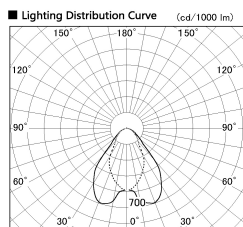

Item no. DD068-6550WW9035D-AS

Series Name: Asymmetric

Installation	Recessed mount
Type	
Fixture wattage	58.5W
Beam angle	80 x 65 deg.
Color Temp.	3500K
CRI	Ra>90
Luminous	3685 lm
Body	Die-cast aluminum alloy
Body finish	N/A
Trim finish	White
Reflector finish	White
IP Rate	IP20
Light source	COB module
Input Voltage	AC220~240V
Dimming Type	Non-Dimmable
Certificate	CE, CCC
Cut Hole	150mm

Height (Weight)	Wide flood
78.7W	177 (1.4kg)
58.5W	177 (1.4kg)
55.0W	177 (1.4kg)
42.8W	157 (1.1kg)
36.0W	157 (1.1kg)