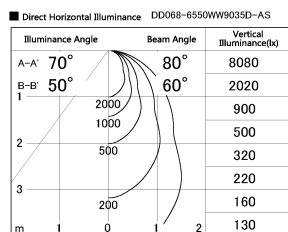

Item no. DD068-6550WW9035D-AS

Series Name: Asymmetric

Installation	Recessed mount
Type	
Fixture wattage	58.5W
Beam angle	80 x 65 deg.
Color Temp.	3500K
CRI	Ra>90
Luminous	3685 lm
Body	Die-cast aluminum alloy
Body finish	N/A
Trim finish	White
Reflector finish	White
IP Rate	IP20
Light source	COB module
Input Voltage	AC220~240V
Dimming Type	Non-Dimmable
Certificate	CE, CCC
Cut Hole	150mm

Height (Weight)	Wide flood
78.7W	177 (1.4kg)
58.5W	177 (1.4kg)
55.0W	177 (1.4kg)
42.8W	157 (1.1kg)
36.0W	157 (1.1kg)