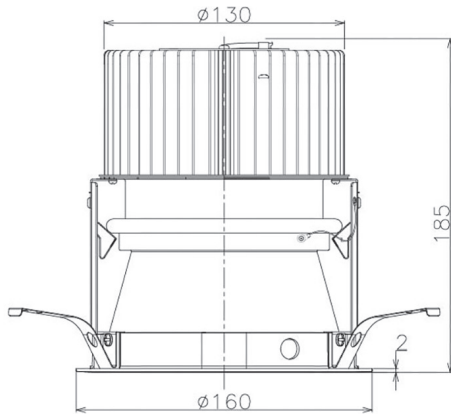

Item no. DD068-8050DW8027D-AS

Series Name: Asymmetric

With Dark Mirror Reflector

Installation	Recessed mount
Type	
Fixture wattage	78.7W
Beam angle	78 x 64 deg.
Color Temp.	2700K
CRI	Ra>80
Luminous	6166 lm
Body	Die-cast aluminum alloy
Body finish	N/A
Trim finish	White
Reflector finish	Dark Mirror
IP Rate	IP20
Light source	COB module
Input Voltage	AC220~240V
Dimming Type	Non-Dimmable
Certificate	CE, CCC
Cut Hole	150mm

Height (Weight)	Wide flood
78.7W	177 (1.4kg)
58.5W	177 (1.4kg)
55.0W	177 (1.4kg)
42.8W	157 (1.1kg)
36.0W	157 (1.1kg)