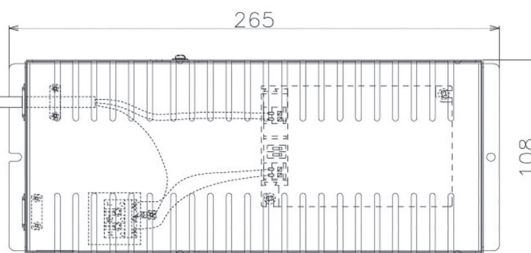

Item no. DD068-8050DW8027D-AS

Series Name: Asymmetric

With Dark Mirror Reflector

Installation	Recessed mount
Type	Asymmetric
Fixture wattage	78.7W
Beam angle	78 x 64 deg.
Color Temp.	2700K
CRI	Ra>80
Luminous	6166 lm
Body	Die-cast aluminum alloy
Body finish	N/A
Trim finish	White
Reflector finish	Dark Mirror
IP Rate	IP20
Light source	COB module
Input Voltage	AC220~240V
Dimming Type	Non-Dimmable
Certificate	CE, CCC
Cut Hole	150mm

Height (Weight)	Wide flood
78.7W	177 (1.4kg)
58.5W	177 (1.4kg)
55.0W	177 (1.4kg)
42.8W	157 (1.1kg)
36.0W	157 (1.1kg)