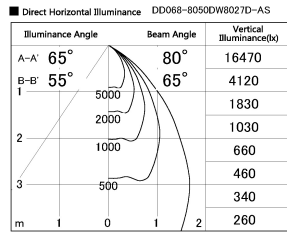

Item no. DD068-8050DW8027D-AS

Series Name: Asymmetric

With Dark Mirror Reflector

Installation	Recessed mount
Type	
Fixture wattage	78.7W
Beam angle	78 x 64 deg.
Color Temp.	2700K
CRI	Ra>80
Luminous	6166 lm
Body	Die-cast aluminum alloy
Body finish	N/A
Trim finish	White
Reflector finish	Dark Mirror
IP Rate	IP20
Light source	COB module
Input Voltage	AC220~240V
Dimming Type	Non-Dimmable
Certificate	CE, CCC
Cut Hole	150mm

Height (Weight)	Wide flood
78.7W	177 (1.4kg)
58.5W	177 (1.4kg)
55.0W	177 (1.4kg)
42.8W	157 (1.1kg)
36.0W	157 (1.1kg)