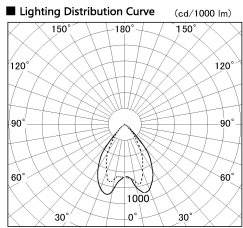

Item no. DD068-8050DW8027D-AS

Series Name: Asymmetric

With Dark Mirror Reflector

Installation	Recessed mount
Type	
Fixture wattage	78.7W
Beam angle	78 x 64 deg.
Color Temp.	2700K
CRI	Ra>80
Luminous	6166 lm
Body	Die-cast aluminum alloy
Body finish	N/A
Trim finish	White
Reflector finish	Dark Mirror
IP Rate	IP20
Light source	COB module
Input Voltage	AC220~240V
Dimming Type	Non-Dimmable
Certificate	CE, CCC
Cut Hole	150mm

Height (Weight)	Wide flood
78.7W	177 (1.4kg)
58.5W	177 (1.4kg)
55.0W	177 (1.4kg)
42.8W	157 (1.1kg)
36.0W	157 (1.1kg)