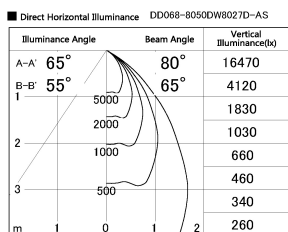

Item no. DD068-8050DW8027D-AS

Series Name: Asymmetric

With Dark Mirror Reflector

Installation	Recessed mount
Type	Asymmetric
Fixture wattage	78.7W
Beam angle	78 x 64 deg.
Color Temp.	2700K
CRI	Ra>80
Luminous	6166 lm
Body	Die-cast aluminum alloy
Body finish	N/A
Trim finish	White
Reflector finish	Dark Mirror
IP Rate	IP20
Light source	COB module
Input Voltage	AC220~240V
Dimming Type	Non-Dimmable
Certificate	CE, CCC
Cut Hole	150mm

Height (Weight)	Wide flood
78.7W	177 (1.4kg)
58.5W	177 (1.4kg)
55.0W	177 (1.4kg)
42.8W	157 (1.1kg)
36.0W	157 (1.1kg)