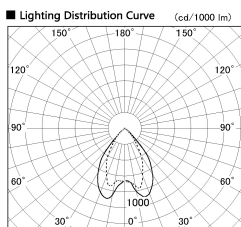

Item no. DD068-8050DW8027D-AS

Series Name: Asymmetric

With Dark Mirror Reflector

Installation	Recessed mount
Type	Asymmetric
Fixture wattage	78.7W
Beam angle	78 x 64 deg.
Color Temp.	2700K
CRI	Ra>80
Luminous	6166 lm
Body	Die-cast aluminum alloy
Body finish	N/A
Trim finish	White
Reflector finish	Dark Mirror
IP Rate	IP20
Light source	COB module
Input Voltage	AC220~240V
Dimming Type	Non-Dimmable
Certificate	CE, CCC
Cut Hole	150mm

Height (Weight)	Wide flood
78.7W	177 (1.4kg)
58.5W	177 (1.4kg)
55.0W	177 (1.4kg)
42.8W	157 (1.1kg)
36.0W	157 (1.1kg)