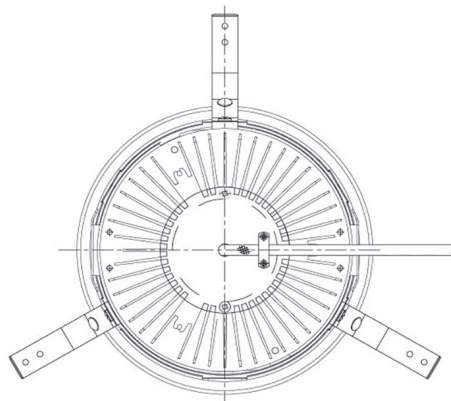

Item no. DD068-8050DW8027D-AS

Series Name: Asymmetric

With Dark Mirror Reflector

Installation	Recessed mount
Type	
Fixture wattage	78.7W
Beam angle	78 x 64 deg.
Color Temp.	2700K
CRI	Ra>80
Luminous	6166 lm
Body	Die-cast aluminum alloy
Body finish	N/A
Trim finish	White
Reflector finish	Dark Mirror
IP Rate	IP20
Light source	COB module
Input Voltage	AC220~240V
Dimming Type	Non-Dimmable
Certificate	CE, CCC
Cut Hole	150mm

Height (Weight)	Wide flood
78.7W	177 (1.4kg)
58.5W	177 (1.4kg)
55.0W	177 (1.4kg)
42.8W	157 (1.1kg)
36.0W	157 (1.1kg)