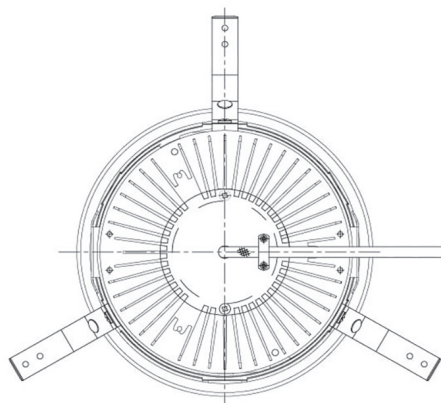

Item no. DD068-8050DW8027D-AS

Series Name: Asymmetric

With Dark Mirror Reflector

Installation	Recessed mount
Type	Asymmetric
Fixture wattage	78.7W
Beam angle	78 x 64 deg.
Color Temp.	2700K
CRI	Ra>80
Luminous	6166 lm
Body	Die-cast aluminum alloy
Body finish	N/A
Trim finish	White
Reflector finish	Dark Mirror
IP Rate	IP20
Light source	COB module
Input Voltage	AC220~240V
Dimming Type	Non-Dimmable
Certificate	CE, CCC
Cut Hole	150mm

Height (Weight)	Wide flood
78.7W	177 (1.4kg)
58.5W	177 (1.4kg)
55.0W	177 (1.4kg)
42.8W	157 (1.1kg)
36.0W	157 (1.1kg)