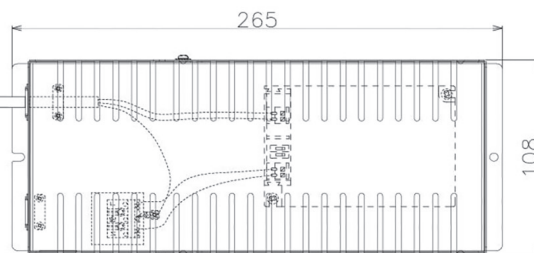

Item no. DD068-8050DW8027D-AS

Series Name: Asymmetric

With Dark Mirror Reflector

Installation	Recessed mount
Type	
Fixture wattage	78.7W
Beam angle	78 x 64 deg.
Color Temp.	2700K
CRI	Ra>80
Luminous	6166 lm
Body	Die-cast aluminum alloy
Body finish	N/A
Trim finish	White
Reflector finish	Dark Mirror
IP Rate	IP20
Light source	COB module
Input Voltage	AC220~240V
Dimming Type	Non-Dimmable
Certificate	CE, CCC
Cut Hole	150mm

Height (Weight)	Wide flood
78.7W	177 (1.4kg)
58.5W	177 (1.4kg)
55.0W	177 (1.4kg)
42.8W	157 (1.1kg)
36.0W	157 (1.1kg)