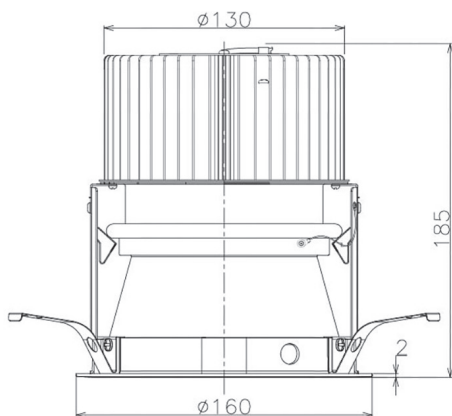

Item no. DD068-8050DW8027D-AS

Series Name: Asymmetric

With Dark Mirror Reflector

Installation	Recessed mount
Type	Asymmetric
Fixture wattage	78.7W
Beam angle	78 x 64 deg.
Color Temp.	2700K
CRI	Ra>80
Luminous	6166 lm
Body	Die-cast aluminum alloy
Body finish	N/A
Trim finish	White
Reflector finish	Dark Mirror
IP Rate	IP20
Light source	COB module
Input Voltage	AC220~240V
Dimming Type	Non-Dimmable
Certificate	CE, CCC
Cut Hole	150mm

Height (Weight)	Wide flood
78.7W	177 (1.4kg)
58.5W	177 (1.4kg)
55.0W	177 (1.4kg)
42.8W	157 (1.1kg)
36.0W	157 (1.1kg)