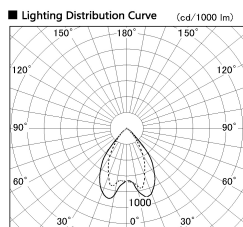

Item no. DD068-8050DW8030D-AS

Series Name: Asymmetric

With Dark Mirror Reflector

Installation	Recessed mount
Type	Asymmetric
Fixture wattage	78.7W
Beam angle	78 x 64 deg.
Color Temp.	3000K
CRI	Ra>80
Luminous	6423 lm
Body	Die-cast aluminum alloy
Body finish	N/A
Trim finish	White
Reflector finish	Dark Mirror
IP Rate	IP20
Light source	COB module
Input Voltage	AC220~240V
Dimming Type	Non-Dimmable
Certificate	CE, CCC
Cut Hole	150mm

Height (Weight)	Wide flood
78.7W	177 (1.4kg)
58.5W	177 (1.4kg)
55.0W	177 (1.4kg)
42.8W	157 (1.1kg)
36.0W	157 (1.1kg)