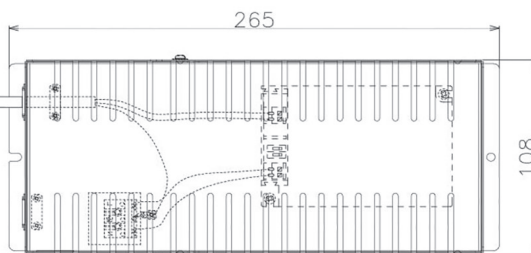

Item no. DD068-8050DW8030D-AS

Series Name: Asymmetric

With Dark Mirror Reflector

Installation	Recessed mount
Type	Asymmetric
Fixture wattage	78.7W
Beam angle	78 x 64 deg.
Color Temp.	3000K
CRI	Ra>80
Luminous	6423 lm
Body	Die-cast aluminum alloy
Body finish	N/A
Trim finish	White
Reflector finish	Dark Mirror
IP Rate	IP20
Light source	COB module
Input Voltage	AC220~240V
Dimming Type	Non-Dimmable
Certificate	CE, CCC
Cut Hole	150mm

Height (Weight)	Wide flood
78.7W	177 (1.4kg)
58.5W	177 (1.4kg)
55.0W	177 (1.4kg)
42.8W	157 (1.1kg)
36.0W	157 (1.1kg)