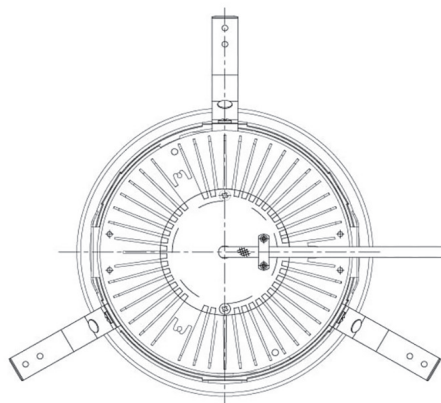

Item no. DD068-8050DW8030D-AS

Series Name: Asymmetric

With Dark Mirror Reflector

Installation	Recessed mount
Type	Asymmetric
Fixture wattage	78.7W
Beam angle	78 x 64 deg.
Color Temp.	3000K
CRI	Ra>80
Luminous	6423 lm
Body	Die-cast aluminum alloy
Body finish	N/A
Trim finish	White
Reflector finish	Dark Mirror
IP Rate	IP20
Light source	COB module
Input Voltage	AC220~240V
Dimming Type	Non-Dimmable
Certificate	CE, CCC
Cut Hole	150mm

Height (Weight)	Wide flood
78.7W	177 (1.4kg)
58.5W	177 (1.4kg)
55.0W	177 (1.4kg)
42.8W	157 (1.1kg)
36.0W	157 (1.1kg)