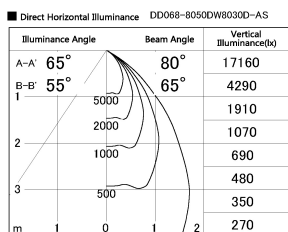

Item no. DD068-8050DW8030D-AS

Series Name: Asymmetric

With Dark Mirror Reflector

Installation	Recessed mount
Type	Asymmetric
Fixture wattage	78.7W
Beam angle	78 x 64 deg.
Color Temp.	3000K
CRI	Ra>80
Luminous	6423 lm
Body	Die-cast aluminum alloy
Body finish	N/A
Trim finish	White
Reflector finish	Dark Mirror
IP Rate	IP20
Light source	COB module
Input Voltage	AC220~240V
Dimming Type	Non-Dimmable
Certificate	CE, CCC
Cut Hole	150mm

Height (Weight)	Wide flood
78.7W	177 (1.4kg)
58.5W	177 (1.4kg)
55.0W	177 (1.4kg)
42.8W	157 (1.1kg)
36.0W	157 (1.1kg)