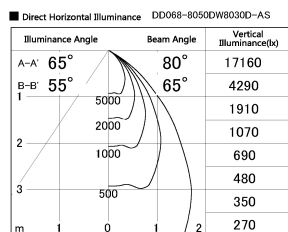

Item no. DD068-8050DW8030D-AS

Series Name: Asymmetric

With Dark Mirror Reflector

Installation	Recessed mount
Type	
Fixture wattage	78.7W
Beam angle	78 x 64 deg.
Color Temp.	3000K
CRI	Ra>80
Luminous	6423 lm
Body	Die-cast aluminum alloy
Body finish	N/A
Trim finish	White
Reflector finish	Dark Mirror
IP Rate	IP20
Light source	COB module
Input Voltage	AC220~240V
Dimming Type	Non-Dimmable
Certificate	CE, CCC
Cut Hole	150mm

Height (Weight)	Wide flood
78.7W	177 (1.4kg)
58.5W	177 (1.4kg)
55.0W	177 (1.4kg)
42.8W	157 (1.1kg)
36.0W	157 (1.1kg)