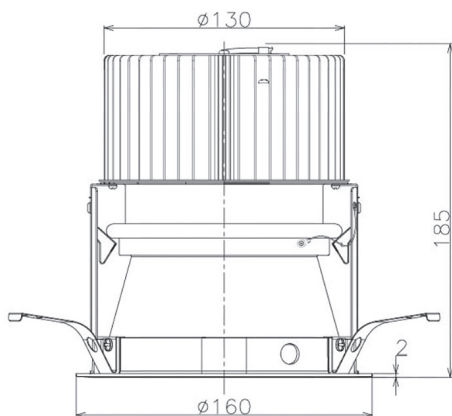

Item no. DD068-8050DW8030D-AS

Series Name: Asymmetric

With Dark Mirror Reflector

Installation	Recessed mount
Type	Asymmetric
Fixture wattage	78.7W
Beam angle	78 x 64 deg.
Color Temp.	3000K
CRI	Ra>80
Luminous	6423 lm
Body	Die-cast aluminum alloy
Body finish	N/A
Trim finish	White
Reflector finish	Dark Mirror
IP Rate	IP20
Light source	COB module
Input Voltage	AC220~240V
Dimming Type	Non-Dimmable
Certificate	CE, CCC
Cut Hole	150mm

Height (Weight)	Wide flood
78.7W	177 (1.4kg)
58.5W	177 (1.4kg)
55.0W	177 (1.4kg)
42.8W	157 (1.1kg)
36.0W	157 (1.1kg)