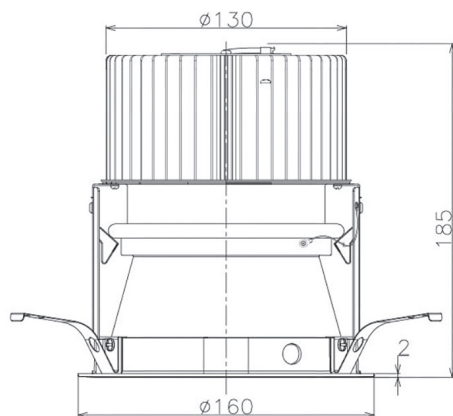

Item no. DD068-8050DW8030D-AS

Series Name: Asymmetric

With Dark Mirror Reflector

Installation	Recessed mount
Type	
Fixture wattage	78.7W
Beam angle	78 x 64 deg.
Color Temp.	3000K
CRI	Ra>80
Luminous	6423 lm
Body	Die-cast aluminum alloy
Body finish	N/A
Trim finish	White
Reflector finish	Dark Mirror
IP Rate	IP20
Light source	COB module
Input Voltage	AC220~240V
Dimming Type	Non-Dimmable
Certificate	CE, CCC
Cut Hole	150mm

Height (Weight)	Wide flood
78.7W	177 (1.4kg)
58.5W	177 (1.4kg)
55.0W	177 (1.4kg)
42.8W	157 (1.1kg)
36.0W	157 (1.1kg)