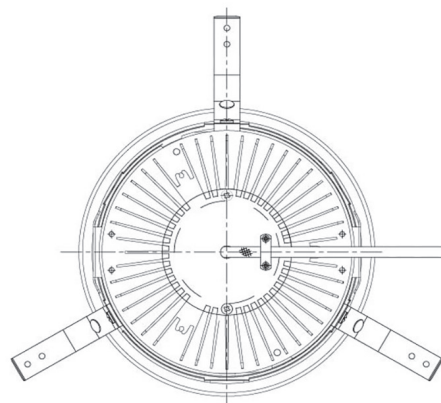

Item no. DD068-8050DW8030D-AS

Series Name: Asymmetric

With Dark Mirror Reflector

Installation	Recessed mount
Type	
Fixture wattage	78.7W
Beam angle	78 x 64 deg.
Color Temp.	3000K
CRI	Ra>80
Luminous	6423 lm
Body	Die-cast aluminum alloy
Body finish	N/A
Trim finish	White
Reflector finish	Dark Mirror
IP Rate	IP20
Light source	COB module
Input Voltage	AC220~240V
Dimming Type	Non-Dimmable
Certificate	CE, CCC
Cut Hole	150mm

Height (Weight)	Wide flood
78.7W	177 (1.4kg)
58.5W	177 (1.4kg)
55.0W	177 (1.4kg)
42.8W	157 (1.1kg)
36.0W	157 (1.1kg)