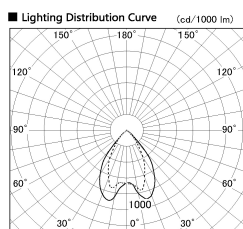

Item no. DD068-8050DW8030D-AS

Series Name: Asymmetric

With Dark Mirror Reflector

Installation	Recessed mount
Type	
Fixture wattage	78.7W
Beam angle	78 x 64 deg.
Color Temp.	3000K
CRI	Ra>80
Luminous	6423 lm
Body	Die-cast aluminum alloy
Body finish	N/A
Trim finish	White
Reflector finish	Dark Mirror
IP Rate	IP20
Light source	COB module
Input Voltage	AC220~240V
Dimming Type	Non-Dimmable
Certificate	CE, CCC
Cut Hole	150mm

Height (Weight)	Wide flood
78.7W	177 (1.4kg)
58.5W	177 (1.4kg)
55.0W	177 (1.4kg)
42.8W	157 (1.1kg)
36.0W	157 (1.1kg)