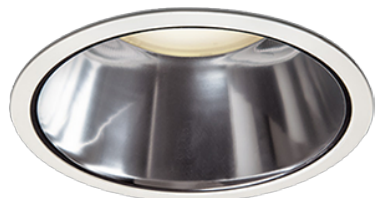

Item no. DD068-8050DW8030D-AS

Series Name: Asymmetric

With Dark Mirror Reflector

Installation	Recessed mount
Type	Asymmetric
Fixture wattage	78.7W
Beam angle	78 x 64 deg.
Color Temp.	3000K
CRI	Ra>80
Luminous	6423 lm
Body	Die-cast aluminum alloy
Body finish	N/A
Trim finish	White
Reflector finish	Dark Mirror
IP Rate	IP20
Light source	COB module
Input Voltage	AC220~240V
Dimming Type	Non-Dimmable
Certificate	CE, CCC
Cut Hole	150mm

Height (Weight)	Wide flood
78.7W	177 (1.4kg)
58.5W	177 (1.4kg)
55.0W	177 (1.4kg)
42.8W	157 (1.1kg)
36.0W	157 (1.1kg)