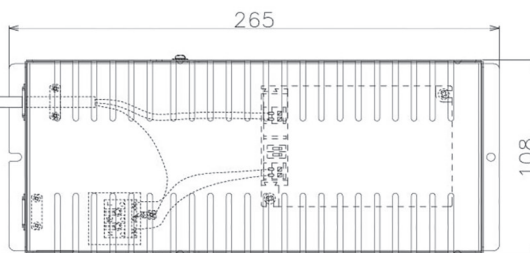

Item no. DD068-8050DW8030D-AS

Series Name: Asymmetric

With Dark Mirror Reflector

Installation	Recessed mount
Type	
Fixture wattage	78.7W
Beam angle	78 x 64 deg.
Color Temp.	3000K
CRI	Ra>80
Luminous	6423 lm
Body	Die-cast aluminum alloy
Body finish	N/A
Trim finish	White
Reflector finish	Dark Mirror
IP Rate	IP20
Light source	COB module
Input Voltage	AC220~240V
Dimming Type	Non-Dimmable
Certificate	CE, CCC
Cut Hole	150mm

Height (Weight)	Wide flood
78.7W	177 (1.4kg)
58.5W	177 (1.4kg)
55.0W	177 (1.4kg)
42.8W	157 (1.1kg)
36.0W	157 (1.1kg)