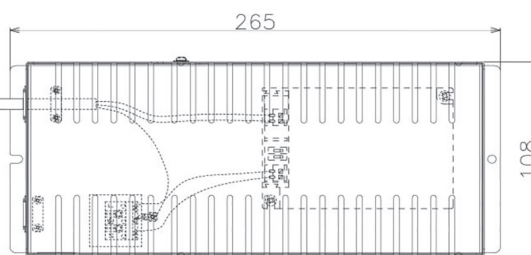

Item no. DD068-8050DW8040D-AS

Series Name: Asymmetric

With Dark Mirror Reflector

■ Direct Horizontal Illuminance DD068-8050DW8040D-AS

Illuminance Angle	Beam Angle	Vertical Illuminance (lx)
A-A' 65°	80°	17680
B-B' 55°	65°	4420
1	5000	1960
2	2000	1100
3	1000	710
	500	490
	360	360
	280	280

Installation	Recessed mount
Type	
Fixture wattage	78.7W
Beam angle	78 x 64 deg.
Color Temp.	4000K
CRI	Ra>80
Luminous	6616 lm
Body	Die-cast aluminum alloy
Body finish	N/A
Trim finish	White
Reflector finish	Dark Mirror
IP Rate	IP20
Light source	COB module
Input Voltage	AC220~240V
Dimming Type	Non-Dimmable
Certificate	CE, CCC
Cut Hole	150mm

Height (Weight)	Wide flood
78.7W	177 (1.4kg)
58.5W	177 (1.4kg)
55.0W	177 (1.4kg)
42.8W	157 (1.1kg)
36.0W	157 (1.1kg)