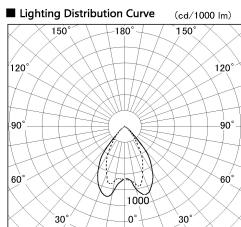

Item no. DD068-8050DW8040D-AS

Series Name: Asymmetric

With Dark Mirror Reflector

■ Direct Horizontal Illuminance DD068-8050DW8040D-AS

Illuminance Angle	Beam Angle	Vertical Illuminance (lx)
A-A' 65°	80°	17680
B-B' 55°	65°	4420
1	5000	1960
2	2000	1100
3	1000	710
	500	490
	360	360
	280	280

Installation	Recessed mount
Type	
Fixture wattage	78.7W
Beam angle	78 x 64 deg.
Color Temp.	4000K
CRI	Ra>80
Luminous	6616 lm
Body	Die-cast aluminum alloy
Body finish	N/A
Trim finish	White
Reflector finish	Dark Mirror
IP Rate	IP20
Light source	COB module
Input Voltage	AC220~240V
Dimming Type	Non-Dimmable
Certificate	CE, CCC
Cut Hole	150mm

Height (Weight)	Wide flood
78.7W	177 (1.4kg)
58.5W	177 (1.4kg)
55.0W	177 (1.4kg)
42.8W	157 (1.1kg)
36.0W	157 (1.1kg)