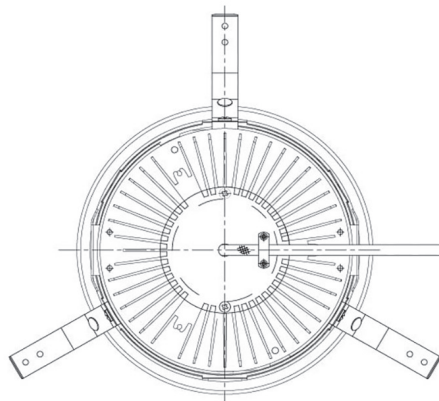

Item no. DD068-8050DW8040D-AS

Series Name: Asymmetric

With Dark Mirror Reflector

■ Direct Horizontal Illuminance DD068-8050DW8040D-AS

Illuminance Angle	Beam Angle	Vertical Illuminance (lx)
A-A' 65°	80°	17680
B-B' 55°	65°	4420
1	5000	1960
2	2000	1100
3	1000	710
	500	490
	360	360
	280	280

Installation	Recessed mount
Type	
Fixture wattage	78.7W
Beam angle	78 x 64 deg.
Color Temp.	4000K
CRI	Ra>80
Luminous	6616 lm
Body	Die-cast aluminum alloy
Body finish	N/A
Trim finish	White
Reflector finish	Dark Mirror
IP Rate	IP20
Light source	COB module
Input Voltage	AC220~240V
Dimming Type	Non-Dimmable
Certificate	CE, CCC
Cut Hole	150mm

Height (Weight)	Wide flood
78.7W	177 (1.4kg)
58.5W	177 (1.4kg)
55.0W	177 (1.4kg)
42.8W	157 (1.1kg)
36.0W	157 (1.1kg)