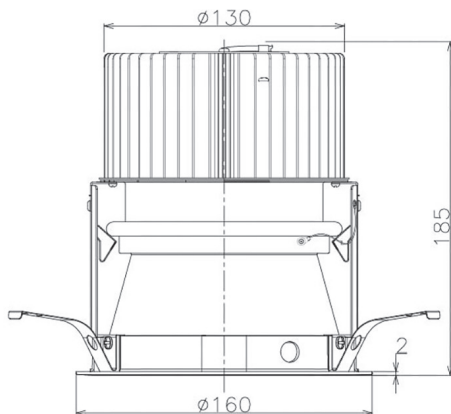

Item no. DD068-8050DW8040D-AS

Series Name: Asymmetric

With Dark Mirror Reflector

■ Direct Horizontal Illuminance DD068-8050DW8040D-AS

Illuminance Angle	Beam Angle	Vertical Illuminance (lx)
A-A' 65°	80°	17680
B-B' 55°	65°	4420
1	5000	1960
2	2000	1100
3	1000	710
	500	490
	360	360
	280	280

Installation	Recessed mount
Type	
Fixture wattage	78.7W
Beam angle	78 x 64 deg.
Color Temp.	4000K
CRI	Ra>80
Luminous	6616 lm
Body	Die-cast aluminum alloy
Body finish	N/A
Trim finish	White
Reflector finish	Dark Mirror
IP Rate	IP20
Light source	COB module
Input Voltage	AC220~240V
Dimming Type	Non-Dimmable
Certificate	CE, CCC
Cut Hole	150mm

Height (Weight)	Wide flood
78.7W	177 (1.4kg)
58.5W	177 (1.4kg)
55.0W	177 (1.4kg)
42.8W	157 (1.1kg)
36.0W	157 (1.1kg)