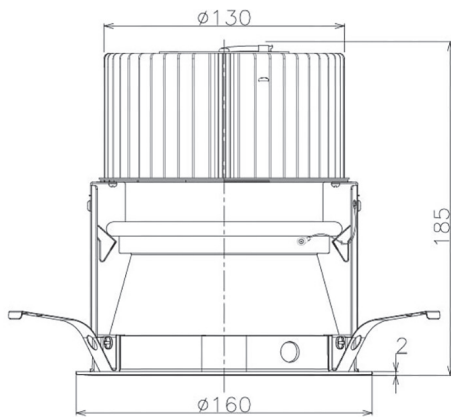

Item no. DD068-8050DW8530D-AS

Series Name: Asymmetric

With Dark Mirror Reflector

Installation	Recessed mount
Type	
Fixture wattage	78.7W
Beam angle	78 x 64 deg.
Color Temp.	3000K
CRI	Ra>85
Luminous	6038 lm
Body	Die-cast aluminum alloy
Body finish	N/A
Trim finish	White
Reflector finish	Dark Mirror
IP Rate	IP20
Light source	COB module
Input Voltage	AC220~240V
Dimming Type	Non-Dimmable
Certificate	CE, CCC
Cut Hole	150mm

Height (Weight)	Wide flood
78.7W	177 (1.4kg)
58.5W	177 (1.4kg)
55.0W	177 (1.4kg)
42.8W	157 (1.1kg)
36.0W	157 (1.1kg)