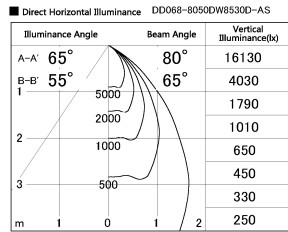

Item no. DD068-8050DW8530D-AS

Series Name: Asymmetric

With Dark Mirror Reflector

Installation	Recessed mount
Type	
Fixture wattage	78.7W
Beam angle	78 x 64 deg.
Color Temp.	3000K
CRI	Ra>85
Luminous	6038 lm
Body	Die-cast aluminum alloy
Body finish	N/A
Trim finish	White
Reflector finish	Dark Mirror
IP Rate	IP20
Light source	COB module
Input Voltage	AC220~240V
Dimming Type	Non-Dimmable
Certificate	CE, CCC
Cut Hole	150mm

Height (Weight)	Wide flood
78.7W	177 (1.4kg)
58.5W	177 (1.4kg)
55.0W	177 (1.4kg)
42.8W	157 (1.1kg)
36.0W	157 (1.1kg)