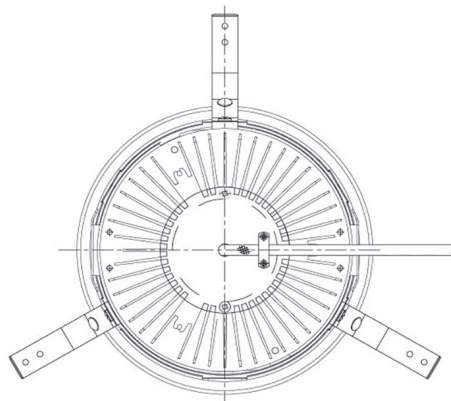

Item no. DD068-8050DW8530D-AS

Series Name: Asymmetric

With Dark Mirror Reflector

Installation	Recessed mount
Type	
Fixture wattage	78.7W
Beam angle	78 x 64 deg.
Color Temp.	3000K
CRI	Ra>85
Luminous	6038 lm
Body	Die-cast aluminum alloy
Body finish	N/A
Trim finish	White
Reflector finish	Dark Mirror
IP Rate	IP20
Light source	COB module
Input Voltage	AC220~240V
Dimming Type	Non-Dimmable
Certificate	CE, CCC
Cut Hole	150mm

Height (Weight)	Wide flood
78.7W	177 (1.4kg)
58.5W	177 (1.4kg)
55.0W	177 (1.4kg)
42.8W	157 (1.1kg)
36.0W	157 (1.1kg)