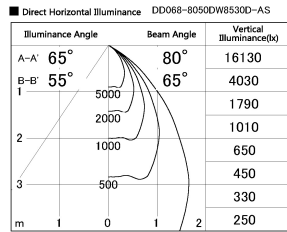

Item no. DD068-8050DW8530D-AS

Series Name: Asymmetric

With Dark Mirror Reflector

Installation	Recessed mount
Type	Asymmetric
Fixture wattage	78.7W
Beam angle	78 x 64 deg.
Color Temp.	3000K
CRI	Ra>85
Luminous	6038 lm
Body	Die-cast aluminum alloy
Body finish	N/A
Trim finish	White
Reflector finish	Dark Mirror
IP Rate	IP20
Light source	COB module
Input Voltage	AC220~240V
Dimming Type	Non-Dimmable
Certificate	CE, CCC
Cut Hole	150mm

Height (Weight)	Wide flood
78.7W	177 (1.4kg)
58.5W	177 (1.4kg)
55.0W	177 (1.4kg)
42.8W	157 (1.1kg)
36.0W	157 (1.1kg)