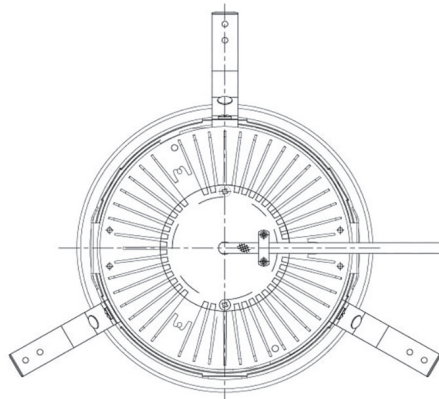

Item no. DD068-8050DW8530D-AS

Series Name: Asymmetric

With Dark Mirror Reflector

Installation	Recessed mount
Type	Asymmetric
Fixture wattage	78.7W
Beam angle	78 x 64 deg.
Color Temp.	3000K
CRI	Ra>85
Luminous	6038 lm
Body	Die-cast aluminum alloy
Body finish	N/A
Trim finish	White
Reflector finish	Dark Mirror
IP Rate	IP20
Light source	COB module
Input Voltage	AC220~240V
Dimming Type	Non-Dimmable
Certificate	CE, CCC
Cut Hole	150mm

Height (Weight)	Wide flood
78.7W	177 (1.4kg)
58.5W	177 (1.4kg)
55.0W	177 (1.4kg)
42.8W	157 (1.1kg)
36.0W	157 (1.1kg)