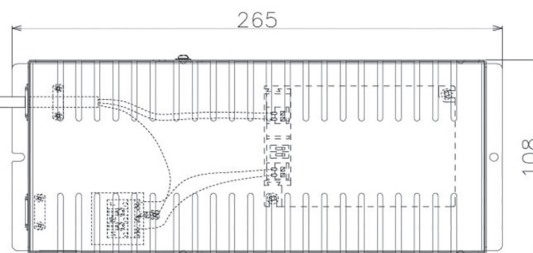

Item no. DD068-8050DW8530D-AS

Series Name: Asymmetric

With Dark Mirror Reflector

Installation	Recessed mount
Type	Asymmetric
Fixture wattage	78.7W
Beam angle	78 x 64 deg.
Color Temp.	3000K
CRI	Ra>85
Luminous	6038 lm
Body	Die-cast aluminum alloy
Body finish	N/A
Trim finish	White
Reflector finish	Dark Mirror
IP Rate	IP20
Light source	COB module
Input Voltage	AC220~240V
Dimming Type	Non-Dimmable
Certificate	CE, CCC
Cut Hole	150mm

Height (Weight)	Wide flood
78.7W	177 (1.4kg)
58.5W	177 (1.4kg)
55.0W	177 (1.4kg)
42.8W	157 (1.1kg)
36.0W	157 (1.1kg)