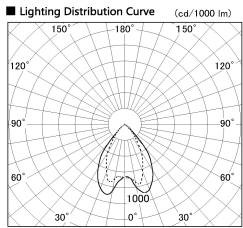

Item no. DD068-8050DW8530D-AS

Series Name: Asymmetric

With Dark Mirror Reflector

Installation	Recessed mount
Type	
Fixture wattage	78.7W
Beam angle	78 x 64 deg.
Color Temp.	3000K
CRI	Ra>85
Luminous	6038 lm
Body	Die-cast aluminum alloy
Body finish	N/A
Trim finish	White
Reflector finish	Dark Mirror
IP Rate	IP20
Light source	COB module
Input Voltage	AC220~240V
Dimming Type	Non-Dimmable
Certificate	CE, CCC
Cut Hole	150mm

Height (Weight)	Wide flood
78.7W	177 (1.4kg)
58.5W	177 (1.4kg)
55.0W	177 (1.4kg)
42.8W	157 (1.1kg)
36.0W	157 (1.1kg)