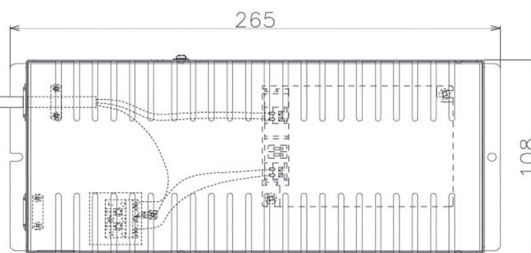

Item no. DD068-8050DW8530D-AS

Series Name: Asymmetric

With Dark Mirror Reflector

Installation	Recessed mount
Type	
Fixture wattage	78.7W
Beam angle	78 x 64 deg.
Color Temp.	3000K
CRI	Ra>85
Luminous	6038 lm
Body	Die-cast aluminum alloy
Body finish	N/A
Trim finish	White
Reflector finish	Dark Mirror
IP Rate	IP20
Light source	COB module
Input Voltage	AC220~240V
Dimming Type	Non-Dimmable
Certificate	CE, CCC
Cut Hole	150mm

Height (Weight)	Wide flood
78.7W	177 (1.4kg)
58.5W	177 (1.4kg)
55.0W	177 (1.4kg)
42.8W	157 (1.1kg)
36.0W	157 (1.1kg)