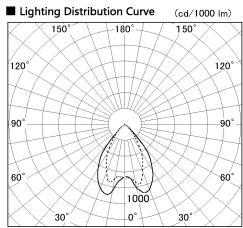

Item no. DD068-8050DW8530D-AS

Series Name: Asymmetric

With Dark Mirror Reflector

Installation	Recessed mount
Type	Asymmetric
Fixture wattage	78.7W
Beam angle	78 x 64 deg.
Color Temp.	3000K
CRI	Ra>85
Luminous	6038 lm
Body	Die-cast aluminum alloy
Body finish	N/A
Trim finish	White
Reflector finish	Dark Mirror
IP Rate	IP20
Light source	COB module
Input Voltage	AC220~240V
Dimming Type	Non-Dimmable
Certificate	CE, CCC
Cut Hole	150mm

Height (Weight)	Wide flood
78.7W	177 (1.4kg)
58.5W	177 (1.4kg)
55.0W	177 (1.4kg)
42.8W	157 (1.1kg)
36.0W	157 (1.1kg)