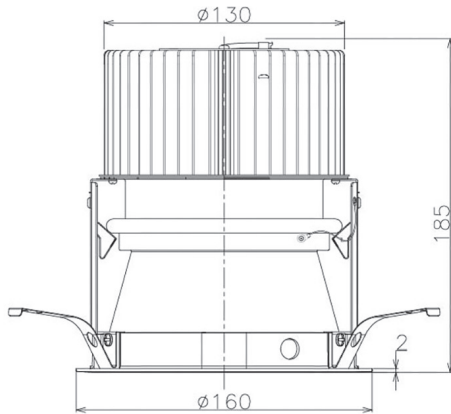

Item no. DD068-8050DW8530D-AS

Series Name: Asymmetric

With Dark Mirror Reflector

Installation	Recessed mount
Type	Asymmetric
Fixture wattage	78.7W
Beam angle	78 x 64 deg.
Color Temp.	3000K
CRI	Ra>85
Luminous	6038 lm
Body	Die-cast aluminum alloy
Body finish	N/A
Trim finish	White
Reflector finish	Dark Mirror
IP Rate	IP20
Light source	COB module
Input Voltage	AC220~240V
Dimming Type	Non-Dimmable
Certificate	CE, CCC
Cut Hole	150mm

Height (Weight)	Wide flood
78.7W	177 (1.4kg)
58.5W	177 (1.4kg)
55.0W	177 (1.4kg)
42.8W	157 (1.1kg)
36.0W	157 (1.1kg)