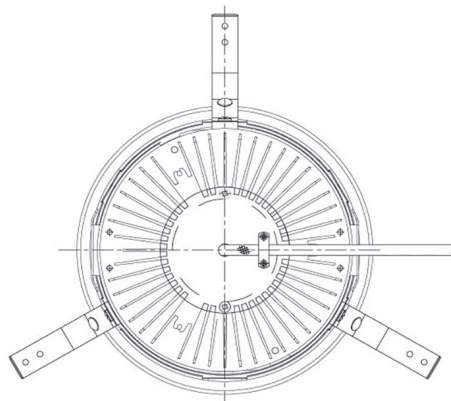

Item no. DD068-8050DW8535D-AS

Series Name: Asymmetric

With Dark Mirror Reflector

Installation	Recessed mount
Type	
Fixture wattage	78.7W
Beam angle	78 x 64 deg.
Color Temp.	3500K
CRI	Ra>85
Luminous	6158 lm
Body	Die-cast aluminum alloy
Body finish	N/A
Trim finish	White
Reflector finish	Dark Mirror
IP Rate	IP20
Light source	COB module
Input Voltage	AC220~240V
Dimming Type	Non-Dimmable
Certificate	CE, CCC
Cut Hole	150mm

Height (Weight)	Wide flood
78.7W	177 (1.4kg)
58.5W	177 (1.4kg)
55.0W	177 (1.4kg)
42.8W	157 (1.1kg)
36.0W	157 (1.1kg)