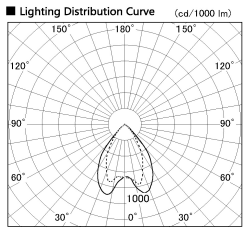

Item no. DD068-8050DW8535D-AS

Series Name: Asymmetric

With Dark Mirror Reflector

Installation	Recessed mount
Type	
Fixture wattage	78.7W
Beam angle	78 x 64 deg.
Color Temp.	3500K
CRI	Ra>85
Luminous	6158 lm
Body	Die-cast aluminum alloy
Body finish	N/A
Trim finish	White
Reflector finish	Dark Mirror
IP Rate	IP20
Light source	COB module
Input Voltage	AC220~240V
Dimming Type	Non-Dimmable
Certificate	CE, CCC
Cut Hole	150mm

Height (Weight)	Wide flood
78.7W	177 (1.4kg)
58.5W	177 (1.4kg)
55.0W	177 (1.4kg)
42.8W	157 (1.1kg)
36.0W	157 (1.1kg)