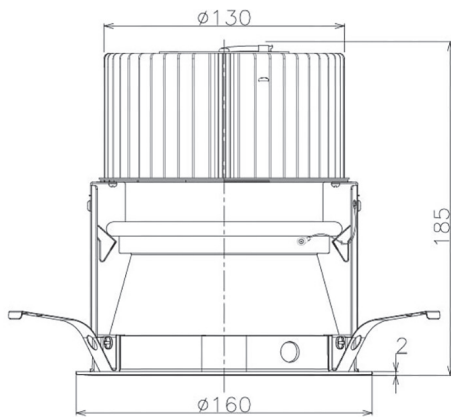

Item no. DD068-8050DW8535D-AS

Series Name: Asymmetric

With Dark Mirror Reflector

Installation	Recessed mount
Type	
Fixture wattage	78.7W
Beam angle	78 x 64 deg.
Color Temp.	3500K
CRI	Ra>85
Luminous	6158 lm
Body	Die-cast aluminum alloy
Body finish	N/A
Trim finish	White
Reflector finish	Dark Mirror
IP Rate	IP20
Light source	COB module
Input Voltage	AC220~240V
Dimming Type	Non-Dimmable
Certificate	CE, CCC
Cut Hole	150mm

Height (Weight)	Wide flood
78.7W	177 (1.4kg)
58.5W	177 (1.4kg)
55.0W	177 (1.4kg)
42.8W	157 (1.1kg)
36.0W	157 (1.1kg)