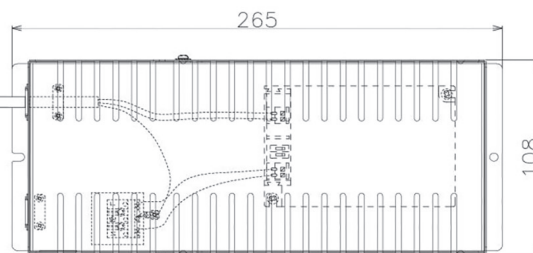

Item no. DD068-8050DW8535D-AS

Series Name: Asymmetric

With Dark Mirror Reflector

Installation	Recessed mount
Type	
Fixture wattage	78.7W
Beam angle	78 x 64 deg.
Color Temp.	3500K
CRI	Ra>85
Luminous	6158 lm
Body	Die-cast aluminum alloy
Body finish	N/A
Trim finish	White
Reflector finish	Dark Mirror
IP Rate	IP20
Light source	COB module
Input Voltage	AC220~240V
Dimming Type	Non-Dimmable
Certificate	CE, CCC
Cut Hole	150mm

Height (Weight)	Wide flood
78.7W	177 (1.4kg)
58.5W	177 (1.4kg)
55.0W	177 (1.4kg)
42.8W	157 (1.1kg)
36.0W	157 (1.1kg)