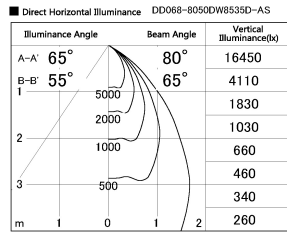

Item no. DD068-8050DW8535D-AS

Series Name: Asymmetric

With Dark Mirror Reflector

Installation	Recessed mount
Type	
Fixture wattage	78.7W
Beam angle	78 x 64 deg.
Color Temp.	3500K
CRI	Ra>85
Luminous	6158 lm
Body	Die-cast aluminum alloy
Body finish	N/A
Trim finish	White
Reflector finish	Dark Mirror
IP Rate	IP20
Light source	COB module
Input Voltage	AC220~240V
Dimming Type	Non-Dimmable
Certificate	CE, CCC
Cut Hole	150mm

Height (Weight)	Wide flood
78.7W	177 (1.4kg)
58.5W	177 (1.4kg)
55.0W	177 (1.4kg)
42.8W	157 (1.1kg)
36.0W	157 (1.1kg)