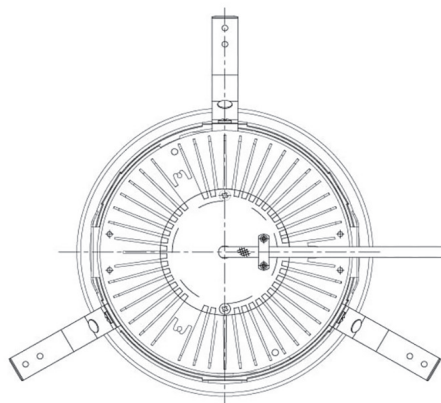

Item no. DD068-8050DW9027D-AS

Series Name: Asymmetric

With Dark Mirror Reflector

|                  |                         |
|------------------|-------------------------|
| Installation     | Recessed mount          |
| Type             | Asymmetric              |
| Fixture wattage  | 78.7W                   |
| Beam angle       | 78 x 64 deg.            |
| Color Temp.      | 2700K                   |
| CRI              | Ra>90                   |
| Luminous         | 5270 lm                 |
| Body             | Die-cast aluminum alloy |
| Body finish      | N/A                     |
| Trim finish      | White                   |
| Reflector finish | Dark Mirror             |
| IP Rate          | IP20                    |
| Light source     | COB module              |
| Input Voltage    | AC220~240V              |
| Dimming Type     | Non-Dimmable            |
| Certificate      | CE, CCC                 |
| Cut Hole         | 150mm                   |

| Height (Weight) | Wide flood  |
|-----------------|-------------|
| 78.7W           | 177 (1.4kg) |
| 58.5W           | 177 (1.4kg) |
| 55.0W           | 177 (1.4kg) |
| 42.8W           | 157 (1.1kg) |
| 36.0W           | 157 (1.1kg) |