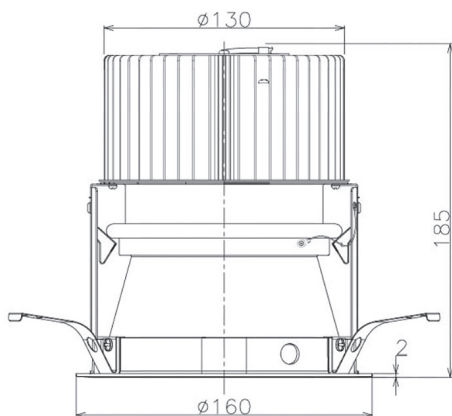

Item no. DD068-8050DW9027D-AS

Series Name: Asymmetric

With Dark Mirror Reflector

|                  |                         |
|------------------|-------------------------|
| Installation     | Recessed mount          |
| Type             | Asymmetric              |
| Fixture wattage  | 78.7W                   |
| Beam angle       | 78 x 64 deg.            |
| Color Temp.      | 2700K                   |
| CRI              | Ra>90                   |
| Luminous         | 5270 lm                 |
| Body             | Die-cast aluminum alloy |
| Body finish      | N/A                     |
| Trim finish      | White                   |
| Reflector finish | Dark Mirror             |
| IP Rate          | IP20                    |
| Light source     | COB module              |
| Input Voltage    | AC220~240V              |
| Dimming Type     | Non-Dimmable            |
| Certificate      | CE, CCC                 |
| Cut Hole         | 150mm                   |

| Height (Weight) | Wide flood  |
|-----------------|-------------|
| 78.7W           | 177 (1.4kg) |
| 58.5W           | 177 (1.4kg) |
| 55.0W           | 177 (1.4kg) |
| 42.8W           | 157 (1.1kg) |
| 36.0W           | 157 (1.1kg) |