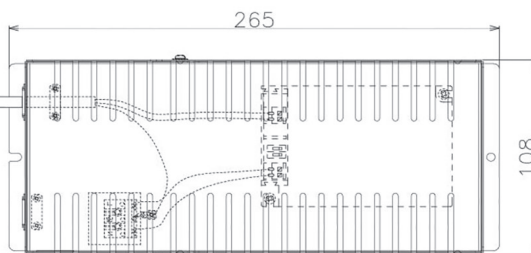

Item no. DD068-8050DW9027D-AS

Series Name: Asymmetric

With Dark Mirror Reflector

|                  |                         |
|------------------|-------------------------|
| Installation     | Recessed mount          |
| Type             | Asymmetric              |
| Fixture wattage  | 78.7W                   |
| Beam angle       | 78 x 64 deg.            |
| Color Temp.      | 2700K                   |
| CRI              | Ra>90                   |
| Luminous         | 5270 lm                 |
| Body             | Die-cast aluminum alloy |
| Body finish      | N/A                     |
| Trim finish      | White                   |
| Reflector finish | Dark Mirror             |
| IP Rate          | IP20                    |
| Light source     | COB module              |
| Input Voltage    | AC220~240V              |
| Dimming Type     | Non-Dimmable            |
| Certificate      | CE, CCC                 |
| Cut Hole         | 150mm                   |

| Height (Weight) | Wide flood  |
|-----------------|-------------|
| 78.7W           | 177 (1.4kg) |
| 58.5W           | 177 (1.4kg) |
| 55.0W           | 177 (1.4kg) |
| 42.8W           | 157 (1.1kg) |
| 36.0W           | 157 (1.1kg) |