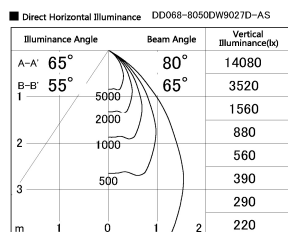

Item no. DD068-8050DW9027D-AS

Series Name: Asymmetric

With Dark Mirror Reflector

|                  |                         |
|------------------|-------------------------|
| Installation     | Recessed mount          |
| Type             | Asymmetric              |
| Fixture wattage  | 78.7W                   |
| Beam angle       | 78 x 64 deg.            |
| Color Temp.      | 2700K                   |
| CRI              | Ra>90                   |
| Luminous         | 5270 lm                 |
| Body             | Die-cast aluminum alloy |
| Body finish      | N/A                     |
| Trim finish      | White                   |
| Reflector finish | Dark Mirror             |
| IP Rate          | IP20                    |
| Light source     | COB module              |
| Input Voltage    | AC220~240V              |
| Dimming Type     | Non-Dimmable            |
| Certificate      | CE, CCC                 |
| Cut Hole         | 150mm                   |

| Height (Weight) | Wide flood  |
|-----------------|-------------|
| 78.7W           | 177 (1.4kg) |
| 58.5W           | 177 (1.4kg) |
| 55.0W           | 177 (1.4kg) |
| 42.8W           | 157 (1.1kg) |
| 36.0W           | 157 (1.1kg) |