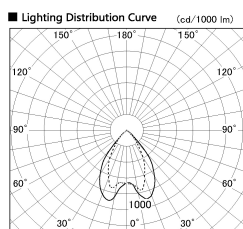

Item no. DD068-8050DW9027D-AS

Series Name: Asymmetric

With Dark Mirror Reflector

|                  |                         |
|------------------|-------------------------|
| Installation     | Recessed mount          |
| Type             | Asymmetric              |
| Fixture wattage  | 78.7W                   |
| Beam angle       | 78 x 64 deg.            |
| Color Temp.      | 2700K                   |
| CRI              | Ra>90                   |
| Luminous         | 5270 lm                 |
| Body             | Die-cast aluminum alloy |
| Body finish      | N/A                     |
| Trim finish      | White                   |
| Reflector finish | Dark Mirror             |
| IP Rate          | IP20                    |
| Light source     | COB module              |
| Input Voltage    | AC220~240V              |
| Dimming Type     | Non-Dimmable            |
| Certificate      | CE, CCC                 |
| Cut Hole         | 150mm                   |

| Height (Weight) | Wide flood  |
|-----------------|-------------|
| 78.7W           | 177 (1.4kg) |
| 58.5W           | 177 (1.4kg) |
| 55.0W           | 177 (1.4kg) |
| 42.8W           | 157 (1.1kg) |
| 36.0W           | 157 (1.1kg) |