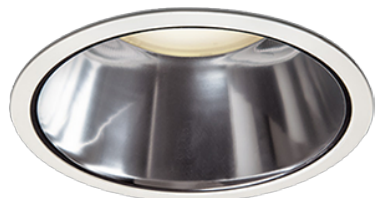

Item no. DD068-8050DW9027D-AS

Series Name: Asymmetric

With Dark Mirror Reflector

|                  |                         |
|------------------|-------------------------|
| Installation     | Recessed mount          |
| Type             | Asymmetric              |
| Fixture wattage  | 78.7W                   |
| Beam angle       | 78 x 64 deg.            |
| Color Temp.      | 2700K                   |
| CRI              | Ra>90                   |
| Luminous         | 5270 lm                 |
| Body             | Die-cast aluminum alloy |
| Body finish      | N/A                     |
| Trim finish      | White                   |
| Reflector finish | Dark Mirror             |
| IP Rate          | IP20                    |
| Light source     | COB module              |
| Input Voltage    | AC220~240V              |
| Dimming Type     | Non-Dimmable            |
| Certificate      | CE, CCC                 |
| Cut Hole         | 150mm                   |

| Height (Weight) | Wide flood  |
|-----------------|-------------|
| 78.7W           | 177 (1.4kg) |
| 58.5W           | 177 (1.4kg) |
| 55.0W           | 177 (1.4kg) |
| 42.8W           | 157 (1.1kg) |
| 36.0W           | 157 (1.1kg) |