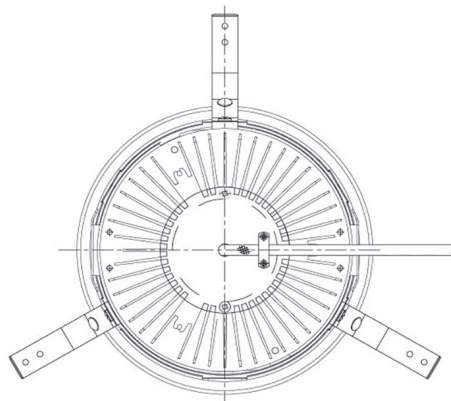

Item no. DD068-8050DW9030D-AS

Series Name: Asymmetric

With Dark Mirror Reflector

Installation	Recessed mount
Type	
Fixture wattage	78.7W
Beam angle	78 x 64 deg.
Color Temp.	3000K
CRI	Ra>90
Luminous	5490 lm
Body	Die-cast aluminum alloy
Body finish	N/A
Trim finish	White
Reflector finish	Dark Mirror
IP Rate	IP20
Light source	COB module
Input Voltage	AC220~240V
Dimming Type	Non-Dimmable
Certificate	CE, CCC
Cut Hole	150mm

Height (Weight)	Wide flood
78.7W	177 (1.4kg)
58.5W	177 (1.4kg)
55.0W	177 (1.4kg)
42.8W	157 (1.1kg)
36.0W	157 (1.1kg)