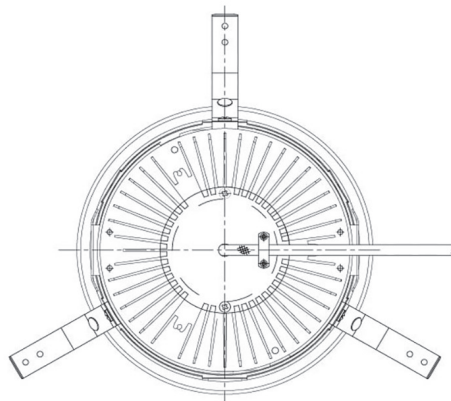

Item no. DD068-8050DW9030D-AS

Series Name: Asymmetric

With Dark Mirror Reflector

Installation	Recessed mount
Type	Asymmetric
Fixture wattage	78.7W
Beam angle	78 x 64 deg.
Color Temp.	3000K
CRI	Ra>90
Luminous	5490 lm
Body	Die-cast aluminum alloy
Body finish	N/A
Trim finish	White
Reflector finish	Dark Mirror
IP Rate	IP20
Light source	COB module
Input Voltage	AC220~240V
Dimming Type	Non-Dimmable
Certificate	CE, CCC
Cut Hole	150mm

Height (Weight)	Wide flood
78.7W	177 (1.4kg)
58.5W	177 (1.4kg)
55.0W	177 (1.4kg)
42.8W	157 (1.1kg)
36.0W	157 (1.1kg)