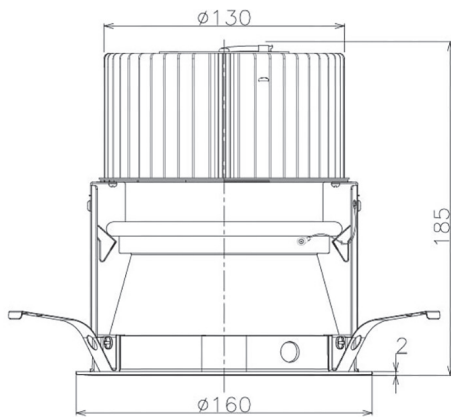

Item no. DD068-8050DW9030D-AS

Series Name: Asymmetric

With Dark Mirror Reflector

Installation	Recessed mount
Type	
Fixture wattage	78.7W
Beam angle	78 x 64 deg.
Color Temp.	3000K
CRI	Ra>90
Luminous	5490 lm
Body	Die-cast aluminum alloy
Body finish	N/A
Trim finish	White
Reflector finish	Dark Mirror
IP Rate	IP20
Light source	COB module
Input Voltage	AC220~240V
Dimming Type	Non-Dimmable
Certificate	CE, CCC
Cut Hole	150mm

Height (Weight)	Wide flood
78.7W	177 (1.4kg)
58.5W	177 (1.4kg)
55.0W	177 (1.4kg)
42.8W	157 (1.1kg)
36.0W	157 (1.1kg)