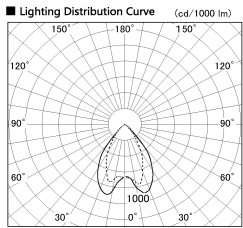

Item no. DD068-8050DW9030D-AS

Series Name: Asymmetric

With Dark Mirror Reflector

Installation	Recessed mount
Type	Asymmetric
Fixture wattage	78.7W
Beam angle	78 x 64 deg.
Color Temp.	3000K
CRI	Ra>90
Luminous	5490 lm
Body	Die-cast aluminum alloy
Body finish	N/A
Trim finish	White
Reflector finish	Dark Mirror
IP Rate	IP20
Light source	COB module
Input Voltage	AC220~240V
Dimming Type	Non-Dimmable
Certificate	CE, CCC
Cut Hole	150mm

Height (Weight)	Wide flood
78.7W	177 (1.4kg)
58.5W	177 (1.4kg)
55.0W	177 (1.4kg)
42.8W	157 (1.1kg)
36.0W	157 (1.1kg)