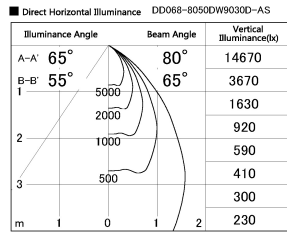

Item no. DD068-8050DW9030D-AS

Series Name: Asymmetric

With Dark Mirror Reflector

Installation	Recessed mount
Type	
Fixture wattage	78.7W
Beam angle	78 x 64 deg.
Color Temp.	3000K
CRI	Ra>90
Luminous	5490 lm
Body	Die-cast aluminum alloy
Body finish	N/A
Trim finish	White
Reflector finish	Dark Mirror
IP Rate	IP20
Light source	COB module
Input Voltage	AC220~240V
Dimming Type	Non-Dimmable
Certificate	CE, CCC
Cut Hole	150mm

Height (Weight)	Wide flood
78.7W	177 (1.4kg)
58.5W	177 (1.4kg)
55.0W	177 (1.4kg)
42.8W	157 (1.1kg)
36.0W	157 (1.1kg)