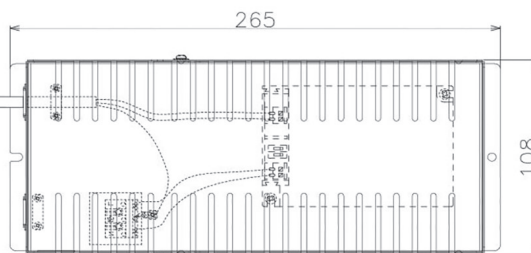

Item no. DD068-8050DW9030D-AS

Series Name: Asymmetric

With Dark Mirror Reflector

Installation	Recessed mount
Type	Asymmetric
Fixture wattage	78.7W
Beam angle	78 x 64 deg.
Color Temp.	3000K
CRI	Ra>90
Luminous	5490 lm
Body	Die-cast aluminum alloy
Body finish	N/A
Trim finish	White
Reflector finish	Dark Mirror
IP Rate	IP20
Light source	COB module
Input Voltage	AC220~240V
Dimming Type	Non-Dimmable
Certificate	CE, CCC
Cut Hole	150mm

Height (Weight)	Wide flood
78.7W	177 (1.4kg)
58.5W	177 (1.4kg)
55.0W	177 (1.4kg)
42.8W	157 (1.1kg)
36.0W	157 (1.1kg)