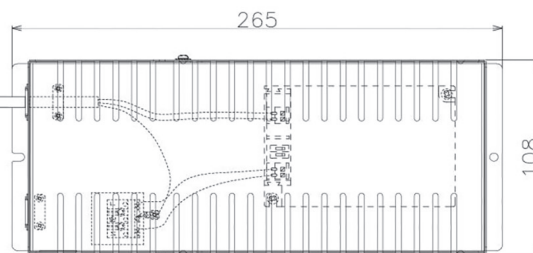

Item no. DD068-8050DW9030D-AS

Series Name: Asymmetric

With Dark Mirror Reflector

Installation	Recessed mount
Type	
Fixture wattage	78.7W
Beam angle	78 x 64 deg.
Color Temp.	3000K
CRI	Ra>90
Luminous	5490 lm
Body	Die-cast aluminum alloy
Body finish	N/A
Trim finish	White
Reflector finish	Dark Mirror
IP Rate	IP20
Light source	COB module
Input Voltage	AC220~240V
Dimming Type	Non-Dimmable
Certificate	CE, CCC
Cut Hole	150mm

Height (Weight)	Wide flood
78.7W	177 (1.4kg)
58.5W	177 (1.4kg)
55.0W	177 (1.4kg)
42.8W	157 (1.1kg)
36.0W	157 (1.1kg)