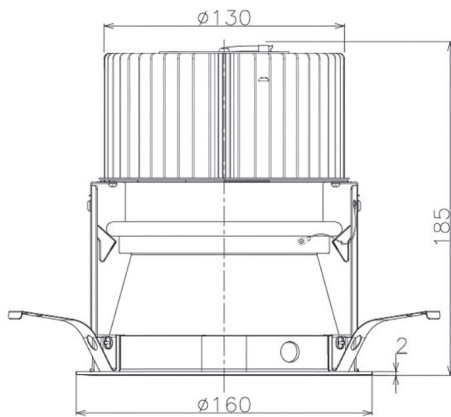

Item no. DD068-8050DW9030D-AS

Series Name: Asymmetric

With Dark Mirror Reflector

Installation	Recessed mount
Type	Asymmetric
Fixture wattage	78.7W
Beam angle	78 x 64 deg.
Color Temp.	3000K
CRI	Ra>90
Luminous	5490 lm
Body	Die-cast aluminum alloy
Body finish	N/A
Trim finish	White
Reflector finish	Dark Mirror
IP Rate	IP20
Light source	COB module
Input Voltage	AC220~240V
Dimming Type	Non-Dimmable
Certificate	CE, CCC
Cut Hole	150mm

Height (Weight)	Wide flood
78.7W	177 (1.4kg)
58.5W	177 (1.4kg)
55.0W	177 (1.4kg)
42.8W	157 (1.1kg)
36.0W	157 (1.1kg)