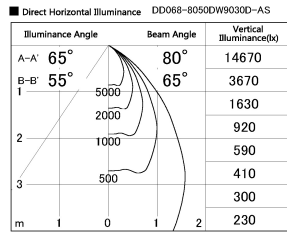

Item no. DD068-8050DW9030D-AS

Series Name: Asymmetric

With Dark Mirror Reflector

Installation	Recessed mount
Type	Asymmetric
Fixture wattage	78.7W
Beam angle	78 x 64 deg.
Color Temp.	3000K
CRI	Ra>90
Luminous	5490 lm
Body	Die-cast aluminum alloy
Body finish	N/A
Trim finish	White
Reflector finish	Dark Mirror
IP Rate	IP20
Light source	COB module
Input Voltage	AC220~240V
Dimming Type	Non-Dimmable
Certificate	CE, CCC
Cut Hole	150mm

Height (Weight)	Wide flood
78.7W	177 (1.4kg)
58.5W	177 (1.4kg)
55.0W	177 (1.4kg)
42.8W	157 (1.1kg)
36.0W	157 (1.1kg)