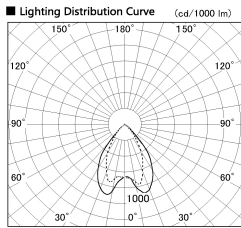

Item no. DD068-8050DW9030D-AS

Series Name: Asymmetric

With Dark Mirror Reflector

Installation	Recessed mount
Type	
Fixture wattage	78.7W
Beam angle	78 x 64 deg.
Color Temp.	3000K
CRI	Ra>90
Luminous	5490 lm
Body	Die-cast aluminum alloy
Body finish	N/A
Trim finish	White
Reflector finish	Dark Mirror
IP Rate	IP20
Light source	COB module
Input Voltage	AC220~240V
Dimming Type	Non-Dimmable
Certificate	CE, CCC
Cut Hole	150mm

Height (Weight)	Wide flood
78.7W	177 (1.4kg)
58.5W	177 (1.4kg)
55.0W	177 (1.4kg)
42.8W	157 (1.1kg)
36.0W	157 (1.1kg)