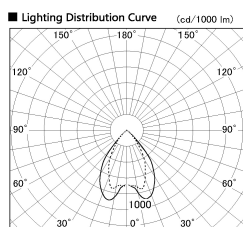

Item no. DD068-8050MW8027D-AS

Series Name: Asymmetric

Installation	Recessed mount
Type	
Fixture wattage	78.7W
Beam angle	78 x 64 deg.
Color Temp.	2700K
CRI	Ra>80
Luminous	6830 lm
Body	Die-cast aluminum alloy
Body finish	N/A
Trim finish	White
Reflector finish	Mirror
IP Rate	IP20
Light source	COB module
Input Voltage	AC220~240V
Dimming Type	Non-Dimmable
Certificate	CE, CCC
Cut Hole	150mm

Height (Weight)	Wide flood
78.7W	177 (1.4kg)
58.5W	177 (1.4kg)
55.0W	177 (1.4kg)
42.8W	157 (1.1kg)
36.0W	157 (1.1kg)