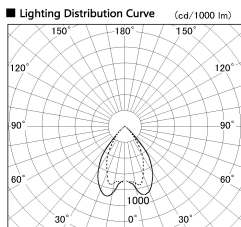

Item no. DD068-8050MW8027D-AS

Series Name: Asymmetric

Installation	Recessed mount
Type	Asymmetric
Fixture wattage	78.7W
Beam angle	78 x 64 deg.
Color Temp.	2700K
CRI	Ra>80
Luminous	6830 lm
Body	Die-cast aluminum alloy
Body finish	N/A
Trim finish	White
Reflector finish	Mirror
IP Rate	IP20
Light source	COB module
Input Voltage	AC220~240V
Dimming Type	Non-Dimmable
Certificate	CE, CCC
Cut Hole	150mm

Height (Weight)	Wide flood
78.7W	177 (1.4kg)
58.5W	177 (1.4kg)
55.0W	177 (1.4kg)
42.8W	157 (1.1kg)
36.0W	157 (1.1kg)