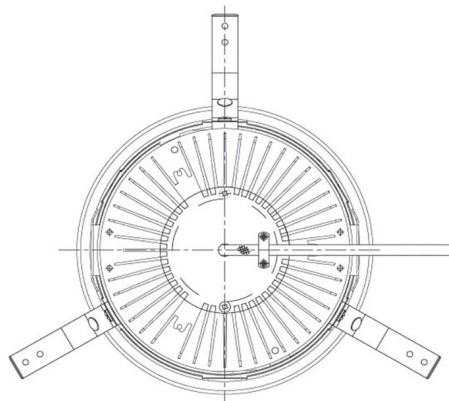

Item no. DD068-8050MW8027D-AS

Series Name: Asymmetric

Installation	Recessed mount
Type	Asymmetric
Fixture wattage	78.7W
Beam angle	78 x 64 deg.
Color Temp.	2700K
CRI	Ra>80
Luminous	6830 lm
Body	Die-cast aluminum alloy
Body finish	N/A
Trim finish	White
Reflector finish	Mirror
IP Rate	IP20
Light source	COB module
Input Voltage	AC220~240V
Dimming Type	Non-Dimmable
Certificate	CE, CCC
Cut Hole	150mm

Height (Weight)	Wide flood
78.7W	177 (1.4kg)
58.5W	177 (1.4kg)
55.0W	177 (1.4kg)
42.8W	157 (1.1kg)
36.0W	157 (1.1kg)