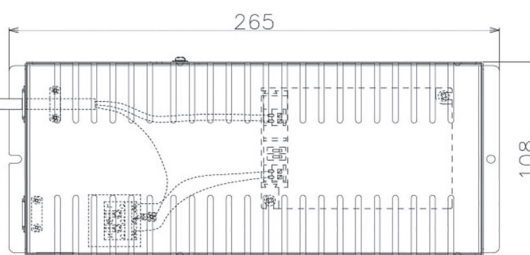

Item no. DD068-8050MW8027D-AS

Series Name: Asymmetric

Installation	Recessed mount
Type	
Fixture wattage	78.7W
Beam angle	78 x 64 deg.
Color Temp.	2700K
CRI	Ra>80
Luminous	6830 lm
Body	Die-cast aluminum alloy
Body finish	N/A
Trim finish	White
Reflector finish	Mirror
IP Rate	IP20
Light source	COB module
Input Voltage	AC220~240V
Dimming Type	Non-Dimmable
Certificate	CE, CCC
Cut Hole	150mm

Height (Weight)	Wide flood
78.7W	177 (1.4kg)
58.5W	177 (1.4kg)
55.0W	177 (1.4kg)
42.8W	157 (1.1kg)
36.0W	157 (1.1kg)