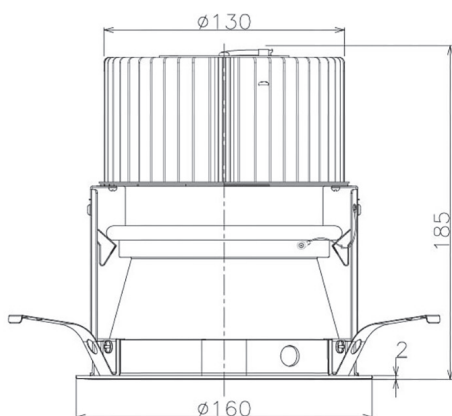

Item no. DD068-8050MW8027D-AS

Series Name: Asymmetric

Installation	Recessed mount
Type	
Fixture wattage	78.7W
Beam angle	78 x 64 deg.
Color Temp.	2700K
CRI	Ra>80
Luminous	6830 lm
Body	Die-cast aluminum alloy
Body finish	N/A
Trim finish	White
Reflector finish	Mirror
IP Rate	IP20
Light source	COB module
Input Voltage	AC220~240V
Dimming Type	Non-Dimmable
Certificate	CE, CCC
Cut Hole	150mm

Height (Weight)	Wide flood
78.7W	177 (1.4kg)
58.5W	177 (1.4kg)
55.0W	177 (1.4kg)
42.8W	157 (1.1kg)
36.0W	157 (1.1kg)