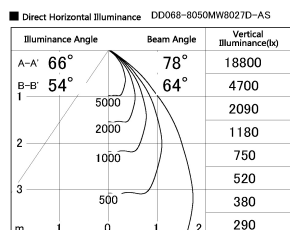

Item no. DD068-8050MW8027D-AS

Series Name: Asymmetric

Installation	Recessed mount
Type	
Fixture wattage	78.7W
Beam angle	78 x 64 deg.
Color Temp.	2700K
CRI	Ra>80
Luminous	6830 lm
Body	Die-cast aluminum alloy
Body finish	N/A
Trim finish	White
Reflector finish	Mirror
IP Rate	IP20
Light source	COB module
Input Voltage	AC220~240V
Dimming Type	Non-Dimmable
Certificate	CE, CCC
Cut Hole	150mm

Height (Weight)	Wide flood
78.7W	177 (1.4kg)
58.5W	177 (1.4kg)
55.0W	177 (1.4kg)
42.8W	157 (1.1kg)
36.0W	157 (1.1kg)