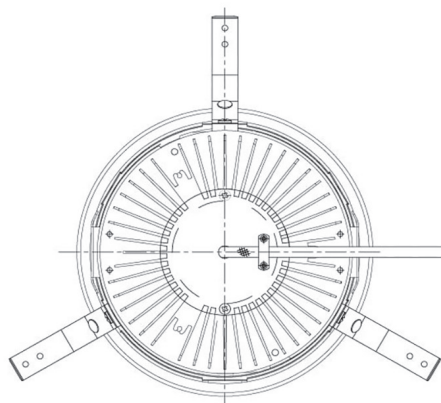

Item no. DD068-8050MW8027D-AS

Series Name: Asymmetric

Installation	Recessed mount
Type	
Fixture wattage	78.7W
Beam angle	78 x 64 deg.
Color Temp.	2700K
CRI	Ra>80
Luminous	6830 lm
Body	Die-cast aluminum alloy
Body finish	N/A
Trim finish	White
Reflector finish	Mirror
IP Rate	IP20
Light source	COB module
Input Voltage	AC220~240V
Dimming Type	Non-Dimmable
Certificate	CE, CCC
Cut Hole	150mm

Height (Weight)	Wide flood
78.7W	177 (1.4kg)
58.5W	177 (1.4kg)
55.0W	177 (1.4kg)
42.8W	157 (1.1kg)
36.0W	157 (1.1kg)