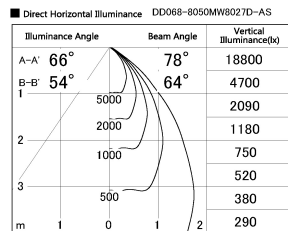

Item no. DD068-8050MW8027D-AS

Series Name: Asymmetric

Installation	Recessed mount
Type	Asymmetric
Fixture wattage	78.7W
Beam angle	78 x 64 deg.
Color Temp.	2700K
CRI	Ra>80
Luminous	6830 lm
Body	Die-cast aluminum alloy
Body finish	N/A
Trim finish	White
Reflector finish	Mirror
IP Rate	IP20
Light source	COB module
Input Voltage	AC220~240V
Dimming Type	Non-Dimmable
Certificate	CE, CCC
Cut Hole	150mm

Height (Weight)	Wide flood
78.7W	177 (1.4kg)
58.5W	177 (1.4kg)
55.0W	177 (1.4kg)
42.8W	157 (1.1kg)
36.0W	157 (1.1kg)