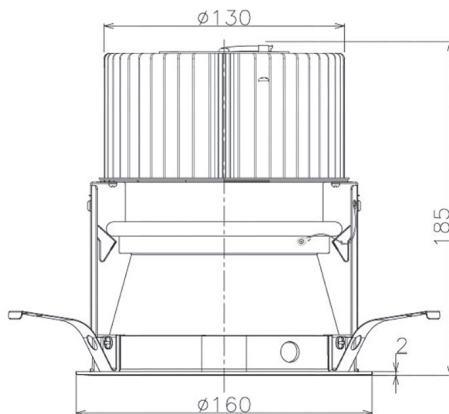

Item no. DD068-8050MW8027D-AS

Series Name: Asymmetric

Installation	Recessed mount
Type	Asymmetric
Fixture wattage	78.7W
Beam angle	78 x 64 deg.
Color Temp.	2700K
CRI	Ra>80
Luminous	6830 lm
Body	Die-cast aluminum alloy
Body finish	N/A
Trim finish	White
Reflector finish	Mirror
IP Rate	IP20
Light source	COB module
Input Voltage	AC220~240V
Dimming Type	Non-Dimmable
Certificate	CE, CCC
Cut Hole	150mm

Height (Weight)	Wide flood
78.7W	177 (1.4kg)
58.5W	177 (1.4kg)
55.0W	177 (1.4kg)
42.8W	157 (1.1kg)
36.0W	157 (1.1kg)