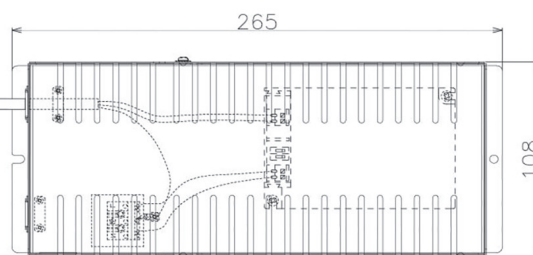

Item no. DD068-8050MW8027D-AS

Series Name: Asymmetric

Installation	Recessed mount
Type	Asymmetric
Fixture wattage	78.7W
Beam angle	78 x 64 deg.
Color Temp.	2700K
CRI	Ra>80
Luminous	6830 lm
Body	Die-cast aluminum alloy
Body finish	N/A
Trim finish	White
Reflector finish	Mirror
IP Rate	IP20
Light source	COB module
Input Voltage	AC220~240V
Dimming Type	Non-Dimmable
Certificate	CE, CCC
Cut Hole	150mm

Height (Weight)	Wide flood
78.7W	177 (1.4kg)
58.5W	177 (1.4kg)
55.0W	177 (1.4kg)
42.8W	157 (1.1kg)
36.0W	157 (1.1kg)