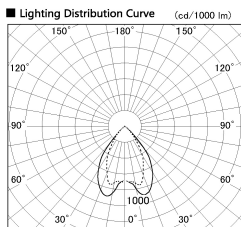

Item no. DD068-8050MW8030D-AS

Series Name: Asymmetric

Installation	Recessed mount
Type	
Fixture wattage	78.7W
Beam angle	78 x 64 deg.
Color Temp.	3000K
CRI	Ra>80
Luminous	7115 lm
Body	Die-cast aluminum alloy
Body finish	N/A
Trim finish	White
Reflector finish	Mirror
IP Rate	IP20
Light source	COB module
Input Voltage	AC220~240V
Dimming Type	Non-Dimmable
Certificate	CE, CCC
Cut Hole	150mm

Height (Weight)	Wide flood
78.7W	177 (1.4kg)
58.5W	177 (1.4kg)
55.0W	177 (1.4kg)
42.8W	157 (1.1kg)
36.0W	157 (1.1kg)