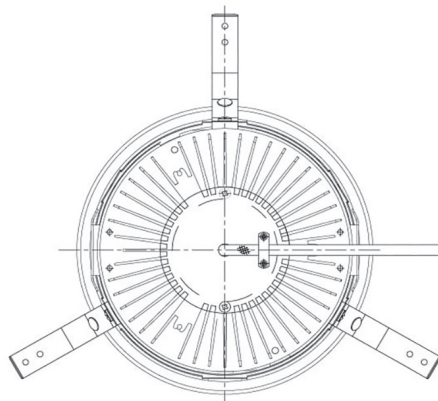

Item no. DD068-8050MW8030D-AS

Series Name: Asymmetric

Installation	Recessed mount
Type	
Fixture wattage	78.7W
Beam angle	78 x 64 deg.
Color Temp.	3000K
CRI	Ra>80
Luminous	7115 lm
Body	Die-cast aluminum alloy
Body finish	N/A
Trim finish	White
Reflector finish	Mirror
IP Rate	IP20
Light source	COB module
Input Voltage	AC220~240V
Dimming Type	Non-Dimmable
Certificate	CE, CCC
Cut Hole	150mm

Height (Weight)	Wide flood
78.7W	177 (1.4kg)
58.5W	177 (1.4kg)
55.0W	177 (1.4kg)
42.8W	157 (1.1kg)
36.0W	157 (1.1kg)