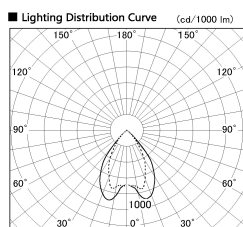

Item no. DD068-8050MW8030D-AS

Series Name: Asymmetric

Installation	Recessed mount
Type	Asymmetric
Fixture wattage	78.7W
Beam angle	78 x 64 deg.
Color Temp.	3000K
CRI	Ra>80
Luminous	7115 lm
Body	Die-cast aluminum alloy
Body finish	N/A
Trim finish	White
Reflector finish	Mirror
IP Rate	IP20
Light source	COB module
Input Voltage	AC220~240V
Dimming Type	Non-Dimmable
Certificate	CE, CCC
Cut Hole	150mm

Height (Weight)	Wide flood
78.7W	177 (1.4kg)
58.5W	177 (1.4kg)
55.0W	177 (1.4kg)
42.8W	157 (1.1kg)
36.0W	157 (1.1kg)