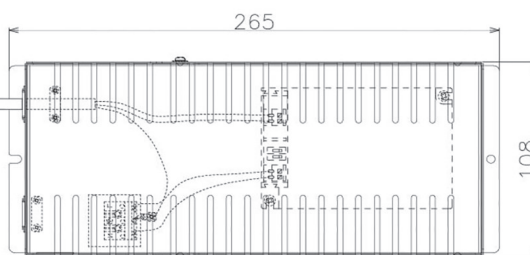

Item no. DD068-8050MW8030D-AS

Series Name: Asymmetric

Installation	Recessed mount
Type	Asymmetric
Fixture wattage	78.7W
Beam angle	78 x 64 deg.
Color Temp.	3000K
CRI	Ra>80
Luminous	7115 lm
Body	Die-cast aluminum alloy
Body finish	N/A
Trim finish	White
Reflector finish	Mirror
IP Rate	IP20
Light source	COB module
Input Voltage	AC220~240V
Dimming Type	Non-Dimmable
Certificate	CE, CCC
Cut Hole	150mm

Height (Weight)	Wide flood
78.7W	177 (1.4kg)
58.5W	177 (1.4kg)
55.0W	177 (1.4kg)
42.8W	157 (1.1kg)
36.0W	157 (1.1kg)