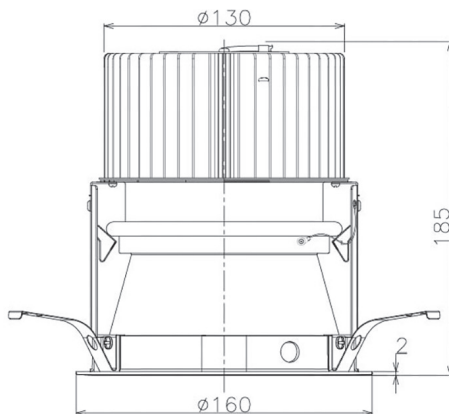

Item no. DD068-8050MW8030D-AS

Series Name: Asymmetric

Installation	Recessed mount
Type	
Fixture wattage	78.7W
Beam angle	78 x 64 deg.
Color Temp.	3000K
CRI	Ra>80
Luminous	7115 lm
Body	Die-cast aluminum alloy
Body finish	N/A
Trim finish	White
Reflector finish	Mirror
IP Rate	IP20
Light source	COB module
Input Voltage	AC220~240V
Dimming Type	Non-Dimmable
Certificate	CE, CCC
Cut Hole	150mm

Height (Weight)	Wide flood
78.7W	177 (1.4kg)
58.5W	177 (1.4kg)
55.0W	177 (1.4kg)
42.8W	157 (1.1kg)
36.0W	157 (1.1kg)