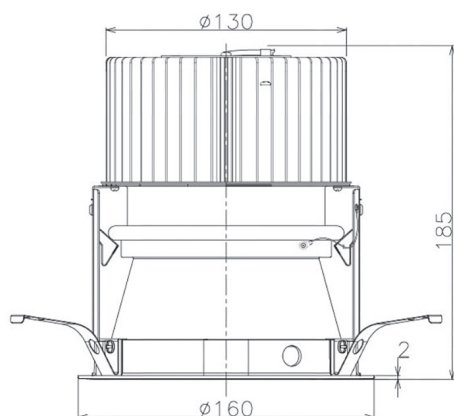

Item no. DD068-8050MW8030D-AS

Series Name: Asymmetric

Installation	Recessed mount
Type	Asymmetric
Fixture wattage	78.7W
Beam angle	78 x 64 deg.
Color Temp.	3000K
CRI	Ra>80
Luminous	7115 lm
Body	Die-cast aluminum alloy
Body finish	N/A
Trim finish	White
Reflector finish	Mirror
IP Rate	IP20
Light source	COB module
Input Voltage	AC220~240V
Dimming Type	Non-Dimmable
Certificate	CE, CCC
Cut Hole	150mm

Height (Weight)	Wide flood
78.7W	177 (1.4kg)
58.5W	177 (1.4kg)
55.0W	177 (1.4kg)
42.8W	157 (1.1kg)
36.0W	157 (1.1kg)