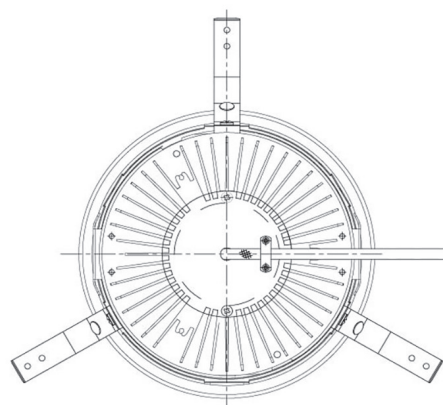

Item no. DD068-8050MW8030D-AS

Series Name: Asymmetric

Installation	Recessed mount
Type	Asymmetric
Fixture wattage	78.7W
Beam angle	78 x 64 deg.
Color Temp.	3000K
CRI	Ra>80
Luminous	7115 lm
Body	Die-cast aluminum alloy
Body finish	N/A
Trim finish	White
Reflector finish	Mirror
IP Rate	IP20
Light source	COB module
Input Voltage	AC220~240V
Dimming Type	Non-Dimmable
Certificate	CE, CCC
Cut Hole	150mm

Height (Weight)	Wide flood
78.7W	177 (1.4kg)
58.5W	177 (1.4kg)
55.0W	177 (1.4kg)
42.8W	157 (1.1kg)
36.0W	157 (1.1kg)