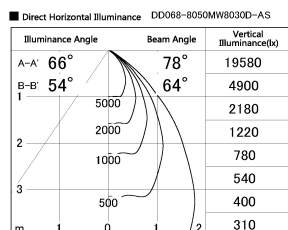

Item no. DD068-8050MW8030D-AS

Series Name: Asymmetric

Installation	Recessed mount
Type	Asymmetric
Fixture wattage	78.7W
Beam angle	78 x 64 deg.
Color Temp.	3000K
CRI	Ra>80
Luminous	7115 lm
Body	Die-cast aluminum alloy
Body finish	N/A
Trim finish	White
Reflector finish	Mirror
IP Rate	IP20
Light source	COB module
Input Voltage	AC220~240V
Dimming Type	Non-Dimmable
Certificate	CE, CCC
Cut Hole	150mm

Height (Weight)	Wide flood
78.7W	177 (1.4kg)
58.5W	177 (1.4kg)
55.0W	177 (1.4kg)
42.8W	157 (1.1kg)
36.0W	157 (1.1kg)