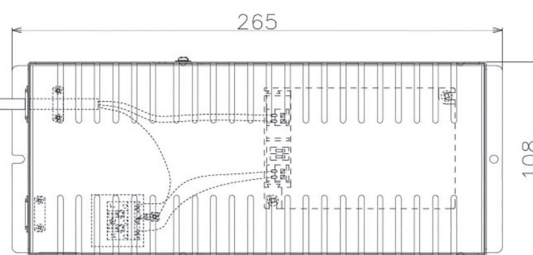

Item no. DD068-8050MW8030D-AS

Series Name: Asymmetric

Installation	Recessed mount
Type	
Fixture wattage	78.7W
Beam angle	78 x 64 deg.
Color Temp.	3000K
CRI	Ra>80
Luminous	7115 lm
Body	Die-cast aluminum alloy
Body finish	N/A
Trim finish	White
Reflector finish	Mirror
IP Rate	IP20
Light source	COB module
Input Voltage	AC220~240V
Dimming Type	Non-Dimmable
Certificate	CE, CCC
Cut Hole	150mm

Height (Weight)	Wide flood
78.7W	177 (1.4kg)
58.5W	177 (1.4kg)
55.0W	177 (1.4kg)
42.8W	157 (1.1kg)
36.0W	157 (1.1kg)