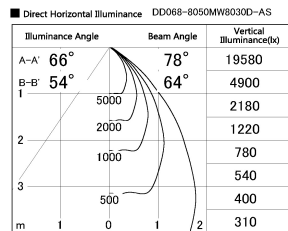

Item no. DD068-8050MW8030D-AS

Series Name: Asymmetric

Installation	Recessed mount
Type	
Fixture wattage	78.7W
Beam angle	78 x 64 deg.
Color Temp.	3000K
CRI	Ra>80
Luminous	7115 lm
Body	Die-cast aluminum alloy
Body finish	N/A
Trim finish	White
Reflector finish	Mirror
IP Rate	IP20
Light source	COB module
Input Voltage	AC220~240V
Dimming Type	Non-Dimmable
Certificate	CE, CCC
Cut Hole	150mm

Height (Weight)	Wide flood
78.7W	177 (1.4kg)
58.5W	177 (1.4kg)
55.0W	177 (1.4kg)
42.8W	157 (1.1kg)
36.0W	157 (1.1kg)