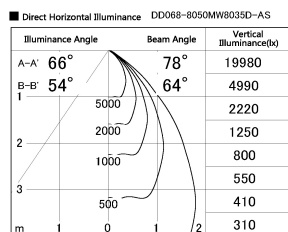

Item no. DD068-8050MW8035D-AS

Series Name: Asymmetric

Installation	Recessed mount
Type	
Fixture wattage	78.7W
Beam angle	78 x 64 deg.
Color Temp.	3500K
CRI	Ra>80
Luminous	7257 lm
Body	Die-cast aluminum alloy
Body finish	N/A
Trim finish	White
Reflector finish	Mirror
IP Rate	IP20
Light source	COB module
Input Voltage	AC220~240V
Dimming Type	Non-Dimmable
Certificate	CE, CCC
Cut Hole	150mm

Height (Weight)	Wide flood
78.7W	177 (1.4kg)
58.5W	177 (1.4kg)
55.0W	177 (1.4kg)
42.8W	157 (1.1kg)
36.0W	157 (1.1kg)