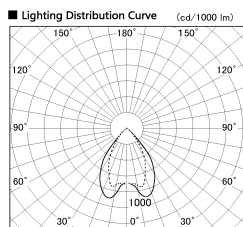

Item no. DD068-8050MW8035D-AS

Series Name: Asymmetric

Installation	Recessed mount
Type	
Fixture wattage	78.7W
Beam angle	78 x 64 deg.
Color Temp.	3500K
CRI	Ra>80
Luminous	7257 lm
Body	Die-cast aluminum alloy
Body finish	N/A
Trim finish	White
Reflector finish	Mirror
IP Rate	IP20
Light source	COB module
Input Voltage	AC220~240V
Dimming Type	Non-Dimmable
Certificate	CE, CCC
Cut Hole	150mm

Height (Weight)	Wide flood
78.7W	177 (1.4kg)
58.5W	177 (1.4kg)
55.0W	177 (1.4kg)
42.8W	157 (1.1kg)
36.0W	157 (1.1kg)