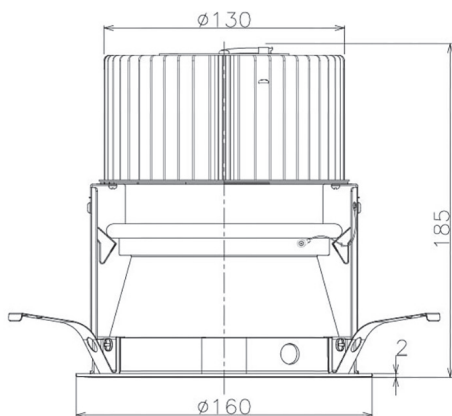

Item no. DD068-8050MW8035D-AS

Series Name: Asymmetric

Installation	Recessed mount
Type	
Fixture wattage	78.7W
Beam angle	78 x 64 deg.
Color Temp.	3500K
CRI	Ra>80
Luminous	7257 lm
Body	Die-cast aluminum alloy
Body finish	N/A
Trim finish	White
Reflector finish	Mirror
IP Rate	IP20
Light source	COB module
Input Voltage	AC220~240V
Dimming Type	Non-Dimmable
Certificate	CE, CCC
Cut Hole	150mm

Height (Weight)	Wide flood
78.7W	177 (1.4kg)
58.5W	177 (1.4kg)
55.0W	177 (1.4kg)
42.8W	157 (1.1kg)
36.0W	157 (1.1kg)