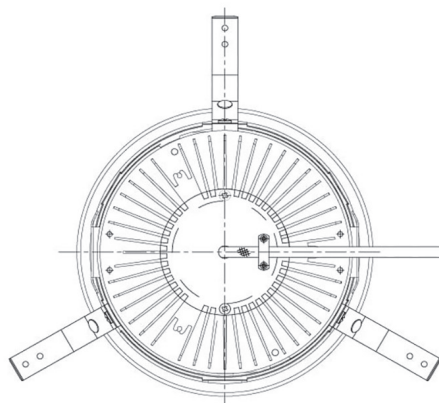

Item no. DD068-8050MW8035D-AS

Series Name: Asymmetric

Installation	Recessed mount
Type	
Fixture wattage	78.7W
Beam angle	78 x 64 deg.
Color Temp.	3500K
CRI	Ra>80
Luminous	7257 lm
Body	Die-cast aluminum alloy
Body finish	N/A
Trim finish	White
Reflector finish	Mirror
IP Rate	IP20
Light source	COB module
Input Voltage	AC220~240V
Dimming Type	Non-Dimmable
Certificate	CE, CCC
Cut Hole	150mm

Height (Weight)	Wide flood
78.7W	177 (1.4kg)
58.5W	177 (1.4kg)
55.0W	177 (1.4kg)
42.8W	157 (1.1kg)
36.0W	157 (1.1kg)