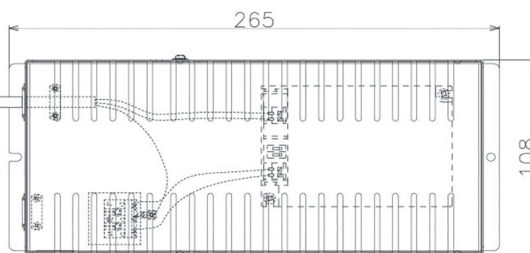

Item no. DD068-8050MW8035D-AS

Series Name: Asymmetric

Installation	Recessed mount
Type	
Fixture wattage	78.7W
Beam angle	78 x 64 deg.
Color Temp.	3500K
CRI	Ra>80
Luminous	7257 lm
Body	Die-cast aluminum alloy
Body finish	N/A
Trim finish	White
Reflector finish	Mirror
IP Rate	IP20
Light source	COB module
Input Voltage	AC220~240V
Dimming Type	Non-Dimmable
Certificate	CE, CCC
Cut Hole	150mm

Height (Weight)	Wide flood
78.7W	177 (1.4kg)
58.5W	177 (1.4kg)
55.0W	177 (1.4kg)
42.8W	157 (1.1kg)
36.0W	157 (1.1kg)