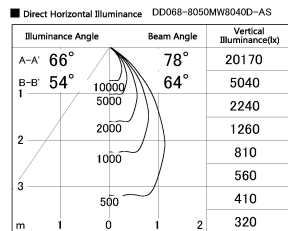

Item no. DD068-8050MW8040D-AS

Series Name: Asymmetric

Installation	Recessed mount
Type	
Fixture wattage	78.7W
Beam angle	78 x 64 deg.
Color Temp.	4000K
CRI	Ra>80
Luminous	7328 lm
Body	Die-cast aluminum alloy
Body finish	N/A
Trim finish	White
Reflector finish	Mirror
IP Rate	IP20
Light source	COB module
Input Voltage	AC220~240V
Dimming Type	Non-Dimmable
Certificate	CE, CCC
Cut Hole	150mm

Height (Weight)	Wide flood
78.7W	177 (1.4kg)
58.5W	177 (1.4kg)
55.0W	177 (1.4kg)
42.8W	157 (1.1kg)
36.0W	157 (1.1kg)