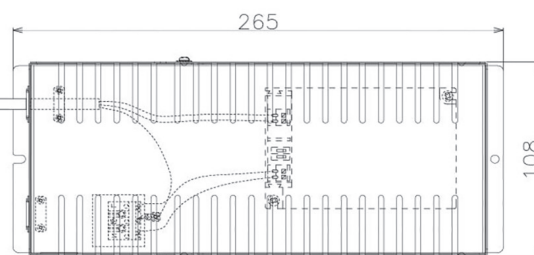

Item no. DD068-8050MW8040D-AS

Series Name: Asymmetric

Installation	Recessed mount
Type	
Fixture wattage	78.7W
Beam angle	78 x 64 deg.
Color Temp.	4000K
CRI	Ra>80
Luminous	7328 lm
Body	Die-cast aluminum alloy
Body finish	N/A
Trim finish	White
Reflector finish	Mirror
IP Rate	IP20
Light source	COB module
Input Voltage	AC220~240V
Dimming Type	Non-Dimmable
Certificate	CE, CCC
Cut Hole	150mm

Height (Weight)	Wide flood
78.7W	177 (1.4kg)
58.5W	177 (1.4kg)
55.0W	177 (1.4kg)
42.8W	157 (1.1kg)
36.0W	157 (1.1kg)