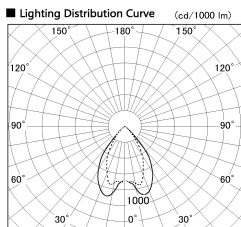

Item no. DD068-8050MW8040D-AS

Series Name: Asymmetric

Installation	Recessed mount
Type	
Fixture wattage	78.7W
Beam angle	78 x 64 deg.
Color Temp.	4000K
CRI	Ra>80
Luminous	7328 lm
Body	Die-cast aluminum alloy
Body finish	N/A
Trim finish	White
Reflector finish	Mirror
IP Rate	IP20
Light source	COB module
Input Voltage	AC220~240V
Dimming Type	Non-Dimmable
Certificate	CE, CCC
Cut Hole	150mm

Height (Weight)	Wide flood
78.7W	177 (1.4kg)
58.5W	177 (1.4kg)
55.0W	177 (1.4kg)
42.8W	157 (1.1kg)
36.0W	157 (1.1kg)