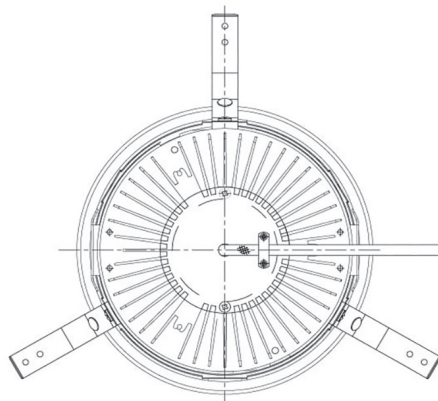

Item no. DD068-8050MW8040D-AS

Series Name: Asymmetric

Installation	Recessed mount
Type	
Fixture wattage	78.7W
Beam angle	78 x 64 deg.
Color Temp.	4000K
CRI	Ra>80
Luminous	7328 lm
Body	Die-cast aluminum alloy
Body finish	N/A
Trim finish	White
Reflector finish	Mirror
IP Rate	IP20
Light source	COB module
Input Voltage	AC220~240V
Dimming Type	Non-Dimmable
Certificate	CE, CCC
Cut Hole	150mm

Height (Weight)	Wide flood
78.7W	177 (1.4kg)
58.5W	177 (1.4kg)
55.0W	177 (1.4kg)
42.8W	157 (1.1kg)
36.0W	157 (1.1kg)