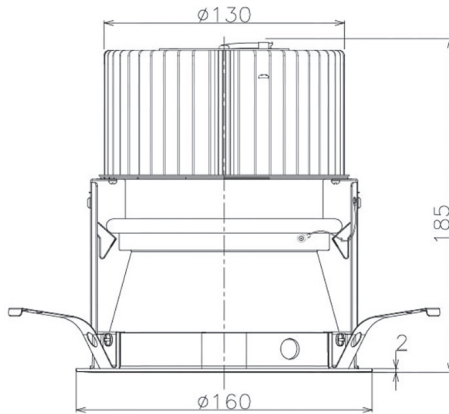

Item no. DD068-8050MW8040D-AS

Series Name: Asymmetric

Installation	Recessed mount
Type	Asymmetric
Fixture wattage	78.7W
Beam angle	78 x 64 deg.
Color Temp.	4000K
CRI	Ra>80
Luminous	7328 lm
Body	Die-cast aluminum alloy
Body finish	N/A
Trim finish	White
Reflector finish	Mirror
IP Rate	IP20
Light source	COB module
Input Voltage	AC220~240V
Dimming Type	Non-Dimmable
Certificate	CE, CCC
Cut Hole	150mm

Height (Weight)	Wide flood
78.7W	177 (1.4kg)
58.5W	177 (1.4kg)
55.0W	177 (1.4kg)
42.8W	157 (1.1kg)
36.0W	157 (1.1kg)