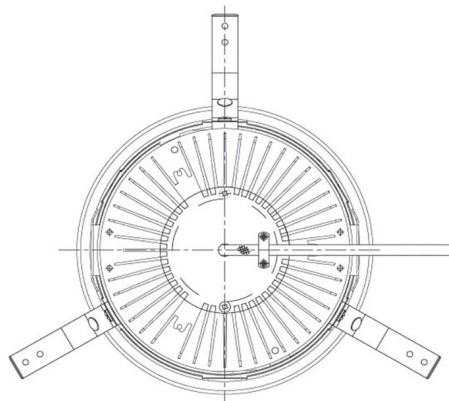

Item no. DD068-8050MW8040D-AS

Series Name: Asymmetric

Installation	Recessed mount
Type	Asymmetric
Fixture wattage	78.7W
Beam angle	78 x 64 deg.
Color Temp.	4000K
CRI	Ra>80
Luminous	7328 lm
Body	Die-cast aluminum alloy
Body finish	N/A
Trim finish	White
Reflector finish	Mirror
IP Rate	IP20
Light source	COB module
Input Voltage	AC220~240V
Dimming Type	Non-Dimmable
Certificate	CE, CCC
Cut Hole	150mm

Height (Weight)	Wide flood
78.7W	177 (1.4kg)
58.5W	177 (1.4kg)
55.0W	177 (1.4kg)
42.8W	157 (1.1kg)
36.0W	157 (1.1kg)