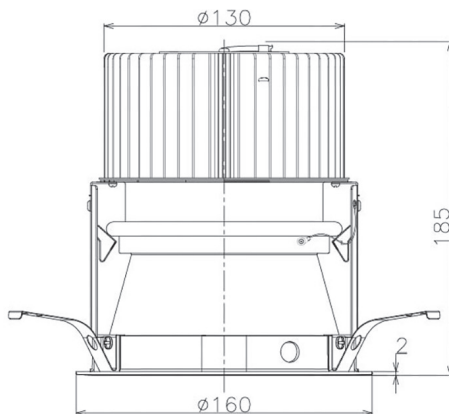

Item no. DD068-8050MW8040D-AS

Series Name: Asymmetric

Installation	Recessed mount
Type	
Fixture wattage	78.7W
Beam angle	78 x 64 deg.
Color Temp.	4000K
CRI	Ra>80
Luminous	7328 lm
Body	Die-cast aluminum alloy
Body finish	N/A
Trim finish	White
Reflector finish	Mirror
IP Rate	IP20
Light source	COB module
Input Voltage	AC220~240V
Dimming Type	Non-Dimmable
Certificate	CE, CCC
Cut Hole	150mm

Height (Weight)	Wide flood
78.7W	177 (1.4kg)
58.5W	177 (1.4kg)
55.0W	177 (1.4kg)
42.8W	157 (1.1kg)
36.0W	157 (1.1kg)