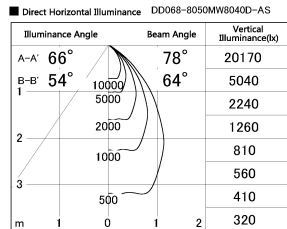

Item no. DD068-8050MW8040D-AS

Series Name: Asymmetric

Installation	Recessed mount
Type	Asymmetric
Fixture wattage	78.7W
Beam angle	78 x 64 deg.
Color Temp.	4000K
CRI	Ra>80
Luminous	7328 lm
Body	Die-cast aluminum alloy
Body finish	N/A
Trim finish	White
Reflector finish	Mirror
IP Rate	IP20
Light source	COB module
Input Voltage	AC220~240V
Dimming Type	Non-Dimmable
Certificate	CE, CCC
Cut Hole	150mm

Height (Weight)	Wide flood
78.7W	177 (1.4kg)
58.5W	177 (1.4kg)
55.0W	177 (1.4kg)
42.8W	157 (1.1kg)
36.0W	157 (1.1kg)