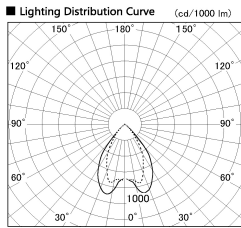

Item no. DD068-8050MW8040D-AS

Series Name: Asymmetric

Installation	Recessed mount
Type	Asymmetric
Fixture wattage	78.7W
Beam angle	78 x 64 deg.
Color Temp.	4000K
CRI	Ra>80
Luminous	7328 lm
Body	Die-cast aluminum alloy
Body finish	N/A
Trim finish	White
Reflector finish	Mirror
IP Rate	IP20
Light source	COB module
Input Voltage	AC220~240V
Dimming Type	Non-Dimmable
Certificate	CE, CCC
Cut Hole	150mm

Height (Weight)	Wide flood
78.7W	177 (1.4kg)
58.5W	177 (1.4kg)
55.0W	177 (1.4kg)
42.8W	157 (1.1kg)
36.0W	157 (1.1kg)