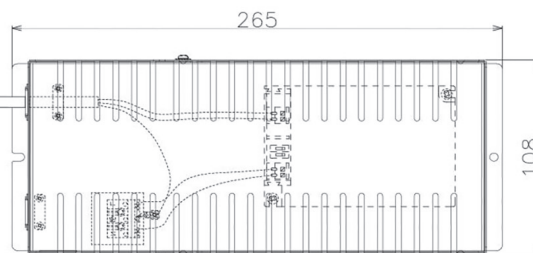

Item no. DD068-8050MW8040D-AS

Series Name: Asymmetric

Installation	Recessed mount
Type	Asymmetric
Fixture wattage	78.7W
Beam angle	78 x 64 deg.
Color Temp.	4000K
CRI	Ra>80
Luminous	7328 lm
Body	Die-cast aluminum alloy
Body finish	N/A
Trim finish	White
Reflector finish	Mirror
IP Rate	IP20
Light source	COB module
Input Voltage	AC220~240V
Dimming Type	Non-Dimmable
Certificate	CE, CCC
Cut Hole	150mm

Height (Weight)	Wide flood
78.7W	177 (1.4kg)
58.5W	177 (1.4kg)
55.0W	177 (1.4kg)
42.8W	157 (1.1kg)
36.0W	157 (1.1kg)