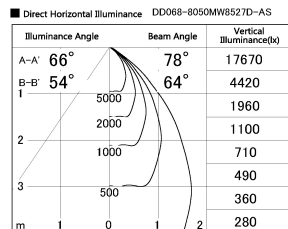

Item no. DD068-8050MW8527D-AS

Series Name: Asymmetric

Installation	Recessed mount
Type	
Fixture wattage	78.7W
Beam angle	78 x 64 deg.
Color Temp.	2700K
CRI	Ra>85
Luminous	6420 lm
Body	Die-cast aluminum alloy
Body finish	N/A
Trim finish	White
Reflector finish	Mirror
IP Rate	IP20
Light source	COB module
Input Voltage	AC220~240V
Dimming Type	Non-Dimmable
Certificate	CE, CCC
Cut Hole	150mm

Height (Weight)	Wide flood
78.7W	177 (1.4kg)
58.5W	177 (1.4kg)
55.0W	177 (1.4kg)
42.8W	157 (1.1kg)
36.0W	157 (1.1kg)