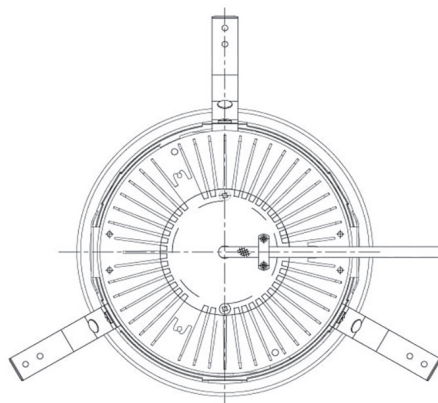

Item no. DD068-8050MW8527D-AS

Series Name: Asymmetric

Installation	Recessed mount
Type	
Fixture wattage	78.7W
Beam angle	78 x 64 deg.
Color Temp.	2700K
CRI	Ra>85
Luminous	6420 lm
Body	Die-cast aluminum alloy
Body finish	N/A
Trim finish	White
Reflector finish	Mirror
IP Rate	IP20
Light source	COB module
Input Voltage	AC220~240V
Dimming Type	Non-Dimmable
Certificate	CE, CCC
Cut Hole	150mm

Height (Weight)	Wide flood
78.7W	177 (1.4kg)
58.5W	177 (1.4kg)
55.0W	177 (1.4kg)
42.8W	157 (1.1kg)
36.0W	157 (1.1kg)