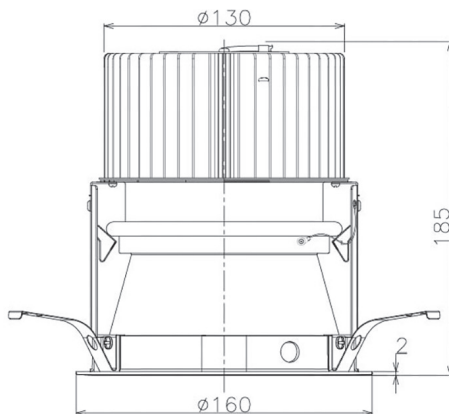

Item no. DD068-8050MW8527D-AS

Series Name: Asymmetric

Installation	Recessed mount
Type	
Fixture wattage	78.7W
Beam angle	78 x 64 deg.
Color Temp.	2700K
CRI	Ra>85
Luminous	6420 lm
Body	Die-cast aluminum alloy
Body finish	N/A
Trim finish	White
Reflector finish	Mirror
IP Rate	IP20
Light source	COB module
Input Voltage	AC220~240V
Dimming Type	Non-Dimmable
Certificate	CE, CCC
Cut Hole	150mm

Height (Weight)	Wide flood
78.7W	177 (1.4kg)
58.5W	177 (1.4kg)
55.0W	177 (1.4kg)
42.8W	157 (1.1kg)
36.0W	157 (1.1kg)