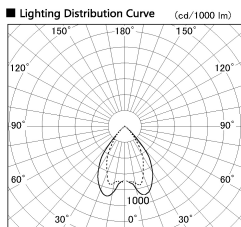

Item no. DD068-8050MW8527D-AS

Series Name: Asymmetric

Installation	Recessed mount
Type	
Fixture wattage	78.7W
Beam angle	78 x 64 deg.
Color Temp.	2700K
CRI	Ra>85
Luminous	6420 lm
Body	Die-cast aluminum alloy
Body finish	N/A
Trim finish	White
Reflector finish	Mirror
IP Rate	IP20
Light source	COB module
Input Voltage	AC220~240V
Dimming Type	Non-Dimmable
Certificate	CE, CCC
Cut Hole	150mm

Height (Weight)	Wide flood
78.7W	177 (1.4kg)
58.5W	177 (1.4kg)
55.0W	177 (1.4kg)
42.8W	157 (1.1kg)
36.0W	157 (1.1kg)