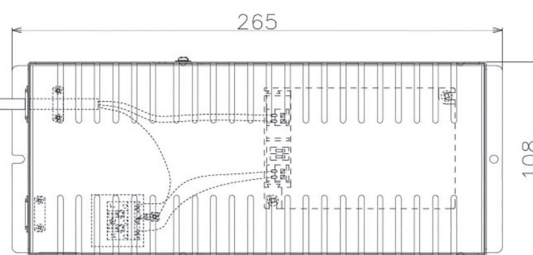

Item no. DD068-8050MW8527D-AS

Series Name: Asymmetric

Installation	Recessed mount
Type	
Fixture wattage	78.7W
Beam angle	78 x 64 deg.
Color Temp.	2700K
CRI	Ra>85
Luminous	6420 lm
Body	Die-cast aluminum alloy
Body finish	N/A
Trim finish	White
Reflector finish	Mirror
IP Rate	IP20
Light source	COB module
Input Voltage	AC220~240V
Dimming Type	Non-Dimmable
Certificate	CE, CCC
Cut Hole	150mm

Height (Weight)	Wide flood
78.7W	177 (1.4kg)
58.5W	177 (1.4kg)
55.0W	177 (1.4kg)
42.8W	157 (1.1kg)
36.0W	157 (1.1kg)