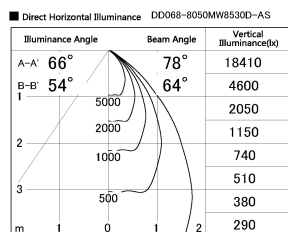

Item no. DD068-8050MW8530D-AS

Series Name: Asymmetric

Installation	Recessed mount
Type	
Fixture wattage	78.7W
Beam angle	78 x 64 deg.
Color Temp.	3000K
CRI	Ra>85
Luminous	6688 lm
Body	Die-cast aluminum alloy
Body finish	N/A
Trim finish	White
Reflector finish	Mirror
IP Rate	IP20
Light source	COB module
Input Voltage	AC220~240V
Dimming Type	Non-Dimmable
Certificate	CE, CCC
Cut Hole	150mm

Height (Weight)	Wide flood
78.7W	177 (1.4kg)
58.5W	177 (1.4kg)
55.0W	177 (1.4kg)
42.8W	157 (1.1kg)
36.0W	157 (1.1kg)