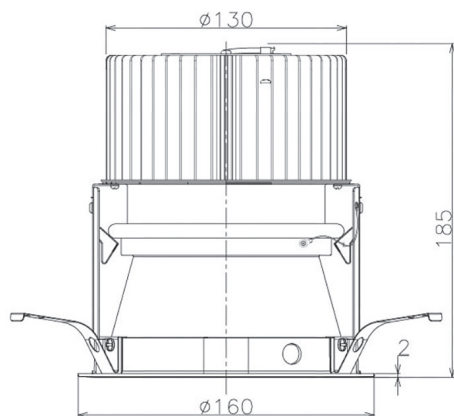

Item no. DD068-8050MW8530D-AS

Series Name: Asymmetric

Installation	Recessed mount
Type	
Fixture wattage	78.7W
Beam angle	78 x 64 deg.
Color Temp.	3000K
CRI	Ra>85
Luminous	6688 lm
Body	Die-cast aluminum alloy
Body finish	N/A
Trim finish	White
Reflector finish	Mirror
IP Rate	IP20
Light source	COB module
Input Voltage	AC220~240V
Dimming Type	Non-Dimmable
Certificate	CE, CCC
Cut Hole	150mm

Height (Weight)	Wide flood
78.7W	177 (1.4kg)
58.5W	177 (1.4kg)
55.0W	177 (1.4kg)
42.8W	157 (1.1kg)
36.0W	157 (1.1kg)