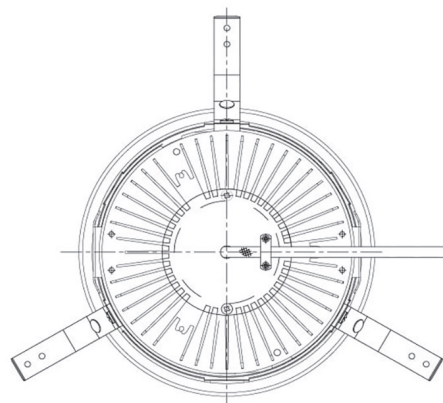

Item no. DD068-8050MW8530D-AS

Series Name: Asymmetric

Installation	Recessed mount
Type	
Fixture wattage	78.7W
Beam angle	78 x 64 deg.
Color Temp.	3000K
CRI	Ra>85
Luminous	6688 lm
Body	Die-cast aluminum alloy
Body finish	N/A
Trim finish	White
Reflector finish	Mirror
IP Rate	IP20
Light source	COB module
Input Voltage	AC220~240V
Dimming Type	Non-Dimmable
Certificate	CE, CCC
Cut Hole	150mm

Height (Weight)	Wide flood
78.7W	177 (1.4kg)
58.5W	177 (1.4kg)
55.0W	177 (1.4kg)
42.8W	157 (1.1kg)
36.0W	157 (1.1kg)