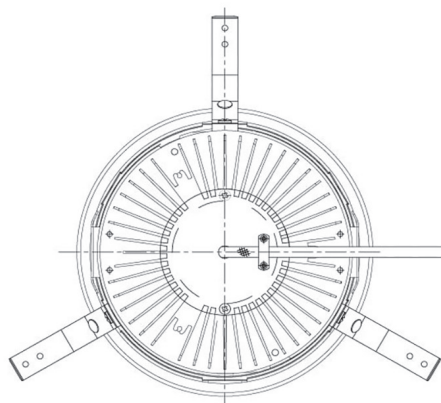

Item no. DD068-8050MW8530D-AS

Series Name: Asymmetric

Installation	Recessed mount
Type	Asymmetric
Fixture wattage	78.7W
Beam angle	78 x 64 deg.
Color Temp.	3000K
CRI	Ra>85
Luminous	6688 lm
Body	Die-cast aluminum alloy
Body finish	N/A
Trim finish	White
Reflector finish	Mirror
IP Rate	IP20
Light source	COB module
Input Voltage	AC220~240V
Dimming Type	Non-Dimmable
Certificate	CE, CCC
Cut Hole	150mm

Height (Weight)	Wide flood
78.7W	177 (1.4kg)
58.5W	177 (1.4kg)
55.0W	177 (1.4kg)
42.8W	157 (1.1kg)
36.0W	157 (1.1kg)