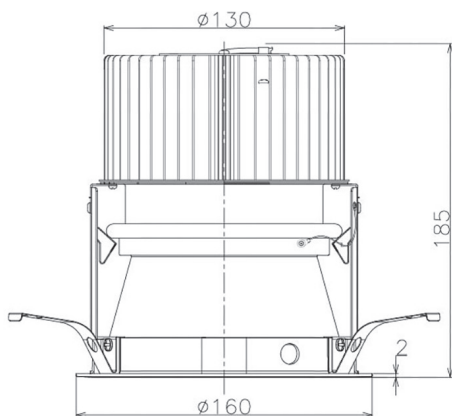

Item no. DD068-8050MW8530D-AS

Series Name: Asymmetric

Installation	Recessed mount
Type	Asymmetric
Fixture wattage	78.7W
Beam angle	78 x 64 deg.
Color Temp.	3000K
CRI	Ra>85
Luminous	6688 lm
Body	Die-cast aluminum alloy
Body finish	N/A
Trim finish	White
Reflector finish	Mirror
IP Rate	IP20
Light source	COB module
Input Voltage	AC220~240V
Dimming Type	Non-Dimmable
Certificate	CE, CCC
Cut Hole	150mm

Height (Weight)	Wide flood
78.7W	177 (1.4kg)
58.5W	177 (1.4kg)
55.0W	177 (1.4kg)
42.8W	157 (1.1kg)
36.0W	157 (1.1kg)