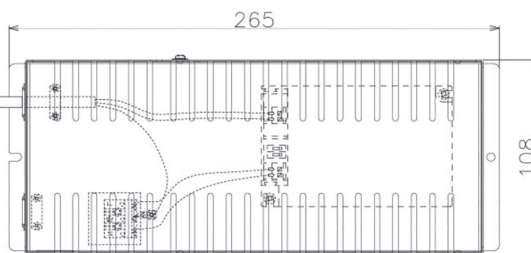

Item no. DD068-8050MW8530D-AS

Series Name: Asymmetric

Installation	Recessed mount
Type	Asymmetric
Fixture wattage	78.7W
Beam angle	78 x 64 deg.
Color Temp.	3000K
CRI	Ra>85
Luminous	6688 lm
Body	Die-cast aluminum alloy
Body finish	N/A
Trim finish	White
Reflector finish	Mirror
IP Rate	IP20
Light source	COB module
Input Voltage	AC220~240V
Dimming Type	Non-Dimmable
Certificate	CE, CCC
Cut Hole	150mm

Height (Weight)	Wide flood
78.7W	177 (1.4kg)
58.5W	177 (1.4kg)
55.0W	177 (1.4kg)
42.8W	157 (1.1kg)
36.0W	157 (1.1kg)