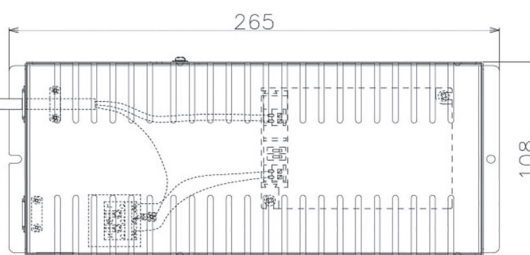

Item no. DD068-8050MW8530D-AS

Series Name: Asymmetric

Installation	Recessed mount
Type	
Fixture wattage	78.7W
Beam angle	78 x 64 deg.
Color Temp.	3000K
CRI	Ra>85
Luminous	6688 lm
Body	Die-cast aluminum alloy
Body finish	N/A
Trim finish	White
Reflector finish	Mirror
IP Rate	IP20
Light source	COB module
Input Voltage	AC220~240V
Dimming Type	Non-Dimmable
Certificate	CE, CCC
Cut Hole	150mm

Height (Weight)	Wide flood
78.7W	177 (1.4kg)
58.5W	177 (1.4kg)
55.0W	177 (1.4kg)
42.8W	157 (1.1kg)
36.0W	157 (1.1kg)