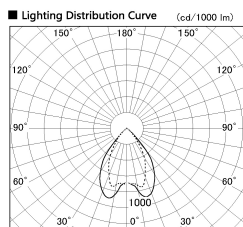

Item no. DD068-8050MW8530D-AS

Series Name: Asymmetric

Installation	Recessed mount
Type	Asymmetric
Fixture wattage	78.7W
Beam angle	78 x 64 deg.
Color Temp.	3000K
CRI	Ra>85
Luminous	6688 lm
Body	Die-cast aluminum alloy
Body finish	N/A
Trim finish	White
Reflector finish	Mirror
IP Rate	IP20
Light source	COB module
Input Voltage	AC220~240V
Dimming Type	Non-Dimmable
Certificate	CE, CCC
Cut Hole	150mm

Height (Weight)	Wide flood
78.7W	177 (1.4kg)
58.5W	177 (1.4kg)
55.0W	177 (1.4kg)
42.8W	157 (1.1kg)
36.0W	157 (1.1kg)