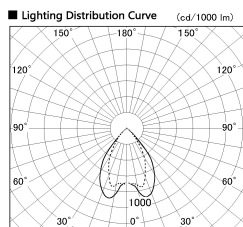

Item no. DD068-8050MW8530D-AS

Series Name: Asymmetric

Installation	Recessed mount
Type	
Fixture wattage	78.7W
Beam angle	78 x 64 deg.
Color Temp.	3000K
CRI	Ra>85
Luminous	6688 lm
Body	Die-cast aluminum alloy
Body finish	N/A
Trim finish	White
Reflector finish	Mirror
IP Rate	IP20
Light source	COB module
Input Voltage	AC220~240V
Dimming Type	Non-Dimmable
Certificate	CE, CCC
Cut Hole	150mm

Height (Weight)	Wide flood
78.7W	177 (1.4kg)
58.5W	177 (1.4kg)
55.0W	177 (1.4kg)
42.8W	157 (1.1kg)
36.0W	157 (1.1kg)