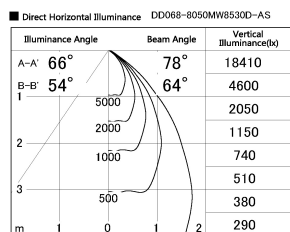

Item no. DD068-8050MW8530D-AS

Series Name: Asymmetric

Installation	Recessed mount
Type	Asymmetric
Fixture wattage	78.7W
Beam angle	78 x 64 deg.
Color Temp.	3000K
CRI	Ra>85
Luminous	6688 lm
Body	Die-cast aluminum alloy
Body finish	N/A
Trim finish	White
Reflector finish	Mirror
IP Rate	IP20
Light source	COB module
Input Voltage	AC220~240V
Dimming Type	Non-Dimmable
Certificate	CE, CCC
Cut Hole	150mm

Height (Weight)	Wide flood
78.7W	177 (1.4kg)
58.5W	177 (1.4kg)
55.0W	177 (1.4kg)
42.8W	157 (1.1kg)
36.0W	157 (1.1kg)