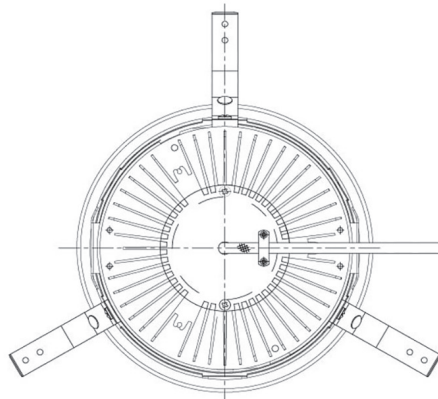

Item no. DD068-8050MW8535D-AS

Series Name: Asymmetric

Installation	Recessed mount
Type	Asymmetric
Fixture wattage	78.7W
Beam angle	78 x 64 deg.
Color Temp.	3500K
CRI	Ra>85
Luminous	6821 lm
Body	Die-cast aluminum alloy
Body finish	N/A
Trim finish	White
Reflector finish	Mirror
IP Rate	IP20
Light source	COB module
Input Voltage	AC220~240V
Dimming Type	Non-Dimmable
Certificate	CE, CCC
Cut Hole	150mm

Height (Weight)	Wide flood
78.7W	177 (1.4kg)
58.5W	177 (1.4kg)
55.0W	177 (1.4kg)
42.8W	157 (1.1kg)
36.0W	157 (1.1kg)