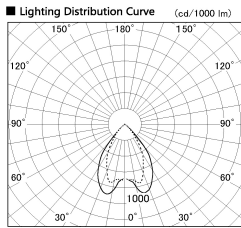

Item no. DD068-8050MW8535D-AS

Series Name: Asymmetric

Installation	Recessed mount
Type	Asymmetric
Fixture wattage	78.7W
Beam angle	78 x 64 deg.
Color Temp.	3500K
CRI	Ra>85
Luminous	6821 lm
Body	Die-cast aluminum alloy
Body finish	N/A
Trim finish	White
Reflector finish	Mirror
IP Rate	IP20
Light source	COB module
Input Voltage	AC220~240V
Dimming Type	Non-Dimmable
Certificate	CE, CCC
Cut Hole	150mm

Height (Weight)	Wide flood
78.7W	177 (1.4kg)
58.5W	177 (1.4kg)
55.0W	177 (1.4kg)
42.8W	157 (1.1kg)
36.0W	157 (1.1kg)