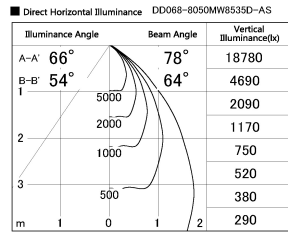

Item no. DD068-8050MW8535D-AS

Series Name: Asymmetric

Installation	Recessed mount
Type	Asymmetric
Fixture wattage	78.7W
Beam angle	78 x 64 deg.
Color Temp.	3500K
CRI	Ra>85
Luminous	6821 lm
Body	Die-cast aluminum alloy
Body finish	N/A
Trim finish	White
Reflector finish	Mirror
IP Rate	IP20
Light source	COB module
Input Voltage	AC220~240V
Dimming Type	Non-Dimmable
Certificate	CE, CCC
Cut Hole	150mm

Height (Weight)	Wide flood
78.7W	177 (1.4kg)
58.5W	177 (1.4kg)
55.0W	177 (1.4kg)
42.8W	157 (1.1kg)
36.0W	157 (1.1kg)