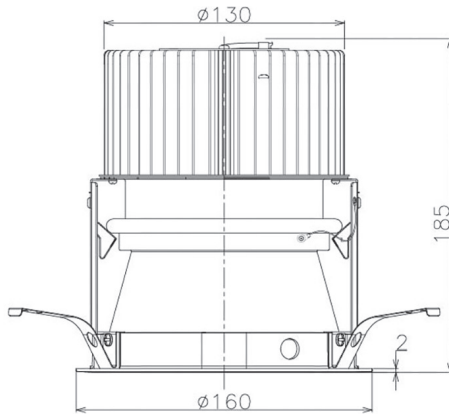

Item no. DD068-8050MW8535D-AS

Series Name: Asymmetric

Installation	Recessed mount
Type	Asymmetric
Fixture wattage	78.7W
Beam angle	78 x 64 deg.
Color Temp.	3500K
CRI	Ra>85
Luminous	6821 lm
Body	Die-cast aluminum alloy
Body finish	N/A
Trim finish	White
Reflector finish	Mirror
IP Rate	IP20
Light source	COB module
Input Voltage	AC220~240V
Dimming Type	Non-Dimmable
Certificate	CE, CCC
Cut Hole	150mm

Height (Weight)	Wide flood
78.7W	177 (1.4kg)
58.5W	177 (1.4kg)
55.0W	177 (1.4kg)
42.8W	157 (1.1kg)
36.0W	157 (1.1kg)