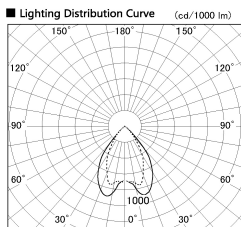

Item no. DD068-8050MW8535D-AS

Series Name: Asymmetric

Installation	Recessed mount
Type	
Fixture wattage	78.7W
Beam angle	78 x 64 deg.
Color Temp.	3500K
CRI	Ra>85
Luminous	6821 lm
Body	Die-cast aluminum alloy
Body finish	N/A
Trim finish	White
Reflector finish	Mirror
IP Rate	IP20
Light source	COB module
Input Voltage	AC220~240V
Dimming Type	Non-Dimmable
Certificate	CE, CCC
Cut Hole	150mm

Height (Weight)	Wide flood
78.7W	177 (1.4kg)
58.5W	177 (1.4kg)
55.0W	177 (1.4kg)
42.8W	157 (1.1kg)
36.0W	157 (1.1kg)