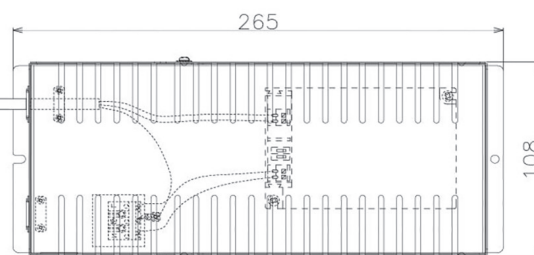

Item no. DD068-8050MW8535D-AS

Series Name: Asymmetric

Installation	Recessed mount
Type	
Fixture wattage	78.7W
Beam angle	78 x 64 deg.
Color Temp.	3500K
CRI	Ra>85
Luminous	6821 lm
Body	Die-cast aluminum alloy
Body finish	N/A
Trim finish	White
Reflector finish	Mirror
IP Rate	IP20
Light source	COB module
Input Voltage	AC220~240V
Dimming Type	Non-Dimmable
Certificate	CE, CCC
Cut Hole	150mm

Height (Weight)	Wide flood
78.7W	177 (1.4kg)
58.5W	177 (1.4kg)
55.0W	177 (1.4kg)
42.8W	157 (1.1kg)
36.0W	157 (1.1kg)