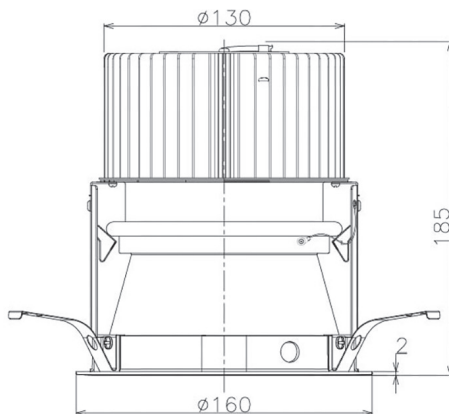

Item no. DD068-8050MW8535D-AS

Series Name: Asymmetric

Installation	Recessed mount
Type	
Fixture wattage	78.7W
Beam angle	78 x 64 deg.
Color Temp.	3500K
CRI	Ra>85
Luminous	6821 lm
Body	Die-cast aluminum alloy
Body finish	N/A
Trim finish	White
Reflector finish	Mirror
IP Rate	IP20
Light source	COB module
Input Voltage	AC220~240V
Dimming Type	Non-Dimmable
Certificate	CE, CCC
Cut Hole	150mm

Height (Weight)	Wide flood
78.7W	177 (1.4kg)
58.5W	177 (1.4kg)
55.0W	177 (1.4kg)
42.8W	157 (1.1kg)
36.0W	157 (1.1kg)