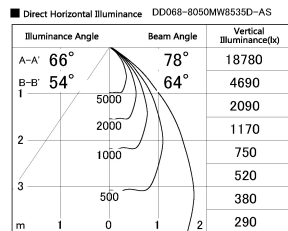

Item no. DD068-8050MW8535D-AS

Series Name: Asymmetric

Installation	Recessed mount
Type	
Fixture wattage	78.7W
Beam angle	78 x 64 deg.
Color Temp.	3500K
CRI	Ra>85
Luminous	6821 lm
Body	Die-cast aluminum alloy
Body finish	N/A
Trim finish	White
Reflector finish	Mirror
IP Rate	IP20
Light source	COB module
Input Voltage	AC220~240V
Dimming Type	Non-Dimmable
Certificate	CE, CCC
Cut Hole	150mm

Height (Weight)	Wide flood
78.7W	177 (1.4kg)
58.5W	177 (1.4kg)
55.0W	177 (1.4kg)
42.8W	157 (1.1kg)
36.0W	157 (1.1kg)