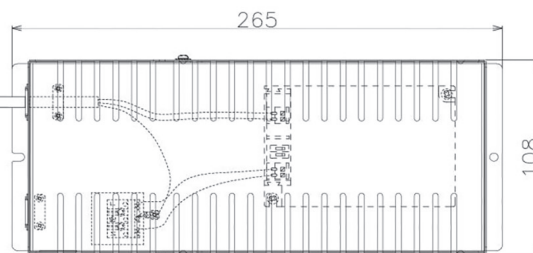

Item no. DD068-8050MW8535D-AS

Series Name: Asymmetric

Installation	Recessed mount
Type	Asymmetric
Fixture wattage	78.7W
Beam angle	78 x 64 deg.
Color Temp.	3500K
CRI	Ra>85
Luminous	6821 lm
Body	Die-cast aluminum alloy
Body finish	N/A
Trim finish	White
Reflector finish	Mirror
IP Rate	IP20
Light source	COB module
Input Voltage	AC220~240V
Dimming Type	Non-Dimmable
Certificate	CE, CCC
Cut Hole	150mm

Height (Weight)	Wide flood
78.7W	177 (1.4kg)
58.5W	177 (1.4kg)
55.0W	177 (1.4kg)
42.8W	157 (1.1kg)
36.0W	157 (1.1kg)