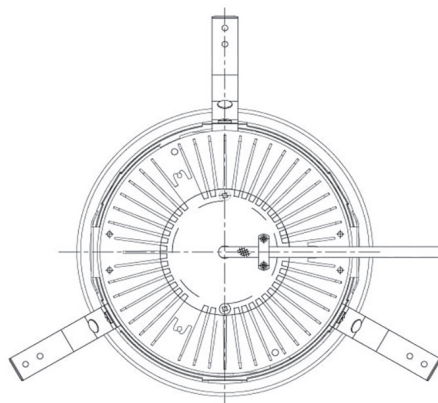

Item no. DD068-8050MW8535D-AS

Series Name: Asymmetric

Installation	Recessed mount
Type	
Fixture wattage	78.7W
Beam angle	78 x 64 deg.
Color Temp.	3500K
CRI	Ra>85
Luminous	6821 lm
Body	Die-cast aluminum alloy
Body finish	N/A
Trim finish	White
Reflector finish	Mirror
IP Rate	IP20
Light source	COB module
Input Voltage	AC220~240V
Dimming Type	Non-Dimmable
Certificate	CE, CCC
Cut Hole	150mm

Height (Weight)	Wide flood
78.7W	177 (1.4kg)
58.5W	177 (1.4kg)
55.0W	177 (1.4kg)
42.8W	157 (1.1kg)
36.0W	157 (1.1kg)