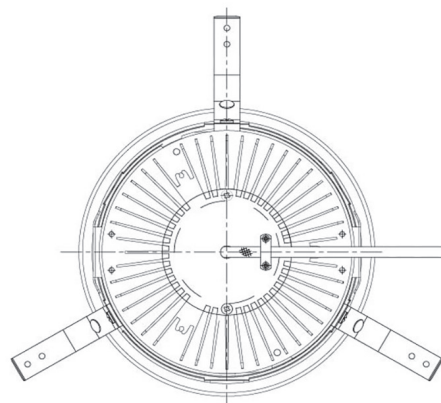

Item no. DD068-8050MW8540D-AS

Series Name: Asymmetric

Installation	Recessed mount
Type	
Fixture wattage	78.7W
Beam angle	78 x 64 deg.
Color Temp.	4000K
CRI	Ra>85
Luminous	6888 lm
Body	Die-cast aluminum alloy
Body finish	N/A
Trim finish	White
Reflector finish	Mirror
IP Rate	IP20
Light source	COB module
Input Voltage	AC220~240V
Dimming Type	Non-Dimmable
Certificate	CE, CCC
Cut Hole	150mm

Height (Weight)	Wide flood
78.7W	177 (1.4kg)
58.5W	177 (1.4kg)
55.0W	177 (1.4kg)
42.8W	157 (1.1kg)
36.0W	157 (1.1kg)