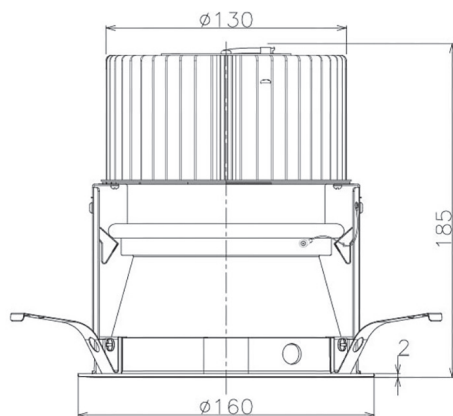

Item no. DD068-8050MW8540D-AS

Series Name: Asymmetric

Installation	Recessed mount
Type	
Fixture wattage	78.7W
Beam angle	78 x 64 deg.
Color Temp.	4000K
CRI	Ra>85
Luminous	6888 lm
Body	Die-cast aluminum alloy
Body finish	N/A
Trim finish	White
Reflector finish	Mirror
IP Rate	IP20
Light source	COB module
Input Voltage	AC220~240V
Dimming Type	Non-Dimmable
Certificate	CE, CCC
Cut Hole	150mm

Height (Weight)	Wide flood
78.7W	177 (1.4kg)
58.5W	177 (1.4kg)
55.0W	177 (1.4kg)
42.8W	157 (1.1kg)
36.0W	157 (1.1kg)