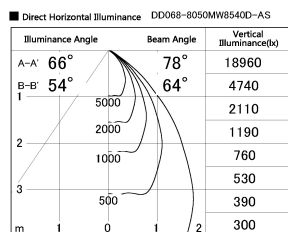

Item no. DD068-8050MW8540D-AS

Series Name: Asymmetric

Installation	Recessed mount
Type	
Fixture wattage	78.7W
Beam angle	78 x 64 deg.
Color Temp.	4000K
CRI	Ra>85
Luminous	6888 lm
Body	Die-cast aluminum alloy
Body finish	N/A
Trim finish	White
Reflector finish	Mirror
IP Rate	IP20
Light source	COB module
Input Voltage	AC220~240V
Dimming Type	Non-Dimmable
Certificate	CE, CCC
Cut Hole	150mm

Height (Weight)	Wide flood
78.7W	177 (1.4kg)
58.5W	177 (1.4kg)
55.0W	177 (1.4kg)
42.8W	157 (1.1kg)
36.0W	157 (1.1kg)