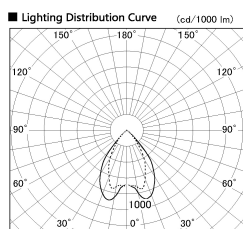

Item no. DD068-8050MW8540D-AS

Series Name: Asymmetric

Installation	Recessed mount
Type	
Fixture wattage	78.7W
Beam angle	78 x 64 deg.
Color Temp.	4000K
CRI	Ra>85
Luminous	6888 lm
Body	Die-cast aluminum alloy
Body finish	N/A
Trim finish	White
Reflector finish	Mirror
IP Rate	IP20
Light source	COB module
Input Voltage	AC220~240V
Dimming Type	Non-Dimmable
Certificate	CE, CCC
Cut Hole	150mm

Height (Weight)	Wide flood
78.7W	177 (1.4kg)
58.5W	177 (1.4kg)
55.0W	177 (1.4kg)
42.8W	157 (1.1kg)
36.0W	157 (1.1kg)