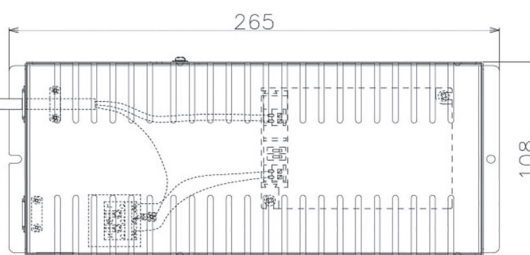

Item no. DD068-8050MW8540D-AS

Series Name: Asymmetric

Installation	Recessed mount
Type	
Fixture wattage	78.7W
Beam angle	78 x 64 deg.
Color Temp.	4000K
CRI	Ra>85
Luminous	6888 lm
Body	Die-cast aluminum alloy
Body finish	N/A
Trim finish	White
Reflector finish	Mirror
IP Rate	IP20
Light source	COB module
Input Voltage	AC220~240V
Dimming Type	Non-Dimmable
Certificate	CE, CCC
Cut Hole	150mm

Height (Weight)	Wide flood
78.7W	177 (1.4kg)
58.5W	177 (1.4kg)
55.0W	177 (1.4kg)
42.8W	157 (1.1kg)
36.0W	157 (1.1kg)