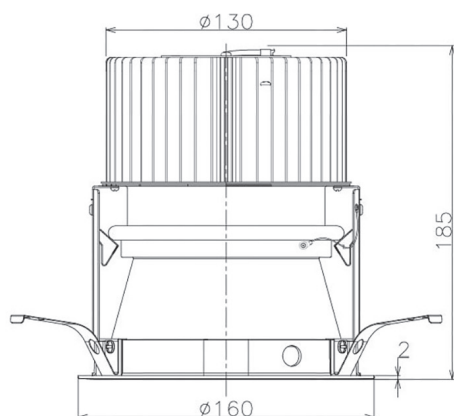

Item no. DD068-8050MW9027D-AS

Series Name: Asymmetric

Installation	Recessed mount
Type	
Fixture wattage	78.7W
Beam angle	78 x 64 deg.
Color Temp.	2700K
CRI	Ra>90
Luminous	5838 lm
Body	Die-cast aluminum alloy
Body finish	N/A
Trim finish	White
Reflector finish	Mirror
IP Rate	IP20
Light source	COB module
Input Voltage	AC220~240V
Dimming Type	Non-Dimmable
Certificate	CE, CCC
Cut Hole	150mm

Height (Weight)	Wide flood
78.7W	177 (1.4kg)
58.5W	177 (1.4kg)
55.0W	177 (1.4kg)
42.8W	157 (1.1kg)
36.0W	157 (1.1kg)