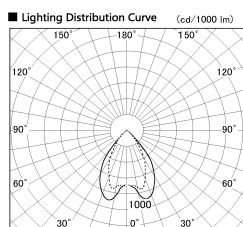

Item no. DD068-8050MW9027D-AS

Series Name: Asymmetric

Installation	Recessed mount
Type	
Fixture wattage	78.7W
Beam angle	78 x 64 deg.
Color Temp.	2700K
CRI	Ra>90
Luminous	5838 lm
Body	Die-cast aluminum alloy
Body finish	N/A
Trim finish	White
Reflector finish	Mirror
IP Rate	IP20
Light source	COB module
Input Voltage	AC220~240V
Dimming Type	Non-Dimmable
Certificate	CE, CCC
Cut Hole	150mm

Height (Weight)	Wide flood
78.7W	177 (1.4kg)
58.5W	177 (1.4kg)
55.0W	177 (1.4kg)
42.8W	157 (1.1kg)
36.0W	157 (1.1kg)