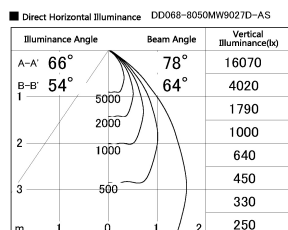

Item no. DD068-8050MW9027D-AS

Series Name: Asymmetric

Installation	Recessed mount
Type	
Fixture wattage	78.7W
Beam angle	78 x 64 deg.
Color Temp.	2700K
CRI	Ra>90
Luminous	5838 lm
Body	Die-cast aluminum alloy
Body finish	N/A
Trim finish	White
Reflector finish	Mirror
IP Rate	IP20
Light source	COB module
Input Voltage	AC220~240V
Dimming Type	Non-Dimmable
Certificate	CE, CCC
Cut Hole	150mm

Height (Weight)	Wide flood
78.7W	177 (1.4kg)
58.5W	177 (1.4kg)
55.0W	177 (1.4kg)
42.8W	157 (1.1kg)
36.0W	157 (1.1kg)