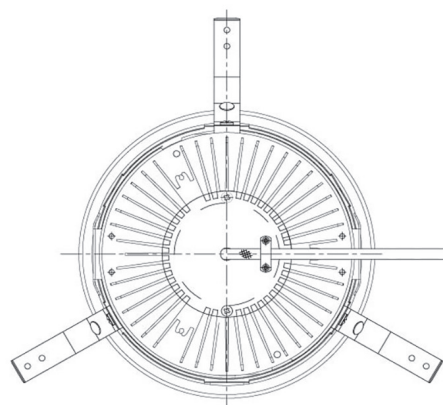

Item no. DD068-8050MW9027D-AS

Series Name: Asymmetric

Installation	Recessed mount
Type	
Fixture wattage	78.7W
Beam angle	78 x 64 deg.
Color Temp.	2700K
CRI	Ra>90
Luminous	5838 lm
Body	Die-cast aluminum alloy
Body finish	N/A
Trim finish	White
Reflector finish	Mirror
IP Rate	IP20
Light source	COB module
Input Voltage	AC220~240V
Dimming Type	Non-Dimmable
Certificate	CE, CCC
Cut Hole	150mm

Height (Weight)	Wide flood
78.7W	177 (1.4kg)
58.5W	177 (1.4kg)
55.0W	177 (1.4kg)
42.8W	157 (1.1kg)
36.0W	157 (1.1kg)