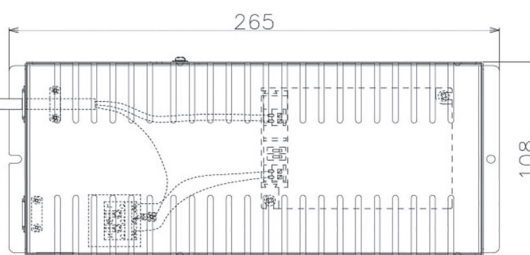

Item no. DD068-8050MW9027D-AS

Series Name: Asymmetric

Installation	Recessed mount
Type	
Fixture wattage	78.7W
Beam angle	78 x 64 deg.
Color Temp.	2700K
CRI	Ra>90
Luminous	5838 lm
Body	Die-cast aluminum alloy
Body finish	N/A
Trim finish	White
Reflector finish	Mirror
IP Rate	IP20
Light source	COB module
Input Voltage	AC220~240V
Dimming Type	Non-Dimmable
Certificate	CE, CCC
Cut Hole	150mm

Height (Weight)	Wide flood
78.7W	177 (1.4kg)
58.5W	177 (1.4kg)
55.0W	177 (1.4kg)
42.8W	157 (1.1kg)
36.0W	157 (1.1kg)