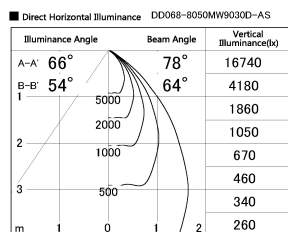

Item no. DD068-8050MW9030D-AS

Series Name: Asymmetric

Installation	Recessed mount
Type	
Fixture wattage	78.7W
Beam angle	78 x 64 deg.
Color Temp.	3000K
CRI	Ra>90
Luminous	6081 lm
Body	Die-cast aluminum alloy
Body finish	N/A
Trim finish	White
Reflector finish	Mirror
IP Rate	IP20
Light source	COB module
Input Voltage	AC220~240V
Dimming Type	Non-Dimmable
Certificate	CE, CCC
Cut Hole	150mm

Height (Weight)	Wide flood
78.7W	177 (1.4kg)
58.5W	177 (1.4kg)
55.0W	177 (1.4kg)
42.8W	157 (1.1kg)
36.0W	157 (1.1kg)