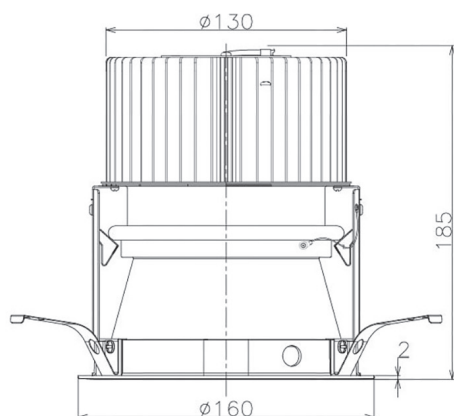

Item no. DD068-8050MW9030D-AS

Series Name: Asymmetric

Installation	Recessed mount
Type	
Fixture wattage	78.7W
Beam angle	78 x 64 deg.
Color Temp.	3000K
CRI	Ra>90
Luminous	6081 lm
Body	Die-cast aluminum alloy
Body finish	N/A
Trim finish	White
Reflector finish	Mirror
IP Rate	IP20
Light source	COB module
Input Voltage	AC220~240V
Dimming Type	Non-Dimmable
Certificate	CE, CCC
Cut Hole	150mm

Height (Weight)	Wide flood
78.7W	177 (1.4kg)
58.5W	177 (1.4kg)
55.0W	177 (1.4kg)
42.8W	157 (1.1kg)
36.0W	157 (1.1kg)