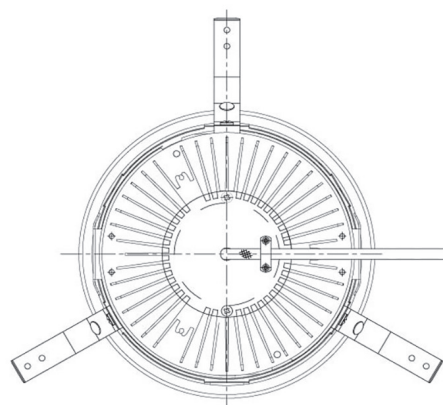

Item no. DD068-8050MW9030D-AS

Series Name: Asymmetric

Installation	Recessed mount
Type	
Fixture wattage	78.7W
Beam angle	78 x 64 deg.
Color Temp.	3000K
CRI	Ra>90
Luminous	6081 lm
Body	Die-cast aluminum alloy
Body finish	N/A
Trim finish	White
Reflector finish	Mirror
IP Rate	IP20
Light source	COB module
Input Voltage	AC220~240V
Dimming Type	Non-Dimmable
Certificate	CE, CCC
Cut Hole	150mm

Height (Weight)	Wide flood
78.7W	177 (1.4kg)
58.5W	177 (1.4kg)
55.0W	177 (1.4kg)
42.8W	157 (1.1kg)
36.0W	157 (1.1kg)