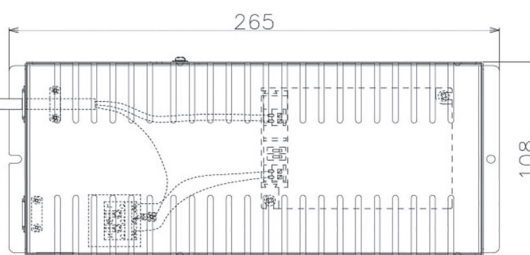

Item no. DD068-8050MW9030D-AS

Series Name: Asymmetric

Installation	Recessed mount
Type	
Fixture wattage	78.7W
Beam angle	78 x 64 deg.
Color Temp.	3000K
CRI	Ra>90
Luminous	6081 lm
Body	Die-cast aluminum alloy
Body finish	N/A
Trim finish	White
Reflector finish	Mirror
IP Rate	IP20
Light source	COB module
Input Voltage	AC220~240V
Dimming Type	Non-Dimmable
Certificate	CE, CCC
Cut Hole	150mm

Height (Weight)	Wide flood
78.7W	177 (1.4kg)
58.5W	177 (1.4kg)
55.0W	177 (1.4kg)
42.8W	157 (1.1kg)
36.0W	157 (1.1kg)