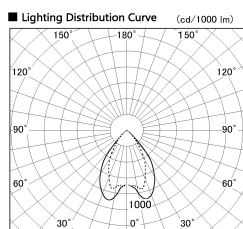

Item no. DD068-8050MW9030D-AS

Series Name: Asymmetric

Installation	Recessed mount
Type	
Fixture wattage	78.7W
Beam angle	78 x 64 deg.
Color Temp.	3000K
CRI	Ra>90
Luminous	6081 lm
Body	Die-cast aluminum alloy
Body finish	N/A
Trim finish	White
Reflector finish	Mirror
IP Rate	IP20
Light source	COB module
Input Voltage	AC220~240V
Dimming Type	Non-Dimmable
Certificate	CE, CCC
Cut Hole	150mm

Height (Weight)	Wide flood
78.7W	177 (1.4kg)
58.5W	177 (1.4kg)
55.0W	177 (1.4kg)
42.8W	157 (1.1kg)
36.0W	157 (1.1kg)