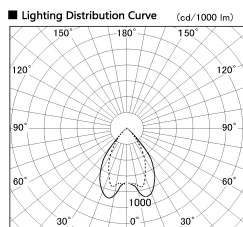

Item no. DD068-8050MW9035D-AS

Series Name: Asymmetric

Installation	Recessed mount
Type	
Fixture wattage	78.7W
Beam angle	78 x 64 deg.
Color Temp.	3500K
CRI	Ra>90
Luminous	6202 lm
Body	Die-cast aluminum alloy
Body finish	N/A
Trim finish	White
Reflector finish	Mirror
IP Rate	IP20
Light source	COB module
Input Voltage	AC220~240V
Dimming Type	Non-Dimmable
Certificate	CE, CCC
Cut Hole	150mm

Height (Weight)	Wide flood
78.7W	177 (1.4kg)
58.5W	177 (1.4kg)
55.0W	177 (1.4kg)
42.8W	157 (1.1kg)
36.0W	157 (1.1kg)