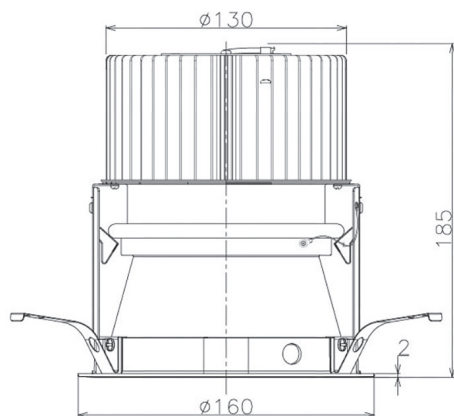

Item no. DD068-8050MW9035D-AS

Series Name: Asymmetric

Installation	Recessed mount
Type	
Fixture wattage	78.7W
Beam angle	78 x 64 deg.
Color Temp.	3500K
CRI	Ra>90
Luminous	6202 lm
Body	Die-cast aluminum alloy
Body finish	N/A
Trim finish	White
Reflector finish	Mirror
IP Rate	IP20
Light source	COB module
Input Voltage	AC220~240V
Dimming Type	Non-Dimmable
Certificate	CE, CCC
Cut Hole	150mm

Height (Weight)	Wide flood
78.7W	177 (1.4kg)
58.5W	177 (1.4kg)
55.0W	177 (1.4kg)
42.8W	157 (1.1kg)
36.0W	157 (1.1kg)