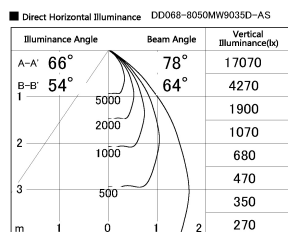

Item no. DD068-8050MW9035D-AS

Series Name: Asymmetric

Installation	Recessed mount
Type	
Fixture wattage	78.7W
Beam angle	78 x 64 deg.
Color Temp.	3500K
CRI	Ra>90
Luminous	6202 lm
Body	Die-cast aluminum alloy
Body finish	N/A
Trim finish	White
Reflector finish	Mirror
IP Rate	IP20
Light source	COB module
Input Voltage	AC220~240V
Dimming Type	Non-Dimmable
Certificate	CE, CCC
Cut Hole	150mm

Height (Weight)	Wide flood
78.7W	177 (1.4kg)
58.5W	177 (1.4kg)
55.0W	177 (1.4kg)
42.8W	157 (1.1kg)
36.0W	157 (1.1kg)