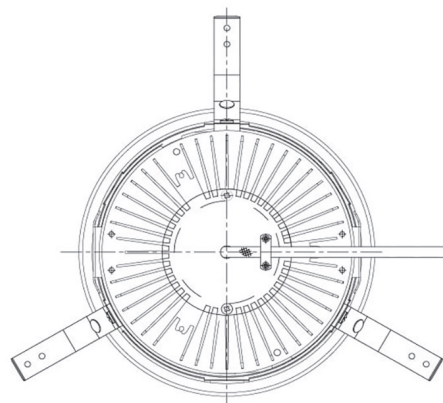

Item no. DD068-8050MW9035D-AS

Series Name: Asymmetric

Installation	Recessed mount
Type	
Fixture wattage	78.7W
Beam angle	78 x 64 deg.
Color Temp.	3500K
CRI	Ra>90
Luminous	6202 lm
Body	Die-cast aluminum alloy
Body finish	N/A
Trim finish	White
Reflector finish	Mirror
IP Rate	IP20
Light source	COB module
Input Voltage	AC220~240V
Dimming Type	Non-Dimmable
Certificate	CE, CCC
Cut Hole	150mm

Height (Weight)	Wide flood
78.7W	177 (1.4kg)
58.5W	177 (1.4kg)
55.0W	177 (1.4kg)
42.8W	157 (1.1kg)
36.0W	157 (1.1kg)