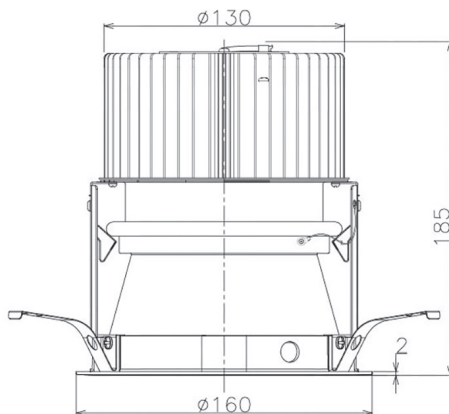

Item no. DD068-8050MW9040D-AS

Series Name: Asymmetric

Installation	Recessed mount
Type	
Fixture wattage	78.7W
Beam angle	78 x 64 deg.
Color Temp.	4000K
CRI	Ra>90
Luminous	6263 lm
Body	Die-cast aluminum alloy
Body finish	N/A
Trim finish	White
Reflector finish	White
IP Rate	IP20
Light source	COB module
Input Voltage	AC220~240V
Dimming Type	Non-Dimmable
Certificate	CE, CCC
Cut Hole	150mm

Height (Weight)	Wide flood
78.7W	177 (1.4kg)
58.5W	177 (1.4kg)
55.0W	177 (1.4kg)
42.8W	157 (1.1kg)
36.0W	157 (1.1kg)