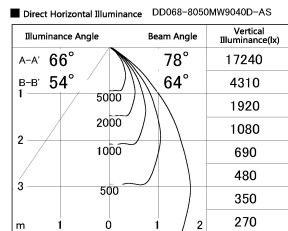

Item no. DD068-8050MW9040D-AS

Series Name: Asymmetric

Installation	Recessed mount
Type	
Fixture wattage	78.7W
Beam angle	78 x 64 deg.
Color Temp.	4000K
CRI	Ra>90
Luminous	6263 lm
Body	Die-cast aluminum alloy
Body finish	N/A
Trim finish	White
Reflector finish	White
IP Rate	IP20
Light source	COB module
Input Voltage	AC220~240V
Dimming Type	Non-Dimmable
Certificate	CE, CCC
Cut Hole	150mm

Height (Weight)	Wide flood
78.7W	177 (1.4kg)
58.5W	177 (1.4kg)
55.0W	177 (1.4kg)
42.8W	157 (1.1kg)
36.0W	157 (1.1kg)