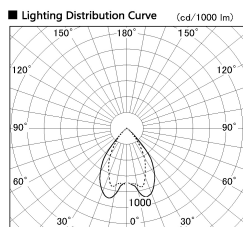

Item no. DD068-8050MW9040D-AS

Series Name: Asymmetric

Installation	Recessed mount
Type	
Fixture wattage	78.7W
Beam angle	78 x 64 deg.
Color Temp.	4000K
CRI	Ra>90
Luminous	6263 lm
Body	Die-cast aluminum alloy
Body finish	N/A
Trim finish	White
Reflector finish	White
IP Rate	IP20
Light source	COB module
Input Voltage	AC220~240V
Dimming Type	Non-Dimmable
Certificate	CE, CCC
Cut Hole	150mm

Height (Weight)	Wide flood
78.7W	177 (1.4kg)
58.5W	177 (1.4kg)
55.0W	177 (1.4kg)
42.8W	157 (1.1kg)
36.0W	157 (1.1kg)