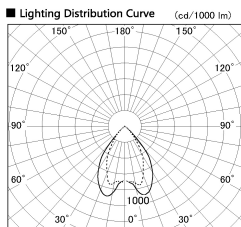

Item no. DD068-8050MW9040D-AS

Series Name: Asymmetric

Installation	Recessed mount
Type	
Fixture wattage	78.7W
Beam angle	78 x 64 deg.
Color Temp.	4000K
CRI	Ra>90
Luminous	6263 lm
Body	Die-cast aluminum alloy
Body finish	N/A
Trim finish	White
Reflector finish	White
IP Rate	IP20
Light source	COB module
Input Voltage	AC220~240V
Dimming Type	Non-Dimmable
Certificate	CE, CCC
Cut Hole	150mm

Height (Weight)	Wide flood
78.7W	177 (1.4kg)
58.5W	177 (1.4kg)
55.0W	177 (1.4kg)
42.8W	157 (1.1kg)
36.0W	157 (1.1kg)