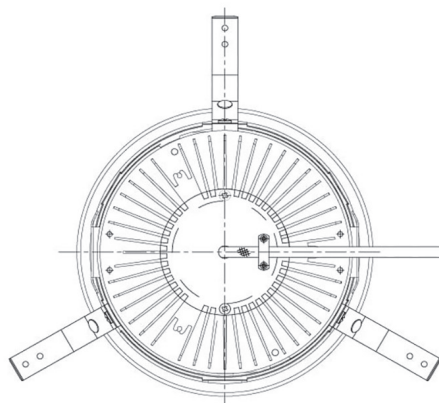

Item no. DD068-8050MW9040D-AS

Series Name: Asymmetric

Installation	Recessed mount
Type	
Fixture wattage	78.7W
Beam angle	78 x 64 deg.
Color Temp.	4000K
CRI	Ra>90
Luminous	6263 lm
Body	Die-cast aluminum alloy
Body finish	N/A
Trim finish	White
Reflector finish	White
IP Rate	IP20
Light source	COB module
Input Voltage	AC220~240V
Dimming Type	Non-Dimmable
Certificate	CE, CCC
Cut Hole	150mm

Height (Weight)	Wide flood
78.7W	177 (1.4kg)
58.5W	177 (1.4kg)
55.0W	177 (1.4kg)
42.8W	157 (1.1kg)
36.0W	157 (1.1kg)