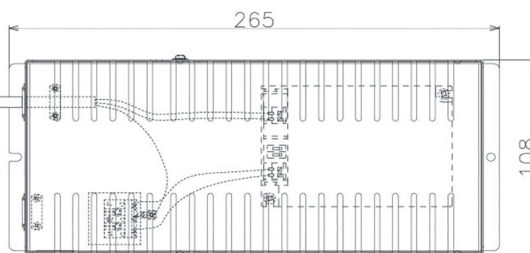

Item no. DD068-8050MW9040D-AS

Series Name: Asymmetric

Installation	Recessed mount
Type	
Fixture wattage	78.7W
Beam angle	78 x 64 deg.
Color Temp.	4000K
CRI	Ra>90
Luminous	6263 lm
Body	Die-cast aluminum alloy
Body finish	N/A
Trim finish	White
Reflector finish	White
IP Rate	IP20
Light source	COB module
Input Voltage	AC220~240V
Dimming Type	Non-Dimmable
Certificate	CE, CCC
Cut Hole	150mm

Height (Weight)	Wide flood
78.7W	177 (1.4kg)
58.5W	177 (1.4kg)
55.0W	177 (1.4kg)
42.8W	157 (1.1kg)
36.0W	157 (1.1kg)