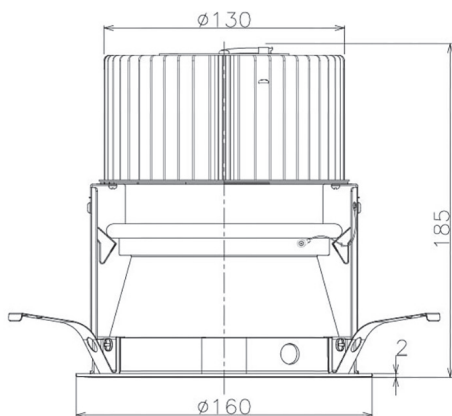

Item no. DD068-8050MW9040D-AS

Series Name: Asymmetric

Installation	Recessed mount
Type	
Fixture wattage	78.7W
Beam angle	78 x 64 deg.
Color Temp.	4000K
CRI	Ra>90
Luminous	6263 lm
Body	Die-cast aluminum alloy
Body finish	N/A
Trim finish	White
Reflector finish	White
IP Rate	IP20
Light source	COB module
Input Voltage	AC220~240V
Dimming Type	Non-Dimmable
Certificate	CE, CCC
Cut Hole	150mm

Height (Weight)	Wide flood
78.7W	177 (1.4kg)
58.5W	177 (1.4kg)
55.0W	177 (1.4kg)
42.8W	157 (1.1kg)
36.0W	157 (1.1kg)