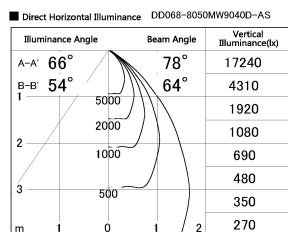

Item no. DD068-8050MW9040D-AS

Series Name: Asymmetric

Installation	Recessed mount
Type	
Fixture wattage	78.7W
Beam angle	78 x 64 deg.
Color Temp.	4000K
CRI	Ra>90
Luminous	6263 lm
Body	Die-cast aluminum alloy
Body finish	N/A
Trim finish	White
Reflector finish	White
IP Rate	IP20
Light source	COB module
Input Voltage	AC220~240V
Dimming Type	Non-Dimmable
Certificate	CE, CCC
Cut Hole	150mm

Height (Weight)	Wide flood
78.7W	177 (1.4kg)
58.5W	177 (1.4kg)
55.0W	177 (1.4kg)
42.8W	157 (1.1kg)
36.0W	157 (1.1kg)