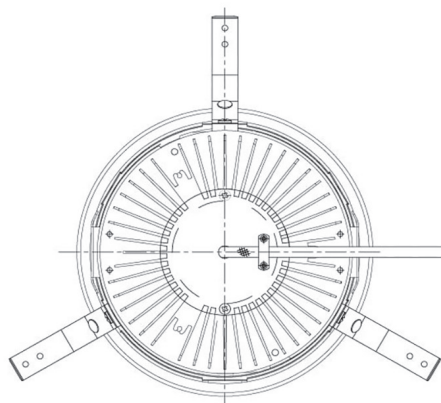

Item no. DD068-8050WW8027D-AS

Series Name: Asymmetric

■ Direct Horizontal Illuminance DD068-8050WW8027D-AS

Illuminance Angle	Beam Angle	Vertical Illuminance (lx)
A-A' 70°	85°	12750
B-B' 50°	60°	3190
1		1420
2		800
3		510
		350
		260
m	1 0 1 2	200

Installation	Recessed mount
Type	
Fixture wattage	78.7W
Beam angle	78 x 64 deg.
Color Temp.	2700K
CRI	Ra>80
Luminous	5759 lm
Body	Die-cast aluminum alloy
Body finish	N/A
Trim finish	White
Reflector finish	White
IP Rate	IP20
Light source	COB module
Input Voltage	AC220~240V
Dimming Type	Non-Dimmable
Certificate	CE, CCC
Cut Hole	150mm

Height (Weight)	Wide flood
78.7W	177 (1.4kg)
58.5W	177 (1.4kg)
55.0W	177 (1.4kg)
42.8W	157 (1.1kg)
36.0W	157 (1.1kg)