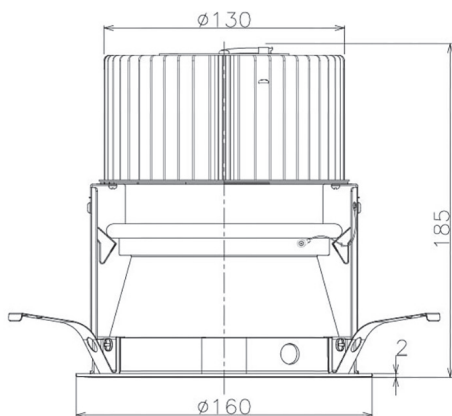

Item no. DD068-8050WW8027D-AS

Series Name: Asymmetric

■ Direct Horizontal Illuminance DD068-8050WW8027D-AS

Illuminance Angle	Beam Angle	Vertical Illuminance (lx)
A-A' 70°	85°	12750
B-B' 50°	60°	3190
1		1420
2		800
3		510
		350
		260
m	1 0 1 2	200

Installation	Recessed mount
Type	
Fixture wattage	78.7W
Beam angle	78 x 64 deg.
Color Temp.	2700K
CRI	Ra>80
Luminous	5759 lm
Body	Die-cast aluminum alloy
Body finish	N/A
Trim finish	White
Reflector finish	White
IP Rate	IP20
Light source	COB module
Input Voltage	AC220~240V
Dimming Type	Non-Dimmable
Certificate	CE, CCC
Cut Hole	150mm

Height (Weight)	Wide flood
78.7W	177 (1.4kg)
58.5W	177 (1.4kg)
55.0W	177 (1.4kg)
42.8W	157 (1.1kg)
36.0W	157 (1.1kg)