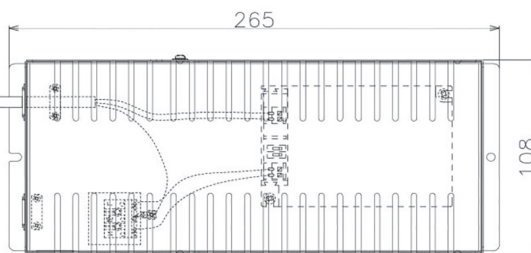

Item no. DD068-8050WW8027D-AS

Series Name: Asymmetric

■ Direct Horizontal Illuminance DD068-8050WW8027D-AS

Illuminance Angle	Beam Angle	Vertical Illuminance (lx)
A-A' 70°	85°	12750
B-B' 50°	60°	3190
1		1420
2		800
3		510
		350
		260
m	1 0 1 2	200

Installation	Recessed mount
Type	
Fixture wattage	78.7W
Beam angle	78 x 64 deg.
Color Temp.	2700K
CRI	Ra>80
Luminous	5759 lm
Body	Die-cast aluminum alloy
Body finish	N/A
Trim finish	White
Reflector finish	White
IP Rate	IP20
Light source	COB module
Input Voltage	AC220~240V
Dimming Type	Non-Dimmable
Certificate	CE, CCC
Cut Hole	150mm

Height (Weight)	Wide flood
78.7W	177 (1.4kg)
58.5W	177 (1.4kg)
55.0W	177 (1.4kg)
42.8W	157 (1.1kg)
36.0W	157 (1.1kg)