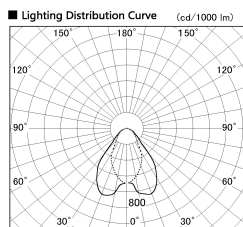

Item no. DD068-8050WW8027D-AS

Series Name: Asymmetric

■ Direct Horizontal Illuminance DD068-8050WW8027D-AS

Illuminance Angle	Beam Angle	Vertical Illuminance (lx)
A-A' 70°	85°	12750
B-B' 50°	60°	3190
1		1420
2		800
3		510
		350
		260
m	1 0 1 2	200

Installation	Recessed mount
Type	
Fixture wattage	78.7W
Beam angle	78 x 64 deg.
Color Temp.	2700K
CRI	Ra>80
Luminous	5759 lm
Body	Die-cast aluminum alloy
Body finish	N/A
Trim finish	White
Reflector finish	White
IP Rate	IP20
Light source	COB module
Input Voltage	AC220~240V
Dimming Type	Non-Dimmable
Certificate	CE, CCC
Cut Hole	150mm

Height (Weight)	Wide flood
78.7W	177 (1.4kg)
58.5W	177 (1.4kg)
55.0W	177 (1.4kg)
42.8W	157 (1.1kg)
36.0W	157 (1.1kg)