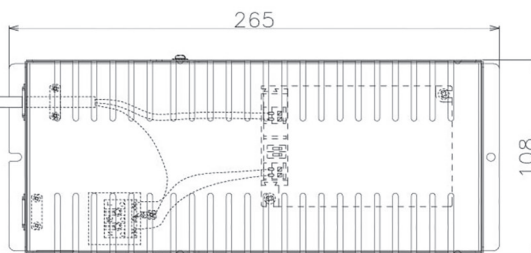

Item no. DD068-8050WW8030D-AS

Series Name: Asymmetric

Installation	Recessed mount
Type	Asymmetric
Fixture wattage	78.7W
Beam angle	78 x 64 deg.
Color Temp.	3000K
CRI	Ra>80
Luminous	5999 lm
Body	Die-cast aluminum alloy
Body finish	N/A
Trim finish	White
Reflector finish	White
IP Rate	IP20
Light source	COB module
Input Voltage	AC220~240V
Dimming Type	Non-Dimmable
Certificate	CE, CCC
Cut Hole	150mm

Height (Weight)	Wide flood
78.7W	177 (1.4kg)
58.5W	177 (1.4kg)
55.0W	177 (1.4kg)
42.8W	157 (1.1kg)
36.0W	157 (1.1kg)