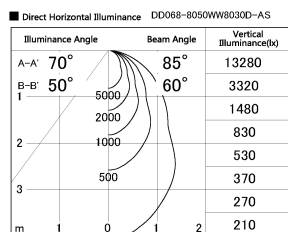

Item no. DD068-8050WW8030D-AS

Series Name: Asymmetric

Installation	Recessed mount
Type	Asymmetric
Fixture wattage	78.7W
Beam angle	78 x 64 deg.
Color Temp.	3000K
CRI	Ra>80
Luminous	5999 lm
Body	Die-cast aluminum alloy
Body finish	N/A
Trim finish	White
Reflector finish	White
IP Rate	IP20
Light source	COB module
Input Voltage	AC220~240V
Dimming Type	Non-Dimmable
Certificate	CE, CCC
Cut Hole	150mm

Height (Weight)	Wide flood
78.7W	177 (1.4kg)
58.5W	177 (1.4kg)
55.0W	177 (1.4kg)
42.8W	157 (1.1kg)
36.0W	157 (1.1kg)