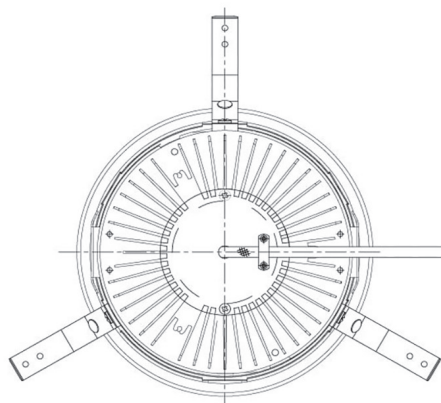

Item no. DD068-8050WW8030D-AS

Series Name: Asymmetric

■ Direct Horizontal Illuminance DD068-8050WW8030D-AS

Illuminance Angle	Beam Angle	Vertical Illuminance (lx)
A-A' 70°	85°	13280
B-B' 50°	60°	3320
1		5000
2		2000
3		1000
		500
m	1 0 1 2	210

Installation	Recessed mount
Type	
Fixture wattage	78.7W
Beam angle	78 x 64 deg.
Color Temp.	3000K
CRI	Ra>80
Luminous	5999 lm
Body	Die-cast aluminum alloy
Body finish	N/A
Trim finish	White
Reflector finish	White
IP Rate	IP20
Light source	COB module
Input Voltage	AC220~240V
Dimming Type	Non-Dimmable
Certificate	CE, CCC
Cut Hole	150mm

Height (Weight)	Wide flood
78.7W	177 (1.4kg)
58.5W	177 (1.4kg)
55.0W	177 (1.4kg)
42.8W	157 (1.1kg)
36.0W	157 (1.1kg)