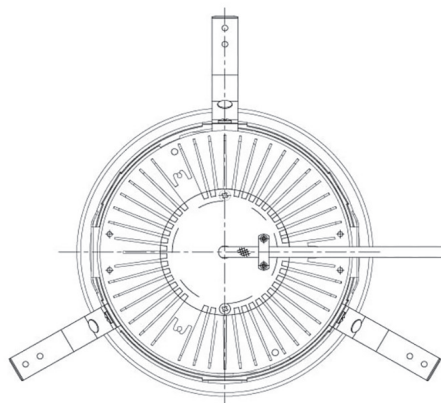

Item no. DD068-8050WW8030D-AS

Series Name: Asymmetric

Installation	Recessed mount
Type	Asymmetric
Fixture wattage	78.7W
Beam angle	78 x 64 deg.
Color Temp.	3000K
CRI	Ra>80
Luminous	5999 lm
Body	Die-cast aluminum alloy
Body finish	N/A
Trim finish	White
Reflector finish	White
IP Rate	IP20
Light source	COB module
Input Voltage	AC220~240V
Dimming Type	Non-Dimmable
Certificate	CE, CCC
Cut Hole	150mm

Height (Weight)	Wide flood
78.7W	177 (1.4kg)
58.5W	177 (1.4kg)
55.0W	177 (1.4kg)
42.8W	157 (1.1kg)
36.0W	157 (1.1kg)