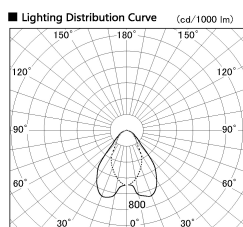

Item no. DD068-8050WW8030D-AS

Series Name: Asymmetric

■ Direct Horizontal Illuminance DD068-8050WW8030D-AS

Illuminance Angle	Beam Angle	Vertical Illuminance (lx)
A-A' 70°	85°	13280
B-B' 50°	60°	3320
1		5000
2		2000
3		1000
		500
m	1 0 1 2	210

Installation	Recessed mount
Type	
Fixture wattage	78.7W
Beam angle	78 x 64 deg.
Color Temp.	3000K
CRI	Ra>80
Luminous	5999 lm
Body	Die-cast aluminum alloy
Body finish	N/A
Trim finish	White
Reflector finish	White
IP Rate	IP20
Light source	COB module
Input Voltage	AC220~240V
Dimming Type	Non-Dimmable
Certificate	CE, CCC
Cut Hole	150mm

Height (Weight)	Wide flood
78.7W	177 (1.4kg)
58.5W	177 (1.4kg)
55.0W	177 (1.4kg)
42.8W	157 (1.1kg)
36.0W	157 (1.1kg)