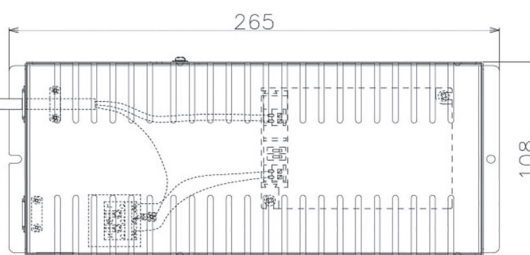

Item no. DD068-8050WW8030D-AS

Series Name: Asymmetric

■ Direct Horizontal Illuminance DD068-8050WW8030D-AS

Illuminance Angle	Beam Angle	Vertical Illuminance (lx)
A-A' 70°	85°	13280
B-B' 50°	60°	3320
1		5000
2		2000
3		1000
		500
m	1 0 1 2	210

Installation	Recessed mount
Type	
Fixture wattage	78.7W
Beam angle	78 x 64 deg.
Color Temp.	3000K
CRI	Ra>80
Luminous	5999 lm
Body	Die-cast aluminum alloy
Body finish	N/A
Trim finish	White
Reflector finish	White
IP Rate	IP20
Light source	COB module
Input Voltage	AC220~240V
Dimming Type	Non-Dimmable
Certificate	CE, CCC
Cut Hole	150mm

Height (Weight)	Wide flood
78.7W	177 (1.4kg)
58.5W	177 (1.4kg)
55.0W	177 (1.4kg)
42.8W	157 (1.1kg)
36.0W	157 (1.1kg)