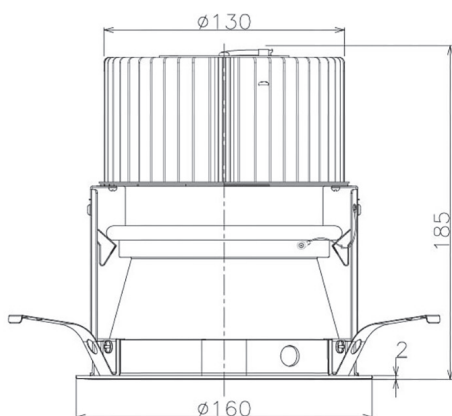

Item no. DD068-8050WW8030D-AS

Series Name: Asymmetric

■ Direct Horizontal Illuminance DD068-8050WW8030D-AS

Illuminance Angle	Beam Angle	Vertical Illuminance (lx)
A-A' 70°	85°	13280
B-B' 50°	60°	3320
1		5000
2		2000
3		1000
		500
m	1 0 1 2	210

Installation	Recessed mount
Type	
Fixture wattage	78.7W
Beam angle	78 x 64 deg.
Color Temp.	3000K
CRI	Ra>80
Luminous	5999 lm
Body	Die-cast aluminum alloy
Body finish	N/A
Trim finish	White
Reflector finish	White
IP Rate	IP20
Light source	COB module
Input Voltage	AC220~240V
Dimming Type	Non-Dimmable
Certificate	CE, CCC
Cut Hole	150mm

Height (Weight)	Wide flood
78.7W	177 (1.4kg)
58.5W	177 (1.4kg)
55.0W	177 (1.4kg)
42.8W	157 (1.1kg)
36.0W	157 (1.1kg)