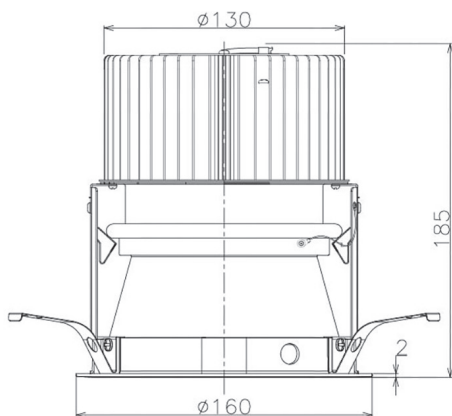

Item no. DD068-8050WW8030D-AS

Series Name: Asymmetric

Installation	Recessed mount
Type	Asymmetric
Fixture wattage	78.7W
Beam angle	78 x 64 deg.
Color Temp.	3000K
CRI	Ra>80
Luminous	5999 lm
Body	Die-cast aluminum alloy
Body finish	N/A
Trim finish	White
Reflector finish	White
IP Rate	IP20
Light source	COB module
Input Voltage	AC220~240V
Dimming Type	Non-Dimmable
Certificate	CE, CCC
Cut Hole	150mm

Height (Weight)	Wide flood
78.7W	177 (1.4kg)
58.5W	177 (1.4kg)
55.0W	177 (1.4kg)
42.8W	157 (1.1kg)
36.0W	157 (1.1kg)