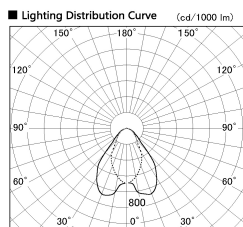

Item no. DD068-8050WW8030D-AS

Series Name: Asymmetric

Installation	Recessed mount
Type	Asymmetric
Fixture wattage	78.7W
Beam angle	78 x 64 deg.
Color Temp.	3000K
CRI	Ra>80
Luminous	5999 lm
Body	Die-cast aluminum alloy
Body finish	N/A
Trim finish	White
Reflector finish	White
IP Rate	IP20
Light source	COB module
Input Voltage	AC220~240V
Dimming Type	Non-Dimmable
Certificate	CE, CCC
Cut Hole	150mm

Height (Weight)	Wide flood
78.7W	177 (1.4kg)
58.5W	177 (1.4kg)
55.0W	177 (1.4kg)
42.8W	157 (1.1kg)
36.0W	157 (1.1kg)