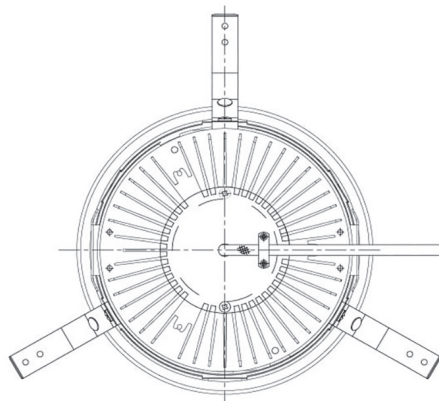

Item no. DD068-8050WW8035D-AS

Series Name: Asymmetric

| | |
|------------------|-------------------------|
| Installation | Recessed mount |
| Type | Asymmetric |
| Fixture wattage | 78.7W |
| Beam angle | 78 x 64 deg. |
| Color Temp. | 3500K |
| CRI | Ra>80 |
| Luminous | 6119 lm |
| Body | Die-cast aluminum alloy |
| Body finish | N/A |
| Trim finish | White |
| Reflector finish | White |
| IP Rate | IP20 |
| Light source | COB module |
| Input Voltage | AC220~240V |
| Dimming Type | Non-Dimmable |
| Certificate | CE, CCC |
| Cut Hole | 150mm |

| Height (Weight) | Wide flood |
|-----------------|-------------|
| 78.7W | 177 (1.4kg) |
| 58.5W | 177 (1.4kg) |
| 55.0W | 177 (1.4kg) |
| 42.8W | 157 (1.1kg) |
| 36.0W | 157 (1.1kg) |