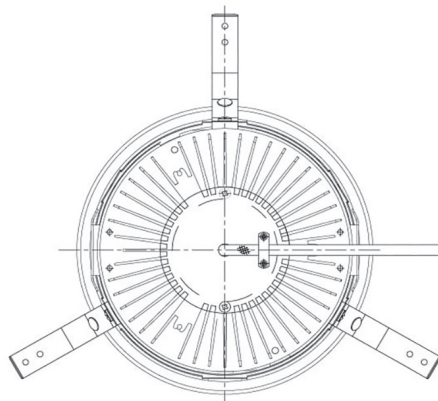

Item no. DD068-8050WW8035D-AS

Series Name: Asymmetric

■ Direct Horizontal Illuminance DD068-8050WW8035D-AS

Illuminance Angle	Beam Angle	Vertical Illuminance (lx)
A-A' 70°	85°	13550
B-B' 50°	60°	3390
1		5000
2		2000
3		1000
		500
m	1 0 1 2	210

Installation	Recessed mount
Type	
Fixture wattage	78.7W
Beam angle	78 x 64 deg.
Color Temp.	3500K
CRI	Ra>80
Luminous	6119 lm
Body	Die-cast aluminum alloy
Body finish	N/A
Trim finish	White
Reflector finish	White
IP Rate	IP20
Light source	COB module
Input Voltage	AC220~240V
Dimming Type	Non-Dimmable
Certificate	CE, CCC
Cut Hole	150mm

Height (Weight)	Wide flood
78.7W	177 (1.4kg)
58.5W	177 (1.4kg)
55.0W	177 (1.4kg)
42.8W	157 (1.1kg)
36.0W	157 (1.1kg)