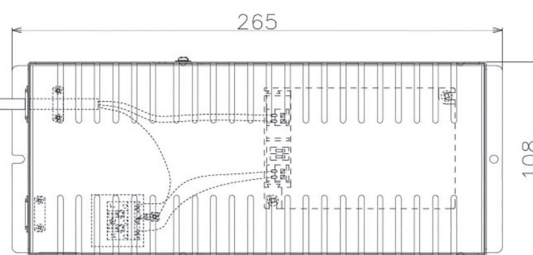

Item no. DD068-8050WW8035D-AS

Series Name: Asymmetric

■ Direct Horizontal Illuminance DD068-8050WW8035D-AS

Illuminance Angle	Beam Angle	Vertical Illuminance (lx)
A-A' 70°	85°	13550
B-B' 50°	60°	3390
1		5000
2		2000
3		1000
		500
m	1 0 1 2	210

Installation	Recessed mount
Type	
Fixture wattage	78.7W
Beam angle	78 x 64 deg.
Color Temp.	3500K
CRI	Ra>80
Luminous	6119 lm
Body	Die-cast aluminum alloy
Body finish	N/A
Trim finish	White
Reflector finish	White
IP Rate	IP20
Light source	COB module
Input Voltage	AC220~240V
Dimming Type	Non-Dimmable
Certificate	CE, CCC
Cut Hole	150mm

Height (Weight)	Wide flood
78.7W	177 (1.4kg)
58.5W	177 (1.4kg)
55.0W	177 (1.4kg)
42.8W	157 (1.1kg)
36.0W	157 (1.1kg)