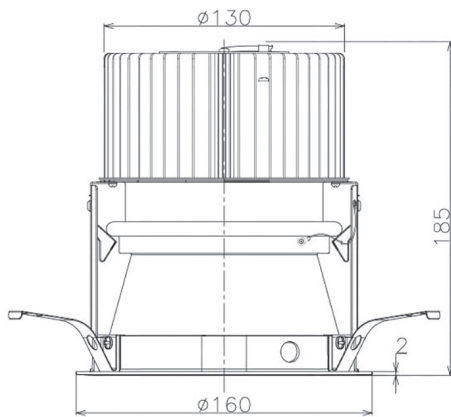

Item no. DD068-8050WW8035D-AS

Series Name: Asymmetric

| | |
|------------------|-------------------------|
| Installation | Recessed mount |
| Type | Asymmetric |
| Fixture wattage | 78.7W |
| Beam angle | 78 x 64 deg. |
| Color Temp. | 3500K |
| CRI | Ra>80 |
| Luminous | 6119 lm |
| Body | Die-cast aluminum alloy |
| Body finish | N/A |
| Trim finish | White |
| Reflector finish | White |
| IP Rate | IP20 |
| Light source | COB module |
| Input Voltage | AC220~240V |
| Dimming Type | Non-Dimmable |
| Certificate | CE, CCC |
| Cut Hole | 150mm |

| Height (Weight) | Wide flood |
|-----------------|-------------|
| 78.7W | 177 (1.4kg) |
| 58.5W | 177 (1.4kg) |
| 55.0W | 177 (1.4kg) |
| 42.8W | 157 (1.1kg) |
| 36.0W | 157 (1.1kg) |