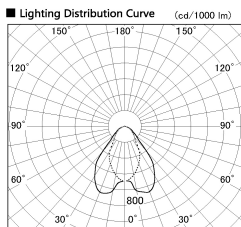

Item no. DD068-8050WW8035D-AS

Series Name: Asymmetric

■ Direct Horizontal Illuminance DD068-8050WW8035D-AS

Illuminance Angle	Beam Angle	Vertical Illuminance (lx)
A-A' 70°	85°	13550
B-B' 50°	60°	3390
1		5000
2		2000
3		1000
		500
m	1 0 1 2	210

Installation	Recessed mount
Type	
Fixture wattage	78.7W
Beam angle	78 x 64 deg.
Color Temp.	3500K
CRI	Ra>80
Luminous	6119 lm
Body	Die-cast aluminum alloy
Body finish	N/A
Trim finish	White
Reflector finish	White
IP Rate	IP20
Light source	COB module
Input Voltage	AC220~240V
Dimming Type	Non-Dimmable
Certificate	CE, CCC
Cut Hole	150mm

Height (Weight)	Wide flood
78.7W	177 (1.4kg)
58.5W	177 (1.4kg)
55.0W	177 (1.4kg)
42.8W	157 (1.1kg)
36.0W	157 (1.1kg)