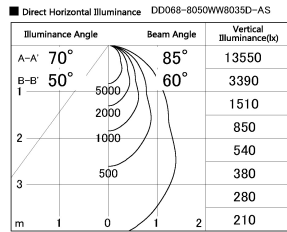

Item no. DD068-8050WW8035D-AS

Series Name: Asymmetric

| | |
|------------------|-------------------------|
| Installation | Recessed mount |
| Type | Asymmetric |
| Fixture wattage | 78.7W |
| Beam angle | 78 x 64 deg. |
| Color Temp. | 3500K |
| CRI | Ra>80 |
| Luminous | 6119 lm |
| Body | Die-cast aluminum alloy |
| Body finish | N/A |
| Trim finish | White |
| Reflector finish | White |
| IP Rate | IP20 |
| Light source | COB module |
| Input Voltage | AC220~240V |
| Dimming Type | Non-Dimmable |
| Certificate | CE, CCC |
| Cut Hole | 150mm |

| Height (Weight) | Wide flood |
|-----------------|-------------|
| 78.7W | 177 (1.4kg) |
| 58.5W | 177 (1.4kg) |
| 55.0W | 177 (1.4kg) |
| 42.8W | 157 (1.1kg) |
| 36.0W | 157 (1.1kg) |