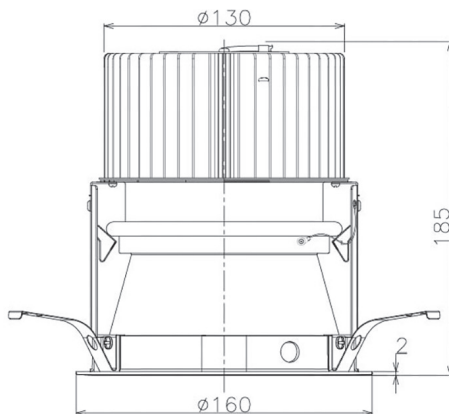

Item no. DD068-8050WW8035D-AS

Series Name: Asymmetric

■ Direct Horizontal Illuminance DD068-8050WW8035D-AS

Illuminance Angle	Beam Angle	Vertical Illuminance (lx)
A-A' 70°	85°	13550
B-B' 50°	60°	3390
1		5000
2		2000
3		1000
		500
m	1 0 1 2	210

Installation	Recessed mount
Type	
Fixture wattage	78.7W
Beam angle	78 x 64 deg.
Color Temp.	3500K
CRI	Ra>80
Luminous	6119 lm
Body	Die-cast aluminum alloy
Body finish	N/A
Trim finish	White
Reflector finish	White
IP Rate	IP20
Light source	COB module
Input Voltage	AC220~240V
Dimming Type	Non-Dimmable
Certificate	CE, CCC
Cut Hole	150mm

Height (Weight)	Wide flood
78.7W	177 (1.4kg)
58.5W	177 (1.4kg)
55.0W	177 (1.4kg)
42.8W	157 (1.1kg)
36.0W	157 (1.1kg)