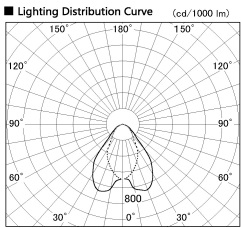

Item no. DD068-8050WW8035D-AS

Series Name: Asymmetric

| | |
|------------------|-------------------------|
| Installation | Recessed mount |
| Type | Asymmetric |
| Fixture wattage | 78.7W |
| Beam angle | 78 x 64 deg. |
| Color Temp. | 3500K |
| CRI | Ra>80 |
| Luminous | 6119 lm |
| Body | Die-cast aluminum alloy |
| Body finish | N/A |
| Trim finish | White |
| Reflector finish | White |
| IP Rate | IP20 |
| Light source | COB module |
| Input Voltage | AC220~240V |
| Dimming Type | Non-Dimmable |
| Certificate | CE, CCC |
| Cut Hole | 150mm |

| Height (Weight) | Wide flood |
|-----------------|-------------|
| 78.7W | 177 (1.4kg) |
| 58.5W | 177 (1.4kg) |
| 55.0W | 177 (1.4kg) |
| 42.8W | 157 (1.1kg) |
| 36.0W | 157 (1.1kg) |