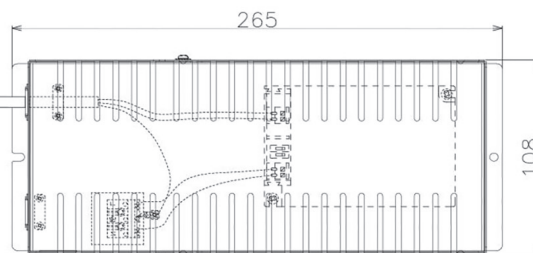

Item no. DD068-8050WW8035D-AS

Series Name: Asymmetric

| | |
|------------------|-------------------------|
| Installation | Recessed mount |
| Type | Asymmetric |
| Fixture wattage | 78.7W |
| Beam angle | 78 x 64 deg. |
| Color Temp. | 3500K |
| CRI | Ra>80 |
| Luminous | 6119 lm |
| Body | Die-cast aluminum alloy |
| Body finish | N/A |
| Trim finish | White |
| Reflector finish | White |
| IP Rate | IP20 |
| Light source | COB module |
| Input Voltage | AC220~240V |
| Dimming Type | Non-Dimmable |
| Certificate | CE, CCC |
| Cut Hole | 150mm |

| Height (Weight) | Wide flood |
|-----------------|-------------|
| 78.7W | 177 (1.4kg) |
| 58.5W | 177 (1.4kg) |
| 55.0W | 177 (1.4kg) |
| 42.8W | 157 (1.1kg) |
| 36.0W | 157 (1.1kg) |