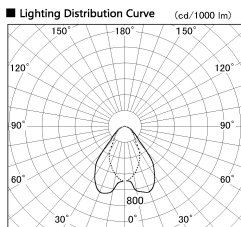

Item no. DD068-8050WW8040D-AS

Series Name: Asymmetric

■ Direct Horizontal Illuminance DD068-8050WW8040D-AS

Illuminance Angle	Beam Angle	Vertical Illuminance (lx)
A-A' 70°	85°	13680
B-B' 50°	60°	3420
1	5000	1520
2	2000	860
3	1000	550
	500	380
	280	280
m	1 0 1 2	210

Installation	Recessed mount
Type	
Fixture wattage	78.7W
Beam angle	78 x 64 deg.
Color Temp.	4000K
CRI	Ra>80
Luminous	6179 lm
Body	Die-cast aluminum alloy
Body finish	N/A
Trim finish	White
Reflector finish	White
IP Rate	IP20
Light source	COB module
Input Voltage	AC220~240V
Dimming Type	Non-Dimmable
Certificate	CE, CCC
Cut Hole	150mm

Height (Weight)	Wide flood
78.7W	177 (1.4kg)
58.5W	177 (1.4kg)
55.0W	177 (1.4kg)
42.8W	157 (1.1kg)
36.0W	157 (1.1kg)