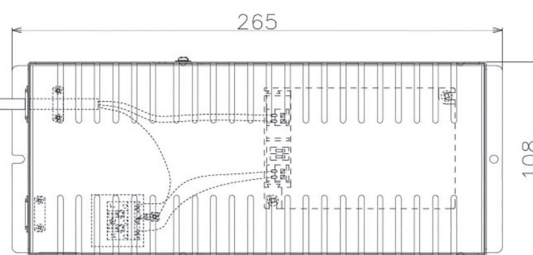

Item no. DD068-8050WW8040D-AS

Series Name: Asymmetric

■ Direct Horizontal Illuminance DD068-8050WW8040D-AS

Illuminance Angle	Beam Angle	Vertical Illuminance (lx)
A-A' 70°	85°	13680
B-B' 50°	60°	3420
1	5000	1520
2	2000	860
3	1000	550
	500	380
	280	280
m	1 0 1 2	210

Installation	Recessed mount
Type	
Fixture wattage	78.7W
Beam angle	78 x 64 deg.
Color Temp.	4000K
CRI	Ra>80
Luminous	6179 lm
Body	Die-cast aluminum alloy
Body finish	N/A
Trim finish	White
Reflector finish	White
IP Rate	IP20
Light source	COB module
Input Voltage	AC220~240V
Dimming Type	Non-Dimmable
Certificate	CE, CCC
Cut Hole	150mm

Height (Weight)	Wide flood
78.7W	177 (1.4kg)
58.5W	177 (1.4kg)
55.0W	177 (1.4kg)
42.8W	157 (1.1kg)
36.0W	157 (1.1kg)