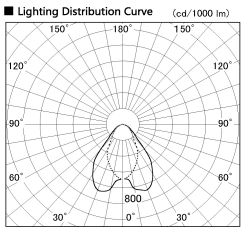

Item no. DD068-8050WW8040D-AS

Series Name: Asymmetric

■ Direct Horizontal Illuminance DD068-8050WW8040D-AS

Illuminance Angle	Beam Angle	Vertical Illuminance (lx)
A-A' 70°	85°	13680
B-B' 50°	60°	3420
1	5000	1520
2	2000	860
3	1000	550
	500	380
	280	280
m	1 0 1 2	210

Installation	Recessed mount
Type	Asymmetric
Fixture wattage	78.7W
Beam angle	78 x 64 deg.
Color Temp.	4000K
CRI	Ra>80
Luminous	6179 lm
Body	Die-cast aluminum alloy
Body finish	N/A
Trim finish	White
Reflector finish	White
IP Rate	IP20
Light source	COB module
Input Voltage	AC220~240V
Dimming Type	Non-Dimmable
Certificate	CE, CCC
Cut Hole	150mm

Height (Weight)	Wide flood
78.7W	177 (1.4kg)
58.5W	177 (1.4kg)
55.0W	177 (1.4kg)
42.8W	157 (1.1kg)
36.0W	157 (1.1kg)