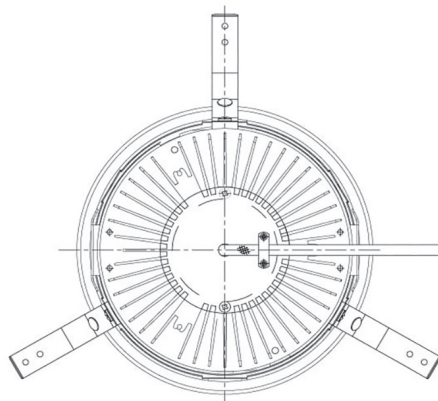

Item no. DD068-8050WW8040D-AS

Series Name: Asymmetric

■ Direct Horizontal Illuminance DD068-8050WW8040D-AS

Illuminance Angle	Beam Angle	Vertical Illuminance (lx)
A-A' 70°	85°	13680
B-B' 50°	60°	3420
1	5000	1520
2	2000	860
3	1000	550
	500	380
	280	280
m	1 0 1 2	210

Installation	Recessed mount
Type	
Fixture wattage	78.7W
Beam angle	78 x 64 deg.
Color Temp.	4000K
CRI	Ra>80
Luminous	6179 lm
Body	Die-cast aluminum alloy
Body finish	N/A
Trim finish	White
Reflector finish	White
IP Rate	IP20
Light source	COB module
Input Voltage	AC220~240V
Dimming Type	Non-Dimmable
Certificate	CE, CCC
Cut Hole	150mm

Height (Weight)	Wide flood
78.7W	177 (1.4kg)
58.5W	177 (1.4kg)
55.0W	177 (1.4kg)
42.8W	157 (1.1kg)
36.0W	157 (1.1kg)