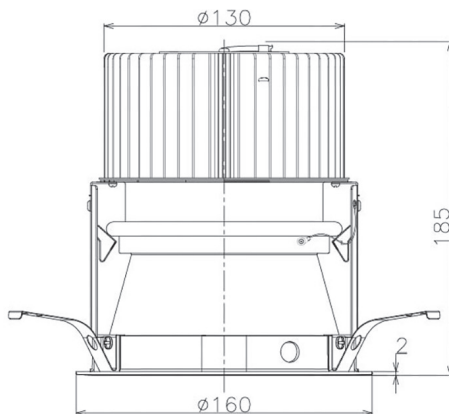

Item no. DD068-8050WW8040D-AS

Series Name: Asymmetric

■ Direct Horizontal Illuminance DD068-8050WW8040D-AS

Illuminance Angle	Beam Angle	Vertical Illuminance (lx)
A-A' 70°	85°	13680
B-B' 50°	60°	3420
1	5000	1520
2	2000	860
3	1000	550
	500	380
	280	280
m	1 0 1 2	210

Installation	Recessed mount
Type	
Fixture wattage	78.7W
Beam angle	78 x 64 deg.
Color Temp.	4000K
CRI	Ra>80
Luminous	6179 lm
Body	Die-cast aluminum alloy
Body finish	N/A
Trim finish	White
Reflector finish	White
IP Rate	IP20
Light source	COB module
Input Voltage	AC220~240V
Dimming Type	Non-Dimmable
Certificate	CE, CCC
Cut Hole	150mm

Height (Weight)	Wide flood
78.7W	177 (1.4kg)
58.5W	177 (1.4kg)
55.0W	177 (1.4kg)
42.8W	157 (1.1kg)
36.0W	157 (1.1kg)