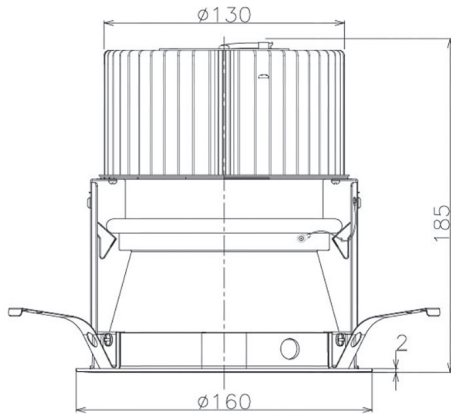

Item no. DD068-8050WW8040D-AS

Series Name: Asymmetric

■ Direct Horizontal Illuminance DD068-8050WW8040D-AS

Illuminance Angle	Beam Angle	Vertical Illuminance (lx)
A-A' 70°	85°	13680
B-B' 50°	60°	3420
1	5000	1520
2	2000	860
3	1000	550
	500	380
	280	280
m	1 0 1 2	210

Installation	Recessed mount
Type	Asymmetric
Fixture wattage	78.7W
Beam angle	78 x 64 deg.
Color Temp.	4000K
CRI	Ra>80
Luminous	6179 lm
Body	Die-cast aluminum alloy
Body finish	N/A
Trim finish	White
Reflector finish	White
IP Rate	IP20
Light source	COB module
Input Voltage	AC220~240V
Dimming Type	Non-Dimmable
Certificate	CE, CCC
Cut Hole	150mm

Height (Weight)	Wide flood
78.7W	177 (1.4kg)
58.5W	177 (1.4kg)
55.0W	177 (1.4kg)
42.8W	157 (1.1kg)
36.0W	157 (1.1kg)