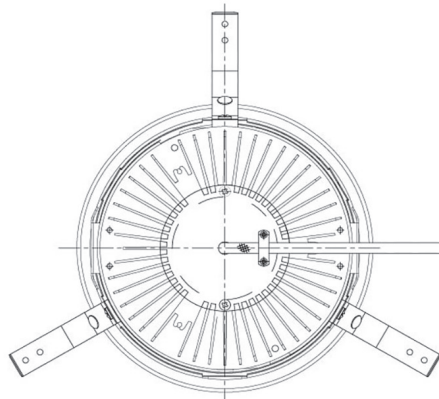

Item no. DD068-8050WW8040D-AS

Series Name: Asymmetric

■ Direct Horizontal Illuminance DD068-8050WW8040D-AS

Illuminance Angle	Beam Angle	Vertical Illuminance (lx)
A-A' 70°	85°	13680
B-B' 50°	60°	3420
1	5000	1520
2	2000	860
3	1000	550
	500	380
	280	280
m	1 0 1 2	210

Installation	Recessed mount
Type	Asymmetric
Fixture wattage	78.7W
Beam angle	78 x 64 deg.
Color Temp.	4000K
CRI	Ra>80
Luminous	6179 lm
Body	Die-cast aluminum alloy
Body finish	N/A
Trim finish	White
Reflector finish	White
IP Rate	IP20
Light source	COB module
Input Voltage	AC220~240V
Dimming Type	Non-Dimmable
Certificate	CE, CCC
Cut Hole	150mm

Height (Weight)	Wide flood
78.7W	177 (1.4kg)
58.5W	177 (1.4kg)
55.0W	177 (1.4kg)
42.8W	157 (1.1kg)
36.0W	157 (1.1kg)