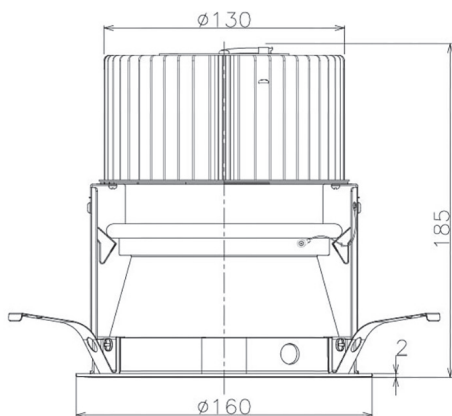

Item no. DD068-8050WW8527D-AS

Series Name: Asymmetric

Installation	Recessed mount
Type	
Fixture wattage	78.7W
Beam angle	78 x 64 deg.
Color Temp.	2700K
CRI	Ra>85
Luminous	5413 lm
Body	Die-cast aluminum alloy
Body finish	N/A
Trim finish	White
Reflector finish	White
IP Rate	IP20
Light source	COB module
Input Voltage	AC220~240V
Dimming Type	Non-Dimmable
Certificate	CE, CCC
Cut Hole	150mm

Height (Weight)	Wide flood
78.7W	177 (1.4kg)
58.5W	177 (1.4kg)
55.0W	177 (1.4kg)
42.8W	157 (1.1kg)
36.0W	157 (1.1kg)