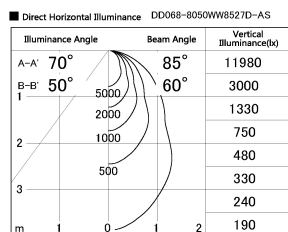

Item no. DD068-8050WW8527D-AS

Series Name: Asymmetric

Installation	Recessed mount
Type	
Fixture wattage	78.7W
Beam angle	78 x 64 deg.
Color Temp.	2700K
CRI	Ra>85
Luminous	5413 lm
Body	Die-cast aluminum alloy
Body finish	N/A
Trim finish	White
Reflector finish	White
IP Rate	IP20
Light source	COB module
Input Voltage	AC220~240V
Dimming Type	Non-Dimmable
Certificate	CE, CCC
Cut Hole	150mm

Height (Weight)	Wide flood
78.7W	177 (1.4kg)
58.5W	177 (1.4kg)
55.0W	177 (1.4kg)
42.8W	157 (1.1kg)
36.0W	157 (1.1kg)