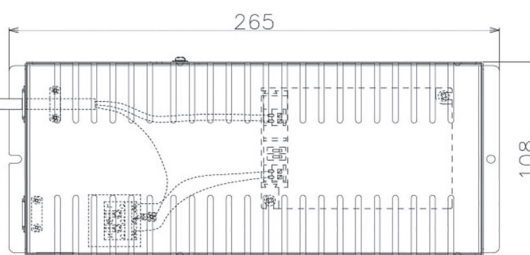

Item no. DD068-8050WW8527D-AS

Series Name: Asymmetric

Installation	Recessed mount
Type	
Fixture wattage	78.7W
Beam angle	78 x 64 deg.
Color Temp.	2700K
CRI	Ra>85
Luminous	5413 lm
Body	Die-cast aluminum alloy
Body finish	N/A
Trim finish	White
Reflector finish	White
IP Rate	IP20
Light source	COB module
Input Voltage	AC220~240V
Dimming Type	Non-Dimmable
Certificate	CE, CCC
Cut Hole	150mm

Height (Weight)	Wide flood
78.7W	177 (1.4kg)
58.5W	177 (1.4kg)
55.0W	177 (1.4kg)
42.8W	157 (1.1kg)
36.0W	157 (1.1kg)