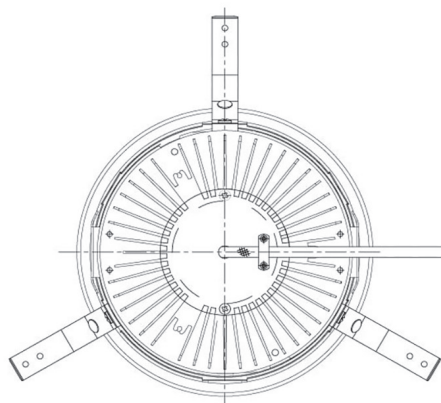

Item no. DD068-8050WW8527D-AS

Series Name: Asymmetric

Installation	Recessed mount
Type	
Fixture wattage	78.7W
Beam angle	78 x 64 deg.
Color Temp.	2700K
CRI	Ra>85
Luminous	5413 lm
Body	Die-cast aluminum alloy
Body finish	N/A
Trim finish	White
Reflector finish	White
IP Rate	IP20
Light source	COB module
Input Voltage	AC220~240V
Dimming Type	Non-Dimmable
Certificate	CE, CCC
Cut Hole	150mm

Height (Weight)	Wide flood
78.7W	177 (1.4kg)
58.5W	177 (1.4kg)
55.0W	177 (1.4kg)
42.8W	157 (1.1kg)
36.0W	157 (1.1kg)