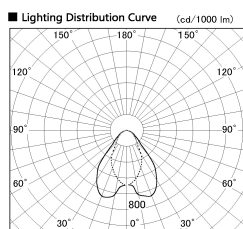

Item no. DD068-8050WW8527D-AS

Series Name: Asymmetric

Installation	Recessed mount
Type	
Fixture wattage	78.7W
Beam angle	78 x 64 deg.
Color Temp.	2700K
CRI	Ra>85
Luminous	5413 lm
Body	Die-cast aluminum alloy
Body finish	N/A
Trim finish	White
Reflector finish	White
IP Rate	IP20
Light source	COB module
Input Voltage	AC220~240V
Dimming Type	Non-Dimmable
Certificate	CE, CCC
Cut Hole	150mm

Height (Weight)	Wide flood
78.7W	177 (1.4kg)
58.5W	177 (1.4kg)
55.0W	177 (1.4kg)
42.8W	157 (1.1kg)
36.0W	157 (1.1kg)