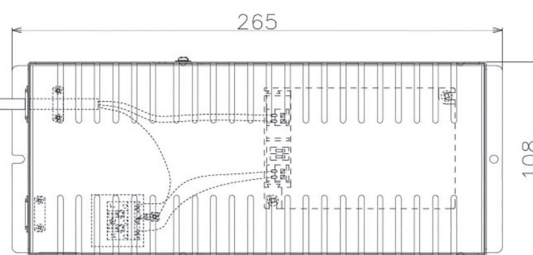

Item no. DD068-8050WW8530D-AS

Series Name: Asymmetric

■ Direct Horizontal Illuminance DD068-8050WW8530D-AS

Illuminance Angle	Beam Angle	Vertical Illuminance (lx)
A-A' 70°	85°	12480
B-B' 50°	60°	3120
1		5000
2		2000
3		1000
		500
		350
		250
		200

Installation	Recessed mount
Type	
Fixture wattage	78.7W
Beam angle	78 x 64 deg.
Color Temp.	3000K
CRI	Ra>85
Luminous	5639 lm
Body	Die-cast aluminum alloy
Body finish	N/A
Trim finish	White
Reflector finish	White
IP Rate	IP20
Light source	COB module
Input Voltage	AC220~240V
Dimming Type	Non-Dimmable
Certificate	CE, CCC
Cut Hole	150mm

Height (Weight)	Wide flood
78.7W	177 (1.4kg)
58.5W	177 (1.4kg)
55.0W	177 (1.4kg)
42.8W	157 (1.1kg)
36.0W	157 (1.1kg)