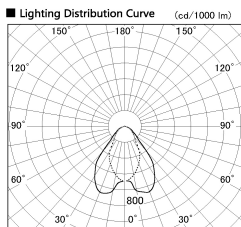

Item no. DD068-8050WW8530D-AS

Series Name: Asymmetric

■ Direct Horizontal Illuminance DD068-8050WW8530D-AS

Illuminance Angle	Beam Angle	Vertical Illuminance (lx)
A-A' 70°	85°	12480
B-B' 50°	60°	3120
1		5000
2		2000
3		1000
		500
		350
		250
		200

Installation	Recessed mount
Type	
Fixture wattage	78.7W
Beam angle	78 x 64 deg.
Color Temp.	3000K
CRI	Ra>85
Luminous	5639 lm
Body	Die-cast aluminum alloy
Body finish	N/A
Trim finish	White
Reflector finish	White
IP Rate	IP20
Light source	COB module
Input Voltage	AC220~240V
Dimming Type	Non-Dimmable
Certificate	CE, CCC
Cut Hole	150mm

Height (Weight)	Wide flood
78.7W	177 (1.4kg)
58.5W	177 (1.4kg)
55.0W	177 (1.4kg)
42.8W	157 (1.1kg)
36.0W	157 (1.1kg)