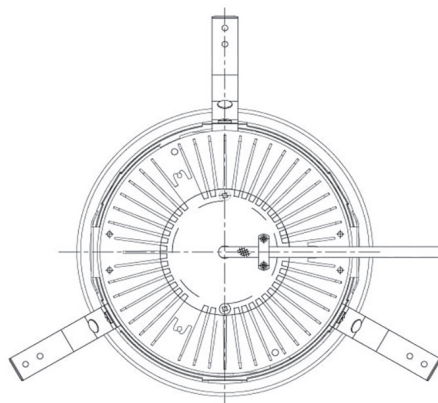

Item no. DD068-8050WW8530D-AS

Series Name: Asymmetric

■ Direct Horizontal Illuminance DD068-8050WW8530D-AS

Illuminance Angle	Beam Angle	Vertical Illuminance (lx)
A-A' 70°	85°	12480
B-B' 50°	60°	3120
1		5000
2		2000
3		1000
		500
		350
		250
		200

Installation	Recessed mount
Type	
Fixture wattage	78.7W
Beam angle	78 x 64 deg.
Color Temp.	3000K
CRI	Ra>85
Luminous	5639 lm
Body	Die-cast aluminum alloy
Body finish	N/A
Trim finish	White
Reflector finish	White
IP Rate	IP20
Light source	COB module
Input Voltage	AC220~240V
Dimming Type	Non-Dimmable
Certificate	CE, CCC
Cut Hole	150mm

Height (Weight)	Wide flood
78.7W	177 (1.4kg)
58.5W	177 (1.4kg)
55.0W	177 (1.4kg)
42.8W	157 (1.1kg)
36.0W	157 (1.1kg)