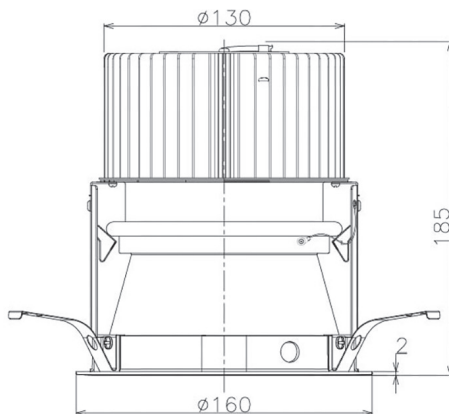

Item no. DD068-8050WW8530D-AS

Series Name: Asymmetric

■ Direct Horizontal Illuminance DD068-8050WW8530D-AS

Illuminance Angle	Beam Angle	Vertical Illuminance (lx)
A-A' 70°	85°	12480
B-B' 50°	60°	3120
1		5000
2		2000
3		1000
		500
		350
		250
		200

Installation	Recessed mount
Type	
Fixture wattage	78.7W
Beam angle	78 x 64 deg.
Color Temp.	3000K
CRI	Ra>85
Luminous	5639 lm
Body	Die-cast aluminum alloy
Body finish	N/A
Trim finish	White
Reflector finish	White
IP Rate	IP20
Light source	COB module
Input Voltage	AC220~240V
Dimming Type	Non-Dimmable
Certificate	CE, CCC
Cut Hole	150mm

Height (Weight)	Wide flood
78.7W	177 (1.4kg)
58.5W	177 (1.4kg)
55.0W	177 (1.4kg)
42.8W	157 (1.1kg)
36.0W	157 (1.1kg)