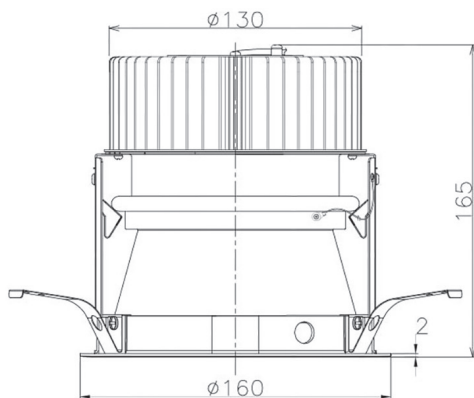

Item no. DD068-3650MB8027D-AS

Series Name: Asymmetric

Installation	Recessed mount
Type	Asymmetric
Fixture wattage	36W
Beam angle	79 x 65 deg.
Color Temp.	2700K
CRI	Ra>80
Luminous	2885 lm
Body	Die-cast aluminum alloy
Body finish	N/A
Trim finish	Black
Reflector finish	Mirror
IP Rate	IP20
Light source	COB module
Input Voltage	AC220~240V
Dimming Type	Non-Dimmable
Certificate	CE, CCC
Cut Hole	150mm

Height (Weight)	Wide flood
78.7W	177 (1.4kg)
58.5W	177 (1.4kg)
55.0W	177 (1.4kg)
42.8W	157 (1.1kg)
36.0W	157 (1.1kg)