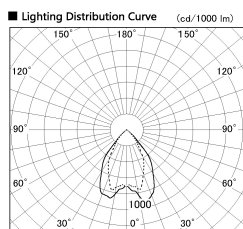

Item no. DD068-3650MB8027D-AS

Series Name: Asymmetric

Installation	Recessed mount
Type	
Fixture wattage	36W
Beam angle	79 x 65 deg.
Color Temp.	2700K
CRI	Ra>80
Luminous	2885 lm
Body	Die-cast aluminum alloy
Body finish	N/A
Trim finish	Black
Reflector finish	Mirror
IP Rate	IP20
Light source	COB module
Input Voltage	AC220~240V
Dimming Type	Non-Dimmable
Certificate	CE, CCC
Cut Hole	150mm

Height (Weight)	Wide flood
78.7W	177 (1.4kg)
58.5W	177 (1.4kg)
55.0W	177 (1.4kg)
42.8W	157 (1.1kg)
36.0W	157 (1.1kg)