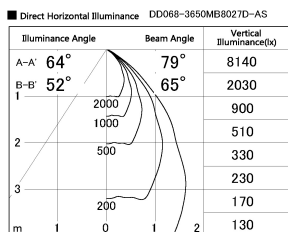

Item no. DD068-3650MB8027D-AS

Series Name: Asymmetric

Installation	Recessed mount
Type	Asymmetric
Fixture wattage	36W
Beam angle	79 x 65 deg.
Color Temp.	2700K
CRI	Ra>80
Luminous	2885 lm
Body	Die-cast aluminum alloy
Body finish	N/A
Trim finish	Black
Reflector finish	Mirror
IP Rate	IP20
Light source	COB module
Input Voltage	AC220~240V
Dimming Type	Non-Dimmable
Certificate	CE, CCC
Cut Hole	150mm

Height (Weight)	Wide flood
78.7W	177 (1.4kg)
58.5W	177 (1.4kg)
55.0W	177 (1.4kg)
42.8W	157 (1.1kg)
36.0W	157 (1.1kg)