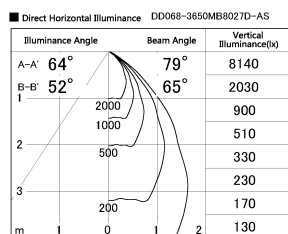

Item no. DD068-3650MB8027D-AS

Series Name: Asymmetric

Installation	Recessed mount
Type	
Fixture wattage	36W
Beam angle	79 x 65 deg.
Color Temp.	2700K
CRI	Ra>80
Luminous	2885 lm
Body	Die-cast aluminum alloy
Body finish	N/A
Trim finish	Black
Reflector finish	Mirror
IP Rate	IP20
Light source	COB module
Input Voltage	AC220~240V
Dimming Type	Non-Dimmable
Certificate	CE, CCC
Cut Hole	150mm

Height (Weight)	Wide flood
78.7W	177 (1.4kg)
58.5W	177 (1.4kg)
55.0W	177 (1.4kg)
42.8W	157 (1.1kg)
36.0W	157 (1.1kg)