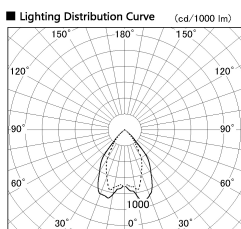

Item no. DD068-3650MB8027D-AS

Series Name: Asymmetric

Installation	Recessed mount
Type	Asymmetric
Fixture wattage	36W
Beam angle	79 x 65 deg.
Color Temp.	2700K
CRI	Ra>80
Luminous	2885 lm
Body	Die-cast aluminum alloy
Body finish	N/A
Trim finish	Black
Reflector finish	Mirror
IP Rate	IP20
Light source	COB module
Input Voltage	AC220~240V
Dimming Type	Non-Dimmable
Certificate	CE, CCC
Cut Hole	150mm

Height (Weight)	Wide flood
78.7W	177 (1.4kg)
58.5W	177 (1.4kg)
55.0W	177 (1.4kg)
42.8W	157 (1.1kg)
36.0W	157 (1.1kg)