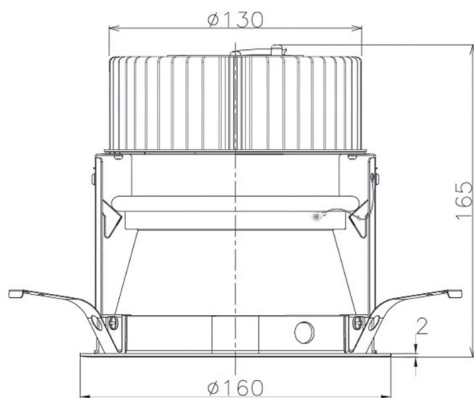

Item no. DD068-3650MB8027D-AS

Series Name: Asymmetric

Installation	Recessed mount
Type	
Fixture wattage	36W
Beam angle	79 x 65 deg.
Color Temp.	2700K
CRI	Ra>80
Luminous	2885 lm
Body	Die-cast aluminum alloy
Body finish	N/A
Trim finish	Black
Reflector finish	Mirror
IP Rate	IP20
Light source	COB module
Input Voltage	AC220~240V
Dimming Type	Non-Dimmable
Certificate	CE, CCC
Cut Hole	150mm

Height (Weight)	Wide flood
78.7W	177 (1.4kg)
58.5W	177 (1.4kg)
55.0W	177 (1.4kg)
42.8W	157 (1.1kg)
36.0W	157 (1.1kg)