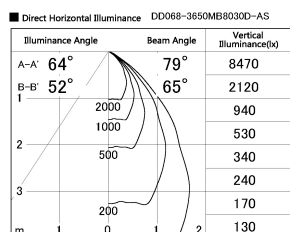

Item no. DD068-3650MB8030D-AS

Series Name: Asymmetric

Installation	Recessed mount
Type	Asymmetric
Fixture wattage	36W
Beam angle	79 x 65 deg.
Color Temp.	3000K
CRI	Ra>80
Luminous	3005 lm
Body	Die-cast aluminum alloy
Body finish	N/A
Trim finish	Black
Reflector finish	Mirror
IP Rate	IP20
Light source	COB module
Input Voltage	AC220~240V
Dimming Type	Non-Dimmable
Certificate	CE, CCC
Cut Hole	150mm

Height (Weight)	Wide flood
78.7W	177 (1.4kg)
58.5W	177 (1.4kg)
55.0W	177 (1.4kg)
42.8W	157 (1.1kg)
36.0W	157 (1.1kg)