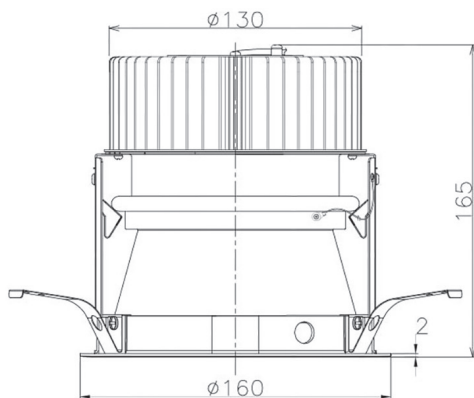

Item no. DD068-3650MB8030D-AS

Series Name: Asymmetric

Installation	Recessed mount
Type	Asymmetric
Fixture wattage	36W
Beam angle	79 x 65 deg.
Color Temp.	3000K
CRI	Ra>80
Luminous	3005 lm
Body	Die-cast aluminum alloy
Body finish	N/A
Trim finish	Black
Reflector finish	Mirror
IP Rate	IP20
Light source	COB module
Input Voltage	AC220~240V
Dimming Type	Non-Dimmable
Certificate	CE, CCC
Cut Hole	150mm

Height (Weight)	Wide flood
78.7W	177 (1.4kg)
58.5W	177 (1.4kg)
55.0W	177 (1.4kg)
42.8W	157 (1.1kg)
36.0W	157 (1.1kg)