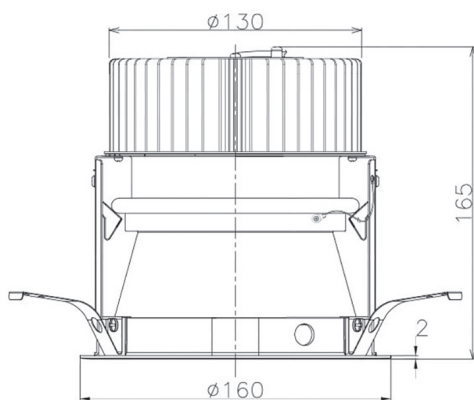

Item no. DD068-3650MB8030D-AS

Series Name: Asymmetric

Installation	Recessed mount
Type	
Fixture wattage	36W
Beam angle	79 x 65 deg.
Color Temp.	3000K
CRI	Ra>80
Luminous	3005 lm
Body	Die-cast aluminum alloy
Body finish	N/A
Trim finish	Black
Reflector finish	Mirror
IP Rate	IP20
Light source	COB module
Input Voltage	AC220~240V
Dimming Type	Non-Dimmable
Certificate	CE, CCC
Cut Hole	150mm

Height (Weight)	Wide flood
78.7W	177 (1.4kg)
58.5W	177 (1.4kg)
55.0W	177 (1.4kg)
42.8W	157 (1.1kg)
36.0W	157 (1.1kg)