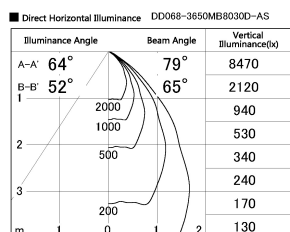

Item no. DD068-3650MB8030D-AS

Series Name: Asymmetric

Installation	Recessed mount
Type	
Fixture wattage	36W
Beam angle	79 x 65 deg.
Color Temp.	3000K
CRI	Ra>80
Luminous	3005 lm
Body	Die-cast aluminum alloy
Body finish	N/A
Trim finish	Black
Reflector finish	Mirror
IP Rate	IP20
Light source	COB module
Input Voltage	AC220~240V
Dimming Type	Non-Dimmable
Certificate	CE, CCC
Cut Hole	150mm

Height (Weight)	Wide flood
78.7W	177 (1.4kg)
58.5W	177 (1.4kg)
55.0W	177 (1.4kg)
42.8W	157 (1.1kg)
36.0W	157 (1.1kg)