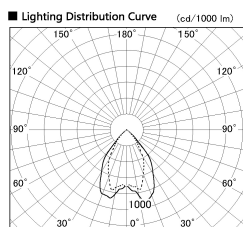

Item no. DD068-3650MB8030D-AS

Series Name: Asymmetric

Installation	Recessed mount
Type	
Fixture wattage	36W
Beam angle	79 x 65 deg.
Color Temp.	3000K
CRI	Ra>80
Luminous	3005 lm
Body	Die-cast aluminum alloy
Body finish	N/A
Trim finish	Black
Reflector finish	Mirror
IP Rate	IP20
Light source	COB module
Input Voltage	AC220~240V
Dimming Type	Non-Dimmable
Certificate	CE, CCC
Cut Hole	150mm

Height (Weight)	Wide flood
78.7W	177 (1.4kg)
58.5W	177 (1.4kg)
55.0W	177 (1.4kg)
42.8W	157 (1.1kg)
36.0W	157 (1.1kg)