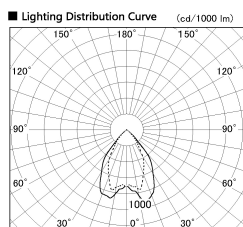

Item no. DD068-3650MB8030D-AS

Series Name: Asymmetric

Installation	Recessed mount
Type	Asymmetric
Fixture wattage	36W
Beam angle	79 x 65 deg.
Color Temp.	3000K
CRI	Ra>80
Luminous	3005 lm
Body	Die-cast aluminum alloy
Body finish	N/A
Trim finish	Black
Reflector finish	Mirror
IP Rate	IP20
Light source	COB module
Input Voltage	AC220~240V
Dimming Type	Non-Dimmable
Certificate	CE, CCC
Cut Hole	150mm

Height (Weight)	Wide flood
78.7W	177 (1.4kg)
58.5W	177 (1.4kg)
55.0W	177 (1.4kg)
42.8W	157 (1.1kg)
36.0W	157 (1.1kg)