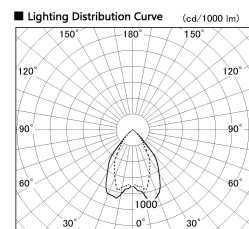

Item no. DD068-3650MB8035D-AS

Series Name: Asymmetric

Installation	Recessed mount
Type	Asymmetric
Fixture wattage	36W
Beam angle	79 x 65 deg.
Color Temp.	3500K
CRI	Ra>80
Luminous	3065 lm
Body	Die-cast aluminum alloy
Body finish	N/A
Trim finish	Black
Reflector finish	Mirror
IP Rate	IP20
Light source	COB module
Input Voltage	AC220~240V
Dimming Type	Non-Dimmable
Certificate	CE, CCC
Cut Hole	150mm

Height (Weight)	Wide flood
78.7W	177 (1.4kg)
58.5W	177 (1.4kg)
55.0W	177 (1.4kg)
42.8W	157 (1.1kg)
36.0W	157 (1.1kg)