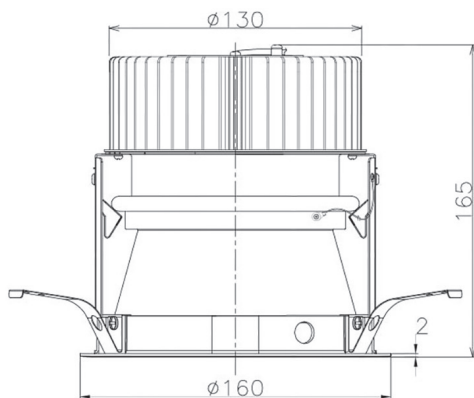

Item no. DD068-3650MB8035D-AS

Series Name: Asymmetric

Installation	Recessed mount
Type	Asymmetric
Fixture wattage	36W
Beam angle	79 x 65 deg.
Color Temp.	3500K
CRI	Ra>80
Luminous	3065 lm
Body	Die-cast aluminum alloy
Body finish	N/A
Trim finish	Black
Reflector finish	Mirror
IP Rate	IP20
Light source	COB module
Input Voltage	AC220~240V
Dimming Type	Non-Dimmable
Certificate	CE, CCC
Cut Hole	150mm

Height (Weight)	Wide flood
78.7W	177 (1.4kg)
58.5W	177 (1.4kg)
55.0W	177 (1.4kg)
42.8W	157 (1.1kg)
36.0W	157 (1.1kg)