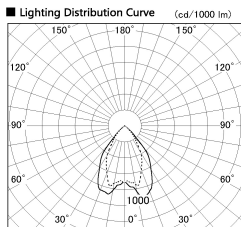

Item no. DD068-3650MB8035D-AS

Series Name: Asymmetric

Installation	Recessed mount
Type	
Fixture wattage	36W
Beam angle	79 x 65 deg.
Color Temp.	3500K
CRI	Ra>80
Luminous	3065 lm
Body	Die-cast aluminum alloy
Body finish	N/A
Trim finish	Black
Reflector finish	Mirror
IP Rate	IP20
Light source	COB module
Input Voltage	AC220~240V
Dimming Type	Non-Dimmable
Certificate	CE, CCC
Cut Hole	150mm

Height (Weight)	Wide flood
78.7W	177 (1.4kg)
58.5W	177 (1.4kg)
55.0W	177 (1.4kg)
42.8W	157 (1.1kg)
36.0W	157 (1.1kg)