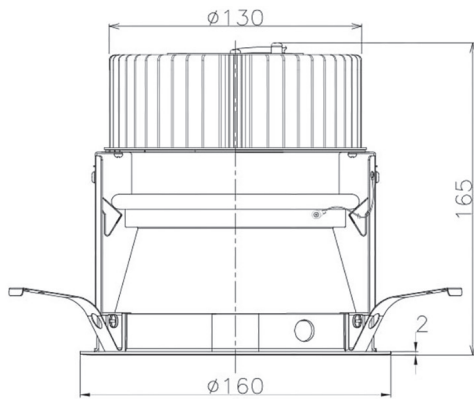

Item no. DD068-3650MB8035D-AS

Series Name: Asymmetric

Installation	Recessed mount
Type	
Fixture wattage	36W
Beam angle	79 x 65 deg.
Color Temp.	3500K
CRI	Ra>80
Luminous	3065 lm
Body	Die-cast aluminum alloy
Body finish	N/A
Trim finish	Black
Reflector finish	Mirror
IP Rate	IP20
Light source	COB module
Input Voltage	AC220~240V
Dimming Type	Non-Dimmable
Certificate	CE, CCC
Cut Hole	150mm

Height (Weight)	Wide flood
78.7W	177 (1.4kg)
58.5W	177 (1.4kg)
55.0W	177 (1.4kg)
42.8W	157 (1.1kg)
36.0W	157 (1.1kg)