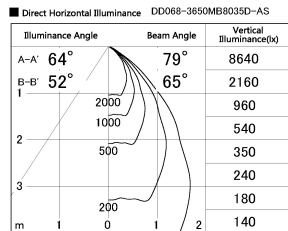

Item no. DD068-3650MB8035D-AS

Series Name: Asymmetric

Installation	Recessed mount
Type	
Fixture wattage	36W
Beam angle	79 x 65 deg.
Color Temp.	3500K
CRI	Ra>80
Luminous	3065 lm
Body	Die-cast aluminum alloy
Body finish	N/A
Trim finish	Black
Reflector finish	Mirror
IP Rate	IP20
Light source	COB module
Input Voltage	AC220~240V
Dimming Type	Non-Dimmable
Certificate	CE, CCC
Cut Hole	150mm

Height (Weight)	Wide flood
78.7W	177 (1.4kg)
58.5W	177 (1.4kg)
55.0W	177 (1.4kg)
42.8W	157 (1.1kg)
36.0W	157 (1.1kg)