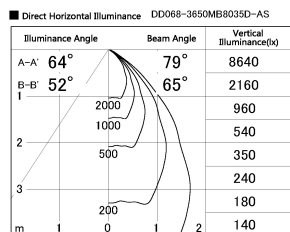

Item no. DD068-3650MB8035D-AS

Series Name: Asymmetric

Installation	Recessed mount
Type	Asymmetric
Fixture wattage	36W
Beam angle	79 x 65 deg.
Color Temp.	3500K
CRI	Ra>80
Luminous	3065 lm
Body	Die-cast aluminum alloy
Body finish	N/A
Trim finish	Black
Reflector finish	Mirror
IP Rate	IP20
Light source	COB module
Input Voltage	AC220~240V
Dimming Type	Non-Dimmable
Certificate	CE, CCC
Cut Hole	150mm

Height (Weight)	Wide flood
78.7W	177 (1.4kg)
58.5W	177 (1.4kg)
55.0W	177 (1.4kg)
42.8W	157 (1.1kg)
36.0W	157 (1.1kg)