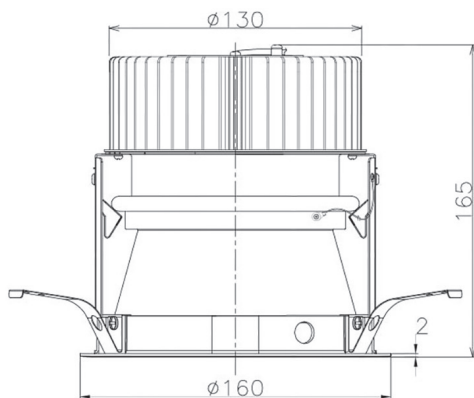

Item no. DD068-3650MB8040D-AS

Series Name: Asymmetric

Installation	Recessed mount
Type	Asymmetric
Fixture wattage	36W
Beam angle	79 x 65 deg.
Color Temp.	4000K
CRI	Ra>80
Luminous	3095 lm
Body	Die-cast aluminum alloy
Body finish	N/A
Trim finish	Black
Reflector finish	Mirror
IP Rate	IP20
Light source	COB module
Input Voltage	AC220~240V
Dimming Type	Non-Dimmable
Certificate	CE, CCC
Cut Hole	150mm

Height (Weight)	Wide flood
78.7W	177 (1.4kg)
58.5W	177 (1.4kg)
55.0W	177 (1.4kg)
42.8W	157 (1.1kg)
36.0W	157 (1.1kg)