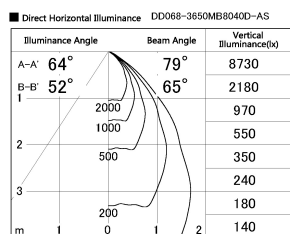

Item no. DD068-3650MB8040D-AS

Series Name: Asymmetric

Installation	Recessed mount
Type	Asymmetric
Fixture wattage	36W
Beam angle	79 x 65 deg.
Color Temp.	4000K
CRI	Ra>80
Luminous	3095 lm
Body	Die-cast aluminum alloy
Body finish	N/A
Trim finish	Black
Reflector finish	Mirror
IP Rate	IP20
Light source	COB module
Input Voltage	AC220~240V
Dimming Type	Non-Dimmable
Certificate	CE, CCC
Cut Hole	150mm

Height (Weight)	Wide flood
78.7W	177 (1.4kg)
58.5W	177 (1.4kg)
55.0W	177 (1.4kg)
42.8W	157 (1.1kg)
36.0W	157 (1.1kg)