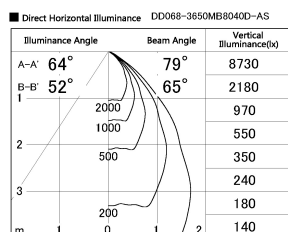

Item no. DD068-3650MB8040D-AS

Series Name: Asymmetric

Installation	Recessed mount
Type	
Fixture wattage	36W
Beam angle	79 x 65 deg.
Color Temp.	4000K
CRI	Ra>80
Luminous	3095 lm
Body	Die-cast aluminum alloy
Body finish	N/A
Trim finish	Black
Reflector finish	Mirror
IP Rate	IP20
Light source	COB module
Input Voltage	AC220~240V
Dimming Type	Non-Dimmable
Certificate	CE, CCC
Cut Hole	150mm

Height (Weight)	Wide flood
78.7W	177 (1.4kg)
58.5W	177 (1.4kg)
55.0W	177 (1.4kg)
42.8W	157 (1.1kg)
36.0W	157 (1.1kg)