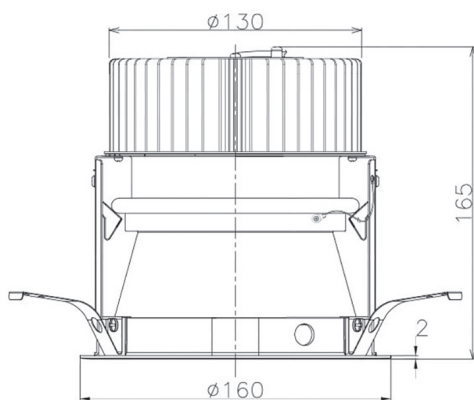

Item no. DD068-3650MB8040D-AS

Series Name: Asymmetric

Installation	Recessed mount
Type	
Fixture wattage	36W
Beam angle	79 x 65 deg.
Color Temp.	4000K
CRI	Ra>80
Luminous	3095 lm
Body	Die-cast aluminum alloy
Body finish	N/A
Trim finish	Black
Reflector finish	Mirror
IP Rate	IP20
Light source	COB module
Input Voltage	AC220~240V
Dimming Type	Non-Dimmable
Certificate	CE, CCC
Cut Hole	150mm

Height (Weight)	Wide flood
78.7W	177 (1.4kg)
58.5W	177 (1.4kg)
55.0W	177 (1.4kg)
42.8W	157 (1.1kg)
36.0W	157 (1.1kg)