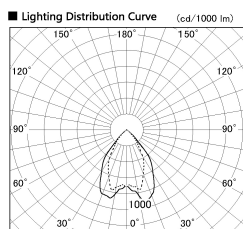

Item no. DD068-3650MB8040D-AS

Series Name: Asymmetric

Installation	Recessed mount
Type	Asymmetric
Fixture wattage	36W
Beam angle	79 x 65 deg.
Color Temp.	4000K
CRI	Ra>80
Luminous	3095 lm
Body	Die-cast aluminum alloy
Body finish	N/A
Trim finish	Black
Reflector finish	Mirror
IP Rate	IP20
Light source	COB module
Input Voltage	AC220~240V
Dimming Type	Non-Dimmable
Certificate	CE, CCC
Cut Hole	150mm

Height (Weight)	Wide flood
78.7W	177 (1.4kg)
58.5W	177 (1.4kg)
55.0W	177 (1.4kg)
42.8W	157 (1.1kg)
36.0W	157 (1.1kg)