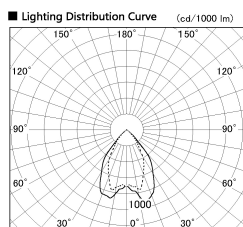

Item no. DD068-3650MB8040D-AS

Series Name: Asymmetric

Installation	Recessed mount
Type	
Fixture wattage	36W
Beam angle	79 x 65 deg.
Color Temp.	4000K
CRI	Ra>80
Luminous	3095 lm
Body	Die-cast aluminum alloy
Body finish	N/A
Trim finish	Black
Reflector finish	Mirror
IP Rate	IP20
Light source	COB module
Input Voltage	AC220~240V
Dimming Type	Non-Dimmable
Certificate	CE, CCC
Cut Hole	150mm

Height (Weight)	Wide flood
78.7W	177 (1.4kg)
58.5W	177 (1.4kg)
55.0W	177 (1.4kg)
42.8W	157 (1.1kg)
36.0W	157 (1.1kg)