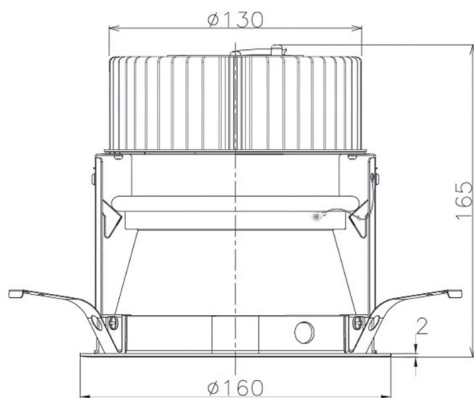

Item no. DD068-3650MB8527D-AS

Series Name: Asymmetric

| | |
|------------------|-------------------------|
| Installation | Recessed mount |
| Type | |
| Fixture wattage | 36W |
| Beam angle | 79 x 65 deg. |
| Color Temp. | 2700K |
| CRI | Ra>85 |
| Luminous | 2712 lm |
| Body | Die-cast aluminum alloy |
| Body finish | N/A |
| Trim finish | Black |
| Reflector finish | Mirror |
| IP Rate | IP20 |
| Light source | COB module |
| Input Voltage | AC220~240V |
| Dimming Type | Non-Dimmable |
| Certificate | CE, CCC |
| Cut Hole | 150mm |

| Height (Weight) | Wide flood |
|-----------------|-------------|
| 78.7W | 177 (1.4kg) |
| 58.5W | 177 (1.4kg) |
| 55.0W | 177 (1.4kg) |
| 42.8W | 157 (1.1kg) |
| 36.0W | 157 (1.1kg) |