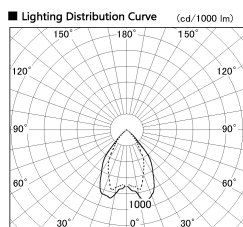

Item no. DD068-3650MB8527D-AS

Series Name: Asymmetric

| | |
|------------------|-------------------------|
| Installation | Recessed mount |
| Type | |
| Fixture wattage | 36W |
| Beam angle | 79 x 65 deg. |
| Color Temp. | 2700K |
| CRI | Ra>85 |
| Luminous | 2712 lm |
| Body | Die-cast aluminum alloy |
| Body finish | N/A |
| Trim finish | Black |
| Reflector finish | Mirror |
| IP Rate | IP20 |
| Light source | COB module |
| Input Voltage | AC220~240V |
| Dimming Type | Non-Dimmable |
| Certificate | CE, CCC |
| Cut Hole | 150mm |

| Height (Weight) | Wide flood |
|-----------------|-------------|
| 78.7W | 177 (1.4kg) |
| 58.5W | 177 (1.4kg) |
| 55.0W | 177 (1.4kg) |
| 42.8W | 157 (1.1kg) |
| 36.0W | 157 (1.1kg) |