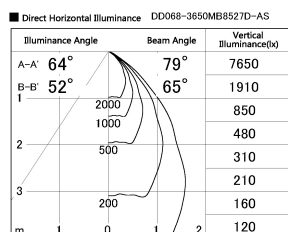

Item no. DD068-3650MB8527D-AS

Series Name: Asymmetric

| | |
|------------------|-------------------------|
| Installation | Recessed mount |
| Type | |
| Fixture wattage | 36W |
| Beam angle | 79 x 65 deg. |
| Color Temp. | 2700K |
| CRI | Ra>85 |
| Luminous | 2712 lm |
| Body | Die-cast aluminum alloy |
| Body finish | N/A |
| Trim finish | Black |
| Reflector finish | Mirror |
| IP Rate | IP20 |
| Light source | COB module |
| Input Voltage | AC220~240V |
| Dimming Type | Non-Dimmable |
| Certificate | CE, CCC |
| Cut Hole | 150mm |

| Height (Weight) | Wide flood |
|-----------------|-------------|
| 78.7W | 177 (1.4kg) |
| 58.5W | 177 (1.4kg) |
| 55.0W | 177 (1.4kg) |
| 42.8W | 157 (1.1kg) |
| 36.0W | 157 (1.1kg) |