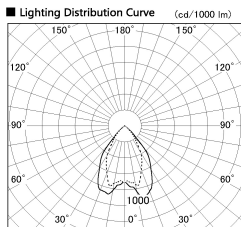

Item no. DD068-3650MB8530D-AS

Series Name: Asymmetric

Installation	Recessed mount
Type	
Fixture wattage	36W
Beam angle	79 x 65 deg.
Color Temp.	3000K
CRI	Ra>85
Luminous	2825 lm
Body	Die-cast aluminum alloy
Body finish	N/A
Trim finish	Black
Reflector finish	Mirror
IP Rate	IP20
Light source	COB module
Input Voltage	AC220~240V
Dimming Type	Non-Dimmable
Certificate	CE, CCC
Cut Hole	150mm

Height (Weight)	Wide flood
78.7W	177 (1.4kg)
58.5W	177 (1.4kg)
55.0W	177 (1.4kg)
42.8W	157 (1.1kg)
36.0W	157 (1.1kg)