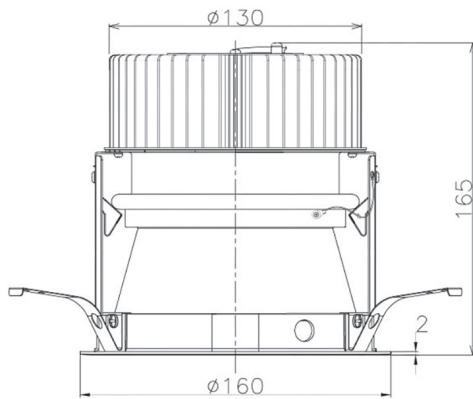

Item no. DD068-3650MB8530D-AS

Series Name: Asymmetric

Installation	Recessed mount
Type	
Fixture wattage	36W
Beam angle	79 x 65 deg.
Color Temp.	3000K
CRI	Ra>85
Luminous	2825 lm
Body	Die-cast aluminum alloy
Body finish	N/A
Trim finish	Black
Reflector finish	Mirror
IP Rate	IP20
Light source	COB module
Input Voltage	AC220~240V
Dimming Type	Non-Dimmable
Certificate	CE, CCC
Cut Hole	150mm

Height (Weight)	Wide flood
78.7W	177 (1.4kg)
58.5W	177 (1.4kg)
55.0W	177 (1.4kg)
42.8W	157 (1.1kg)
36.0W	157 (1.1kg)