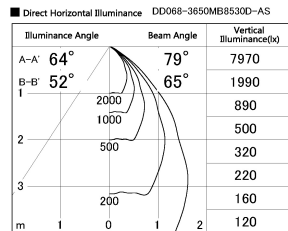

Item no. DD068-3650MB8530D-AS

Series Name: Asymmetric

Installation	Recessed mount
Type	
Fixture wattage	36W
Beam angle	79 x 65 deg.
Color Temp.	3000K
CRI	Ra>85
Luminous	2825 lm
Body	Die-cast aluminum alloy
Body finish	N/A
Trim finish	Black
Reflector finish	Mirror
IP Rate	IP20
Light source	COB module
Input Voltage	AC220~240V
Dimming Type	Non-Dimmable
Certificate	CE, CCC
Cut Hole	150mm

Height (Weight)	Wide flood
78.7W	177 (1.4kg)
58.5W	177 (1.4kg)
55.0W	177 (1.4kg)
42.8W	157 (1.1kg)
36.0W	157 (1.1kg)